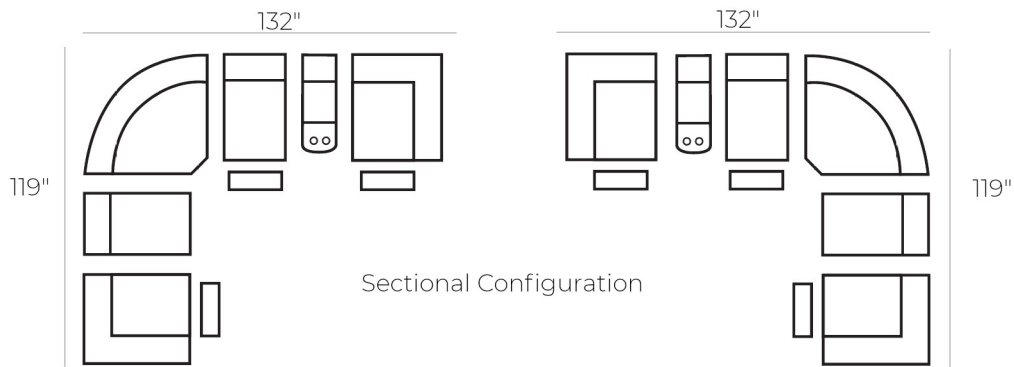

*All dimensions shown are subject to slight variations.

LAF 1 Arm Reclining Chair
42"W x 38.5"D x 40"H

RAF 1 Arm Reclining Chair
42"W x 38.5"D x 40"H

Armless Reclining Chair
32"W x 38.5"D x 40"H

Armless Chair w/
Drop-Down Console
32"W x 38.5"D x 40"H

Straight Console
13"W x 38.5"D x 40"H

Wedge Corner
45"W x 45"D x 40"H

SOFTEE BLUEBERRY
LEATHER

SOFA LAND

YOUR HOME | YOUR STYLE | YOUR CHOICE