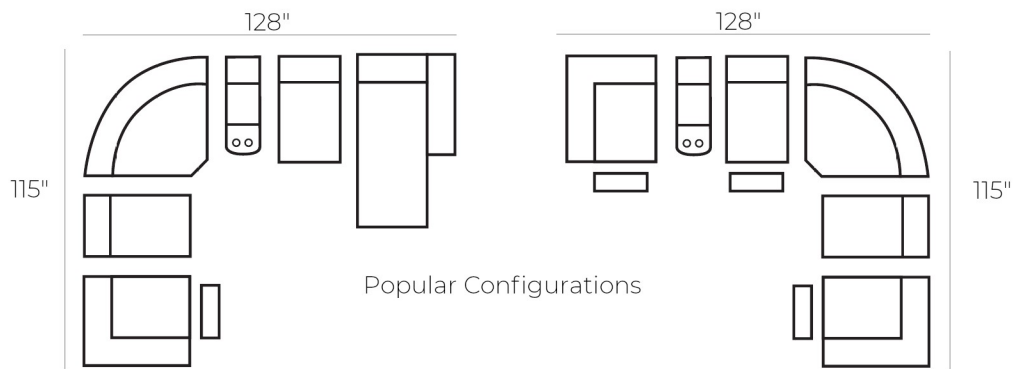

*All dimensions shown are subject to slight variations.

LAF 1 Arm Reclining Chair
37"W x 40"D x 40"H

RAF 1 Arm Reclining Chair
37"W x 40"D x 40"H

Armless Reclining Chair
30"W x 40"D x 40"H

Armless Stationary Chair
30"W x 40"D x 40"H

LAF 1 Arm Reclining Chaise
37"W x 66"D x 40"H

RAF 1 Arm Reclining Chaise
37"W x 66"D x 40"H

Straight Console
13"W x 40"D x 40"H

Wedge Corner
48"W x 48"D x 40"H

FOG
LEATHER

SOFA LAND

YOUR HOME | YOUR STYLE | YOUR CHOICE