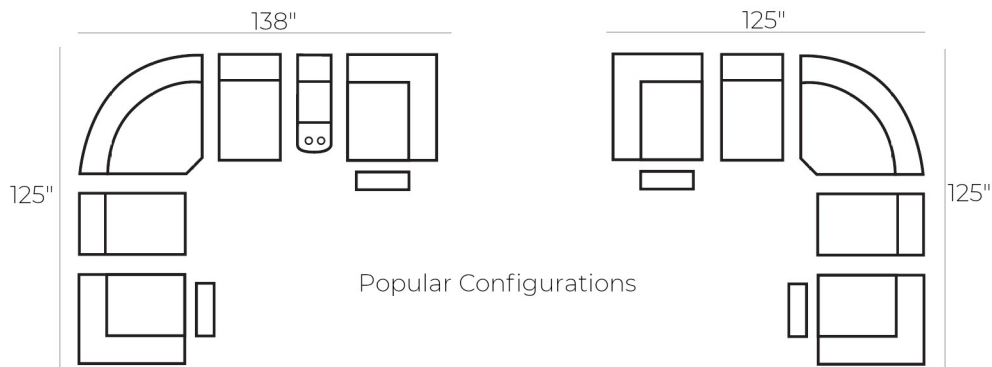

*All dimensions shown are subject to slight variations.

LAF 1 Arm Reclining Chair
43"W x 43"D x 34"H

RAF 1 Arm Reclining Chair
43"W x 43"D x 34"H

Reclining Chair
41"W x 43"D x 34.5"H

Armless Stationary Chair
32"W x 42"D x 34"H

Straight Console
13"W x 43"D x 26.5"H

Wedge Corner
50"W x 50"D x 34"H

COSMO
FOG
LEATHER

BUFFY
SKY
FABRIC

SOFA LAND

YOUR HOME | YOUR STYLE | YOUR CHOICE