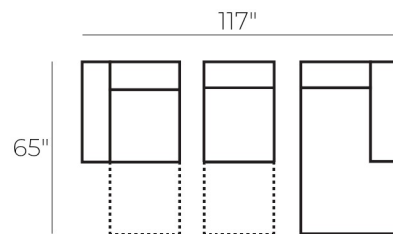

*All dimensions shown are subject to slight variations.

LAF 1 Arm Sliding Chaise
42"W x 47" - 65"D x 37.5"H

RAF 1 Arm Sliding Chaise
42"W x 47" - 65"D x 37.5"H

Armless Sliding Chaise
33"W x 47" - 65"D x 37.5"H

LAF 1 Arm Chaise
42"W x 65"D x 37.5"H

RAF 1 Arm Chaise
42"W x 65"D x 37.5"H

Popular Configuration

ANTELOPE
LEATHER

SOFA LAND

YOUR HOME | YOUR STYLE | YOUR CHOICE