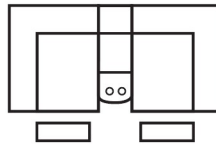

CASSIE

Experience instant relaxation with the Cassie! Shown in Lucie Dove, its soft fabric and modern profile are complemented by a zero gravity power reclining motion that melts away stress.

*All dimensions shown are subject to slight variations.

Reclining Sofa
90"W x 41"D x 41"H

Reclining Loveseat w/ Console
80"W x 41"D x 41"H

Reclining Chair
38"W x 41"D x 41"H

LUCIE DOVE
FABRIC

SOFA LAND

YOUR HOME | YOUR STYLE | YOUR CHOICE