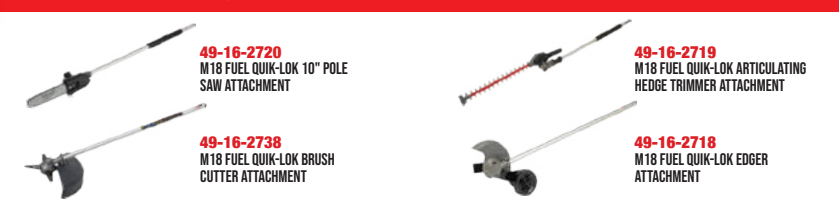

GET ONE OF THESE

FREE!

2846-20

48-11-1820

BUY ONE OF THESE M18 OUTDOOR POWER EQUIPMENT KITS

\$449
3000-21
M18 FUEL 2 TOOL COMBO KIT

\$449
2825-21PS
M18 FUEL 10" POLE SAW KIT
W/ QUIK-LOK

GET A FREE QUIK-LOK ATTACHMENT FROM BELOW: