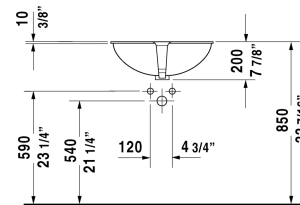

Vanity basin Santosa  # 0466510000

| < 20 1/8" Inch > |

| Vanity basin Santosa | Dimension | Weight | Order number |
|--|------------------------|---------|--------------|
| undermount basin, with overflow, without faucet deck, hardware included, 20 1/8" Inch | | | |
| Colors | | | |
| 00 White | | | |
| Variant | | | |
|  | 20 1/8" x 14 3/4" Inch | 17.6 lb | 0466510000 |
| Infobox | | | |
| Measurements of undercounter models represent interior measurements | | | |
| Sanitary ceramics with the special WonderGliss surface finish will remain clean and attractive-looking for a long time to come. When ordering WonderGliss please add a "1" as eleventh digit to the model number. | | | |
| Hardware for stone countertops | | 0.04 lb | 005037 |

All drawings contain the necessary measurements which are subject to standard tolerances. They are stated in inch & mm and are non-binding. Exact measurements, in particular for customized installation scenarios, can only be taken from the finished ceramic piece.