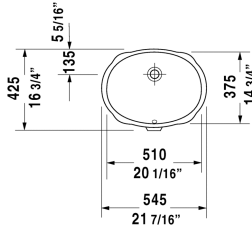

Vanity basin Santosa  # 0466510000

| < 20 1/8" Inch > |

| Vanity basin Santosa | Dimension | Weight | Order number |
|--|------------------------|---------|--------------|
| undermount basin, with overflow, without faucet deck, hardware included, 20 1/8" Inch | | | |
| Colors | | | |
| 00 White | | | |
| Variant | | | |
|  | 20 1/8" x 14 3/4" Inch | 17.6 lb | 0466510000 |
| Infobox | | | |
| Measurements of undercounter models represent interior measurements | | | |
| Sanitary ceramics with the special WonderGliss surface finish will remain clean and attractive-looking for a long time to come. When ordering WonderGliss please add a "1" as eleventh digit to the model number. | | | |
| Hardware for stone countertops | | 0.04 lb | 005037 |

All drawings contain the necessary measurements which are subject to standard tolerances. They are stated in inch & mm and are non-binding. Exact measurements, in particular for customized installation scenarios, can only be taken from the finished ceramic piece.