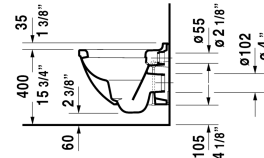

Starck 3 Toilet wall-mounted Compact # 222709..92 / 222709..92

| < 14 1/8" Inch > |

Toilet wall-mounted Compact	Dimension	Weight	Order number
washdown model, Durafix included, cUPC® listed*, WaterSense® listed			
Colors			
00 White 20 HygieneGlaze (an antibacterial ceramic glaze that provides almost indefinite effectiveness)			
Variant			
♣ 1.6/0.8 gpf	14 1/8" x 19 1/8" Inch	47.3 lb	222709..92
♣ 1.6/0.8 gpf	14 1/8" x 19 1/8" Inch	47.3 lb	222709..92
Infobox			
Durafix for concealed installation is included, * Complies with following standards: ASME A112.19.2/CSA B45.1 and ASME A112.19.14, Not available with WonderGliss, In-wall tank & carrier and actuator plate required for installation			
Noise reduction gasket			Schallschutz-Set 005090
Actuator plate A1, for toilet, plastic mechanical actuation, for surface mounted installation, dual flush, mounting frame, mounting hardware included, push rods, front plate plastic	8 1/2" x 5 3/4" Inch	0.7 lb	WD5008
Toilet in-wall tank & carrier, Standard WaterSense® listed, For 2"x4" and 2"x6" wall installation, for toilets with a projection of <= 24 5/8", adjustable feet 0" - 9 1/2", SensoWash ready, mechanical front flush actuation, includes in-wall tank, marking of filling height, dual flush, insulated against condensation, Scope of delivery, HDPE wall-mounted toilet connection bend DN 90/90, PE wall-mounted toilet connection set DN 90, wall-mounted mounting rods M12, mounting hardware included, 2 bolt caps, cUPC® listed*, Load capacity = 880 lbs	23 1/4" x 45 1/4" Inch	35.3 lb	WD1022
Suitable products			
Toilet seat and cover hinges stainless steel, without slow close,			006381
Toilet seat and cover hinges stainless steel, removable, with slow close,			006389