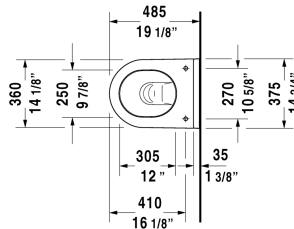

Starck 3 Toilet wall-mounted Compact # 222709..92 / 222709..92

| < 14 1/8" Inch > |

Toilet wall-mounted Compact	Dimension	Weight	Order number
washdown model, Durafix included, cUPC® listed*, WaterSense® listed			
Colors			
00 White 20 HygieneGlaze (an antibacterial ceramic glaze that provides almost indefinite effectiveness)			
Variant			
♣ 1.6/0.8 gpf	14 1/8" x 19 1/8" Inch	47.3 lb	222709..92
♣ 1.6/0.8 gpf	14 1/8" x 19 1/8" Inch	47.3 lb	222709..92
Infobox			
Durafix for concealed installation is included, * Complies with following standards: ASME A112.19.2/CSA B45.1 and ASME A112.19.14, Not available with WonderGliss, In-wall tank & carrier and actuator plate required for installation			
Noise reduction gasket			Schallschutz-Set 005090
Actuator plate A1, for toilet, plastic mechanical actuation, for surface mounted installation, dual flush, mounting frame, mounting hardware included, push rods, front plate plastic	8 1/2" x 5 3/4" Inch	0.7 lb	WD5008
Toilet in-wall tank & carrier, Standard WaterSense® listed, For 2"x4" and 2"x6" wall installation, for toilets with a projection of <= 24 5/8", adjustable feet 0" - 9 1/2", SensoWash ready, mechanical front flush actuation, includes in-wall tank, marking of filling height, dual flush, insulated against condensation, Scope of delivery, HDPE wall-mounted toilet connection bend DN 90/90, PE wall-mounted toilet connection set DN 90, wall-mounted mounting rods M12, mounting hardware included, 2 bolt caps, cUPC® listed*, Load capacity = 880 lbs	23 1/4" x 45 1/4" Inch	35.3 lb	WD1022
Suitable products			
Toilet seat and cover hinges stainless steel, without slow close,			006381
Toilet seat and cover hinges stainless steel, removable, with slow close,			006389