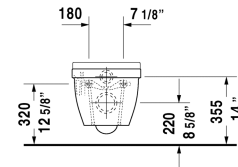

Starck 3 Toilet wall-mounted Compact # 222709..92 / 222709..92

| < 14 1/8" Inch > |

Toilet wall-mounted Compact	Dimension	Weight	Order number
washdown model, Durafix included, cUPC® listed*, WaterSense® listed			
Colors			
00 White 20 HygieneGlaze (an antibacterial ceramic glaze that provides almost indefinite effectiveness)			
Variant			
♣ 1.6/0.8 gpf	14 1/8" x 19 1/8" Inch	47.3 lb	222709..92
♣ 1.6/0.8 gpf	14 1/8" x 19 1/8" Inch	47.3 lb	222709..92
Infobox			
Durafix for concealed installation is included, * Complies with following standards: ASME A112.19.2/CSA B45.1 and ASME A112.19.14, Not available with WonderGliss, In-wall tank & carrier and actuator plate required for installation			
Noise reduction gasket			Schallschutz-Set 005090
Actuator plate A1, for toilet, plastic mechanical actuation, for surface mounted installation, dual flush, mounting frame, mounting hardware included, push rods, front plate plastic	8 1/2" x 5 3/4" Inch	0.7 lb	WD5008
Toilet in-wall tank & carrier, Standard WaterSense® listed, For 2"x4" and 2"x6" wall installation, for toilets with a projection of <= 24 5/8", adjustable feet 0" - 9 1/2", SensoWash ready, mechanical front flush actuation, includes in-wall tank, marking of filling height, dual flush, insulated against condensation, Scope of delivery, HDPE wall-mounted toilet connection bend DN 90/90, PE wall-mounted toilet connection set DN 90, wall-mounted mounting rods M12, mounting hardware included, 2 bolt caps, cUPC® listed*, Load capacity = 880 lbs	23 1/4" x 45 1/4" Inch	35.3 lb	WD1022
Suitable products			
Toilet seat and cover hinges stainless steel, without slow close,			006381
Toilet seat and cover hinges stainless steel, removable, with slow close,			006389