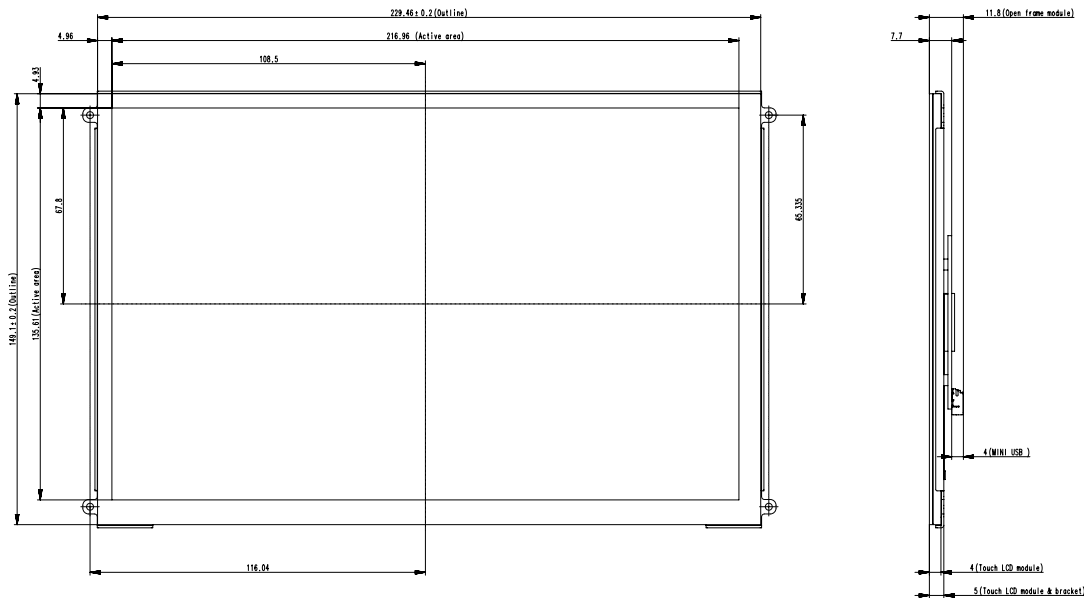

Product Specifications

DISPLAY	Display	10.1" diagonal	
	Resolution	1280x800	
	Brightness	350 CD/m2	
	Contrast	800:1	
	Aspect Ratio	16:10	
	View Angle	85/85/85/85	
10.1" HDMI Open Frame Display	Input	HDMI	
	Op Temp	0-50c	
	Power Consumption	6 watts	

Dimensions and Mechanical Specifications

Mimo Monitors
743 Alexander Rd. Suite 15
Princeton, NJ 08540

info@mimomonitors.com
Sales: **1-855-YES-MIMO (937-6466)**

2018-0916
Rev 2 - 78132