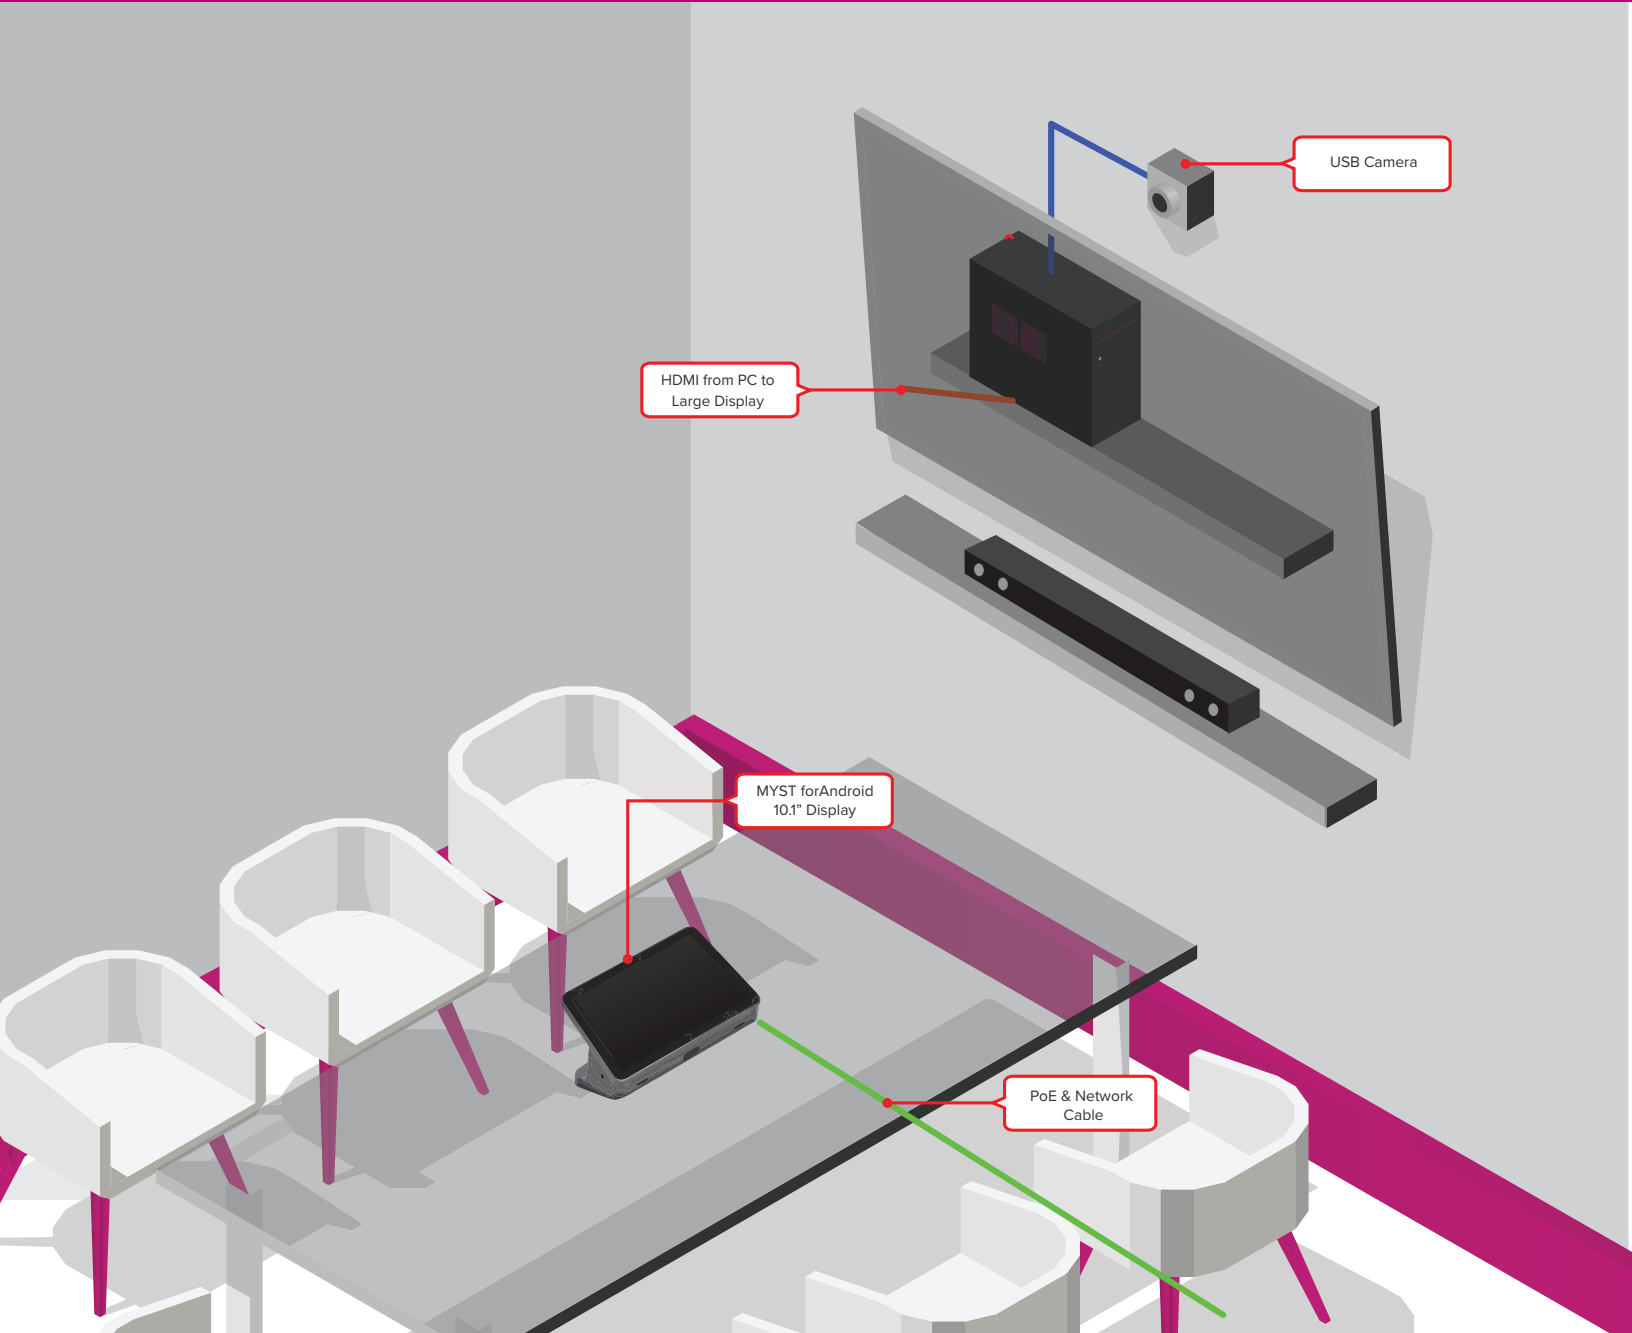

Myst for Android Installation Wiring Diagram

Product Photos