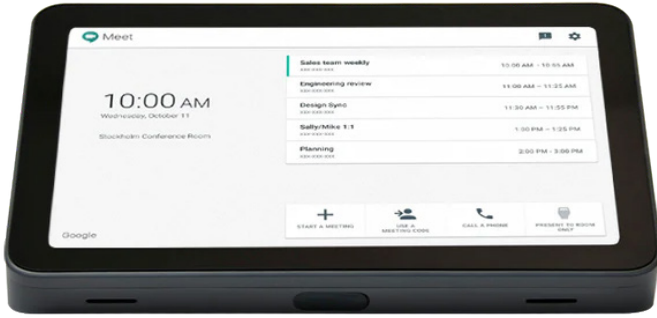

# Myst Link 10.1" AV-over-IP Capacitive Touch Display, HDMI Capture

MY-1090CV

## Mimo Myst Link 10.1" AV-over-IP Touch Monitor With HDMI Capture Built-in

Designed to be a perfect conference room control interface, the Myst Link is the third generation of Mimo Monitors 10.1" monitor line. This innovative conference room solution is recognized by PCs as a regular display, maximizing usable space and productivity, without increasing complexity and IT requirements. Due to its cabling, which also supplies power (no power at the table needed!), it is seamless for IT to set up and simple to maintain, cutting long-term costs and the need for technical know-how. It also allows for long distance installations, paving the way for flexible and moveable furniture configurations, necessary for today's evolving work environment. In addition, the capacitive touch display provides a USB connection through to the host computer for connecting hardware such as a speaker/mic without requiring any additional extenders or cables. The Myst Link complies with Microsoft and Zoom specifications.

This HDMI capture capability allows your connected computer to stream high quality video up to 1080p video at 60 frames per second. The capture device converts video and audio from your HDMI source device into standard UVC and UAC. This video data stream can be presented to other displays or with video processing, sent over the internet to other online meeting participants, or many other options.