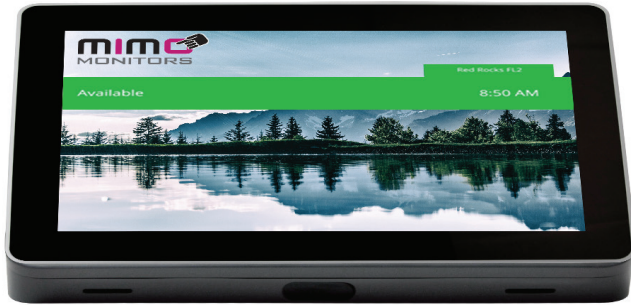

Myst Capture 10.1" Capacitive Touch Display, HDMI Capture

MY-1090CP-G

Product Specs

Display Size
10.1 inch

Resolution
1280 x 800

Brightness
400cd/m2

Contrast Ratio
1000:1

Connections
USB to PC, HDMI capture, USB through

Viewing Angle
85/85/85/85

Operating Temperature
-10 to 40c

Power Consumption
12W

Mount Pattern
Desktop or Custom Wall Mount

Regulatory Certifications
UL, FCC, CE, RoHS, RCM

Myst Capture 10.1" Capacitive Touch Display with HDMI Capture

This new generation display takes the best of the award-winning Mimo Vue Capture and levels it up by adding robust features that are sure to elevate any conference room space. With powerful new capabilities, a sleek and sophisticated high-end, low-profile design, plus a convenient USB connection, this feature-rich display is perfect for huddle rooms and other small conference rooms where space is at a premium and video conferencing is a priority.

An ideal 10.1" conference room interface at a truly accessible price point, the Myst Capture is fully compatible with all major conferencing software like Google Meet for ultimate convenience and flexibility. With seamless setup and maximum visual appeal, this high bright, high contrast display has integrated HDMI capture, USB 2.0 pass through for a speaker/mic box at the table, and is available with different mounts to accommodate the setup of your space. Additional features include integrated cable management and strain relief, and low-power modes.