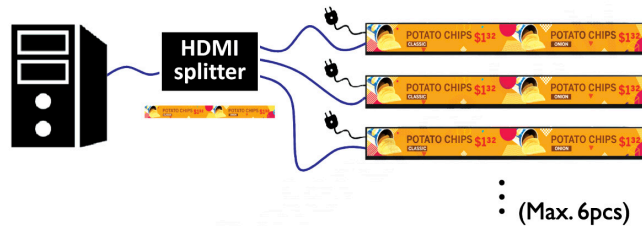

Multi-screens with identical content