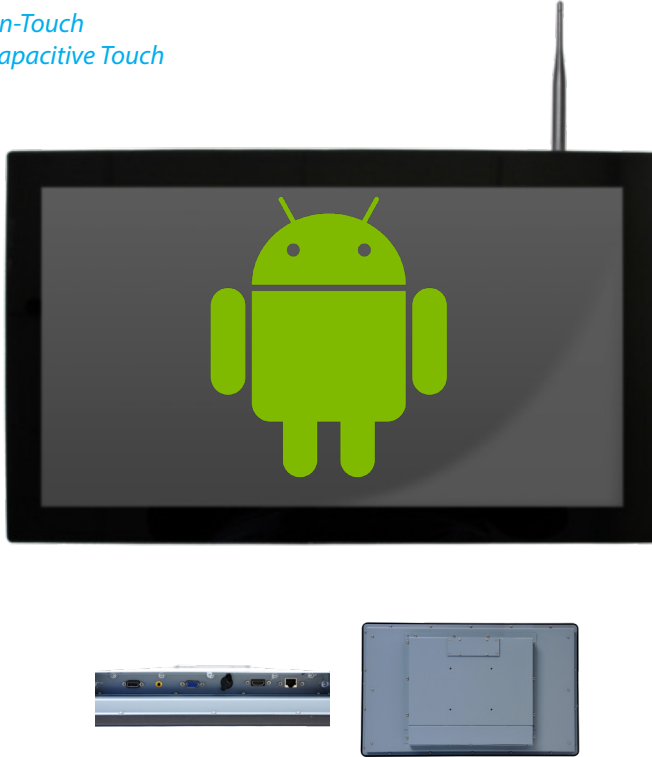

32" Outdoor Capacitive Touch or Non-Touch, IP65 Rated, High Bright Display with Android 8.1, RK-3288 Processor, Audio, HDMI Out

MOT-32080H - Non-Touch
MOT-32080CH - Capacitive Touch

Product Specs	
Display Size	32 inch
Resolution	1920 x 1080
Brightness	1500cd/m2
Contrast Ratio	3000:1
Connections	USB, 3.5mm Audio, VGA, HDMI, Ethernet
Viewing Angle	89/89/89/89
Operating Temperature	-20 to 140c
Power Consumption	120W
Mount Pattern	VESA- 200mm
Regulatory Certifications	FCC, CE, ROHS

32" Outdoor Display

Durable, reliable, and beautifully vibrant, this small format outdoor display with Android player works at an extended temperature range making it ideal year round, no matter the temperature. To protect from the elements ranging from water, moisture, sand, dust and insects, this commercial display is IP65 rated, allowing for hard use in nearly every weather condition. This display offers stunning, clear, crisp and easy to see visuals both in sunlight and ambient lighting. For added impact, the light sensor adjusts the display's brightness during cloudy days and at nighttime to optimize power consumption and ensure an ideal viewing experience. The Mimo Outdoor High Bright Displays are the perfect digital signage for amusement parks, sports arenas, quick service restaurant orders, outdoor kiosks, gas stations, and many more commercial applications.

Features:

- IP65 outdoor rating
- Optic bonded to reduce glare
- High bright, vivid screen
- Wide operating temperature for very hot & very cold conditions
- Multi-point capacitive touch screen optional (MOT-32080CH)