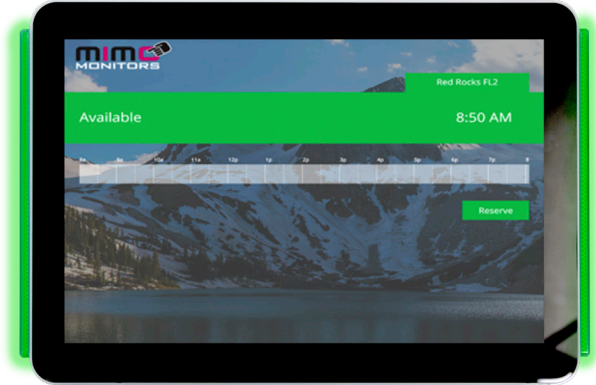

Adapt-IQV 10.1" Digital Signage Tablet, Android 8.1, RK-3288 Processor, with LEDs

MCT-10HPQ-POE-2LB

Product Specs

Display Size

10.1 inch

Resolution

1280 x 800

Brightness

350cd/m2

Contrast Ratio

800:1

Connections

Ethernet, USB, Micro-USB, RS-232, GPIO, Mini HDMI, USB Pogo Pin (x3), SD Card Slot, WiFi, Bluetooth

Viewing Angle

85/85/85/85

Operating Temperature

Mimo Monitors offers the excellent high-performance commercial grade tablet you've come to expect from us, but we add Red / Green / Yellow side-view LEDs to make the perfect conference room sign or attention grabbing digital signage installation. LEDs are controllable via Android APK, HTML locally, or remotely across your IP network.

Applications:

- Kiosk information system
- Gaming and entertainment
- Light industrial shop-floor automatic operation
- POP/POS