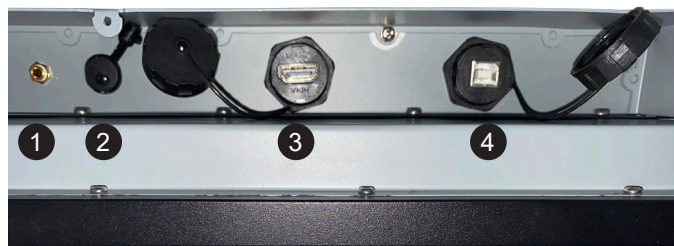

Features:

- IP 65 rating
- Optic bonded to reduce glare
- High bright, vivid screen
- PCAP touch - optional MOD-10180CH
- Wide operating temperature for very hot and very cold conditions
- Anti-glare cover glass
- VESA 100 mounting holes
- Optically bonded

Product Specifications

DISPLAY	Display	10" horizontal
	Resolution	1280 x 800
	Brightness	1000 NITS
	Contrast	1000:1
	Aspect Ratio	16:10
	Optic Bonded	Yes
	Viewing Angle	88/88/88/88
	I/O	Ethernet, HDMI, VGA, USB
	Touch	10-point P-Cap
	Power	100-240VAC
	Power Consumption	60 watts
	IP Rating	IP65
	Operating Temperature	-20c to 60c (-4F to 140F)
	Product Dimensions	240x158x47mm
	Product Weight	2kg

Product Pictures

Mechanical Design

1. Audio 3.5mm
2. Power
3. HDMI
4. USB-C
5. OSD
6. VESA 100 Mount Holes

Mimo Monitors
 743 Alexander Rd. Suite 15
 Princeton, NJ 08540

info@mimomonitors.com
 Sales: 1-855-YES-MIMO (937-6466)