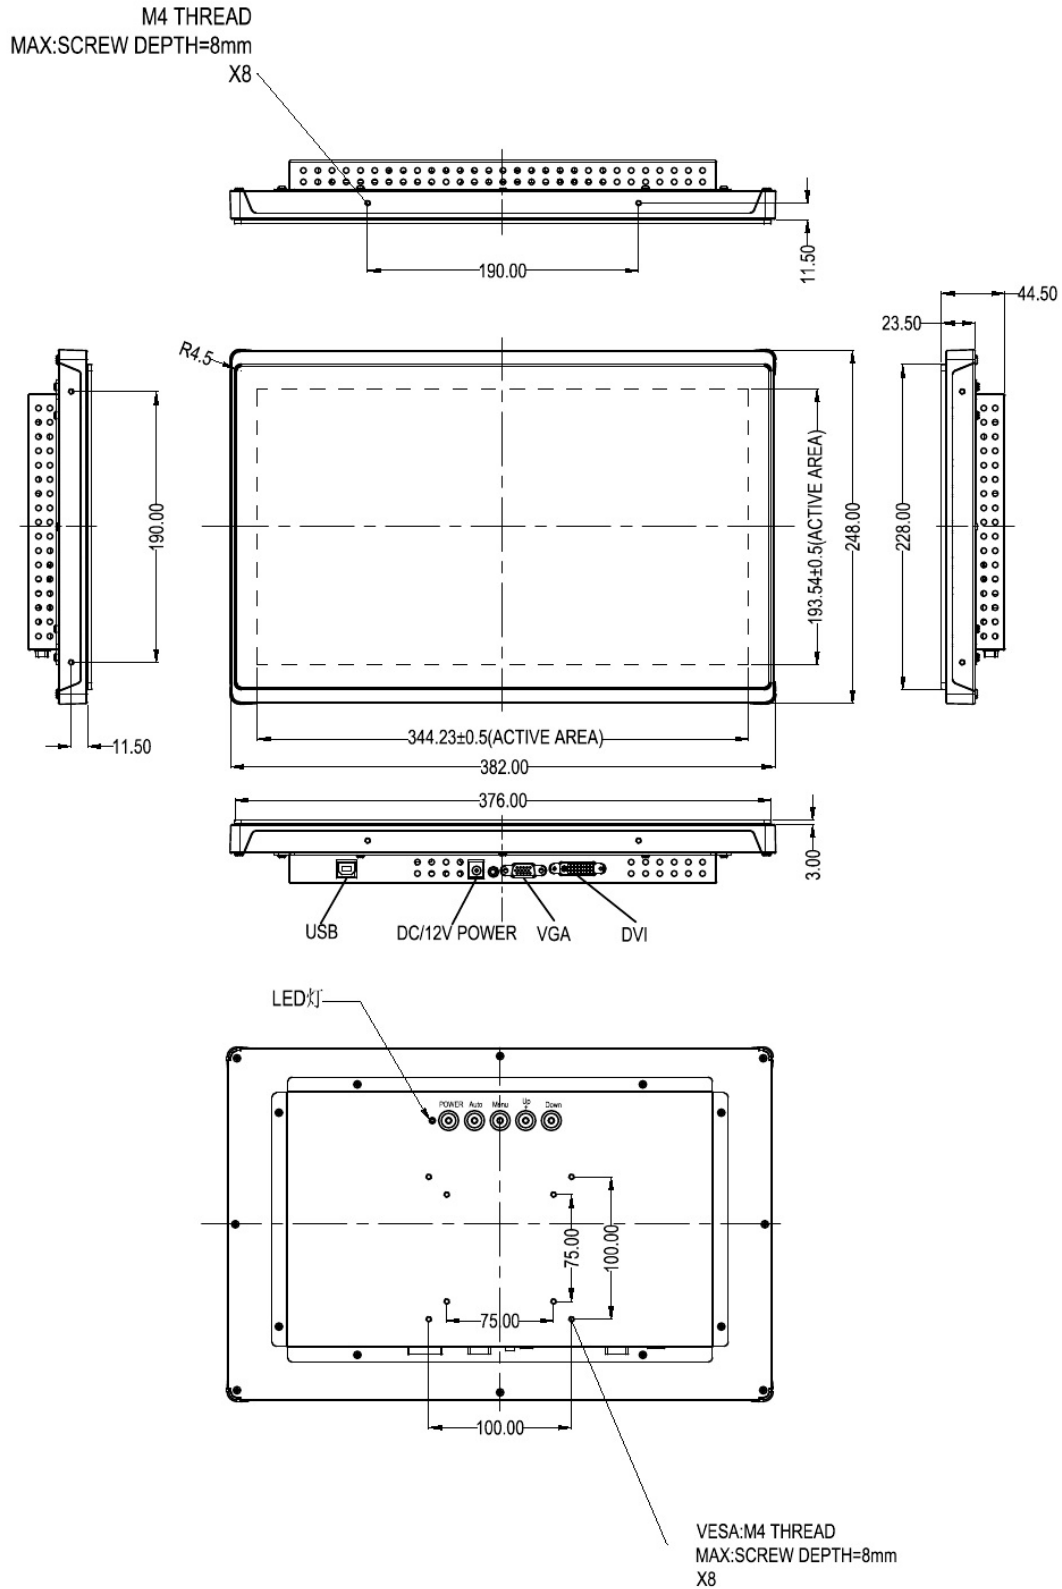

Dimensions and Mechanical Specifications

Mimo Monitors

743 Alexander Rd. Suite 15
Princeton, NJ 08540

info@mimomonitors.com

Sales: 1-855-YES-MIMO (937-6466)