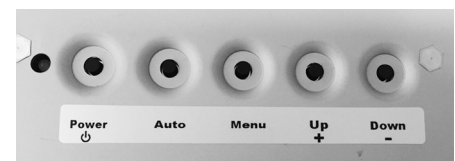

Applications:

- Kiosk
- Gaming/Amusement
- Industrial Automation
- POP/POI