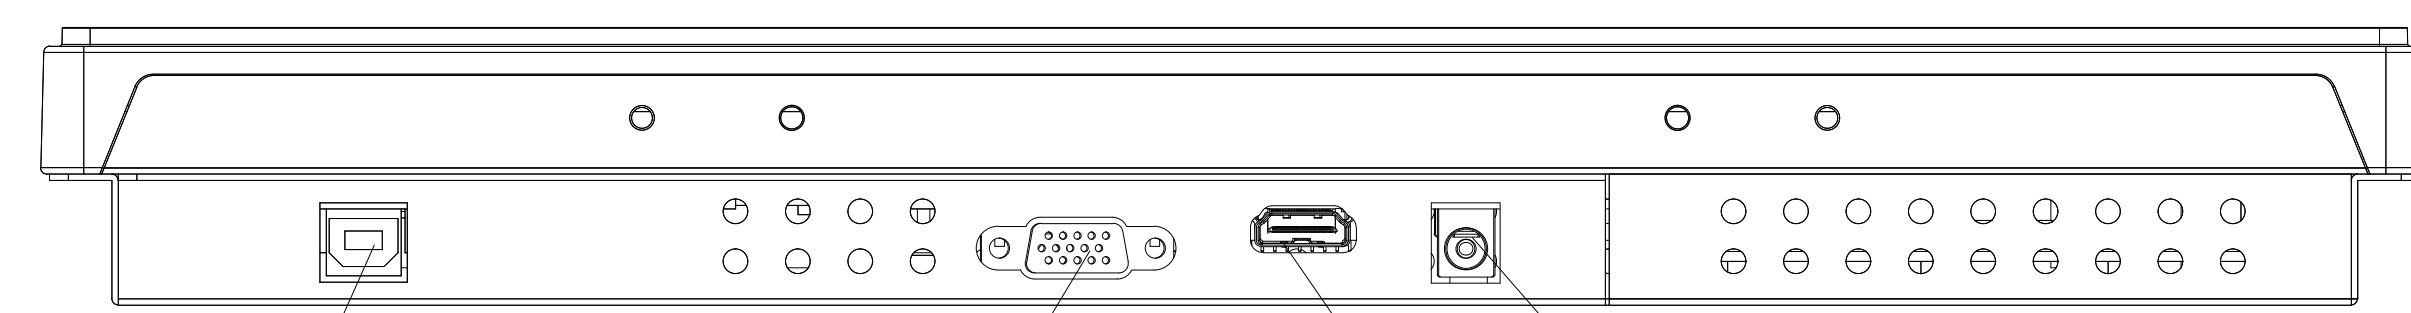

TITLE: M15680-OF-B

Top View

Front View

Side View

Side View

16-M4(DP MAX 5MM)

Back View

USB-CAP VGA HDMI DC/12V

Bottom View

DIMENSIONS ARE IN MILLIMETERS

Tolerance: $\pm 1.0\text{mm}$

DATE: 2019.9.23

SHEET 1 OF 1

REV: V0.1