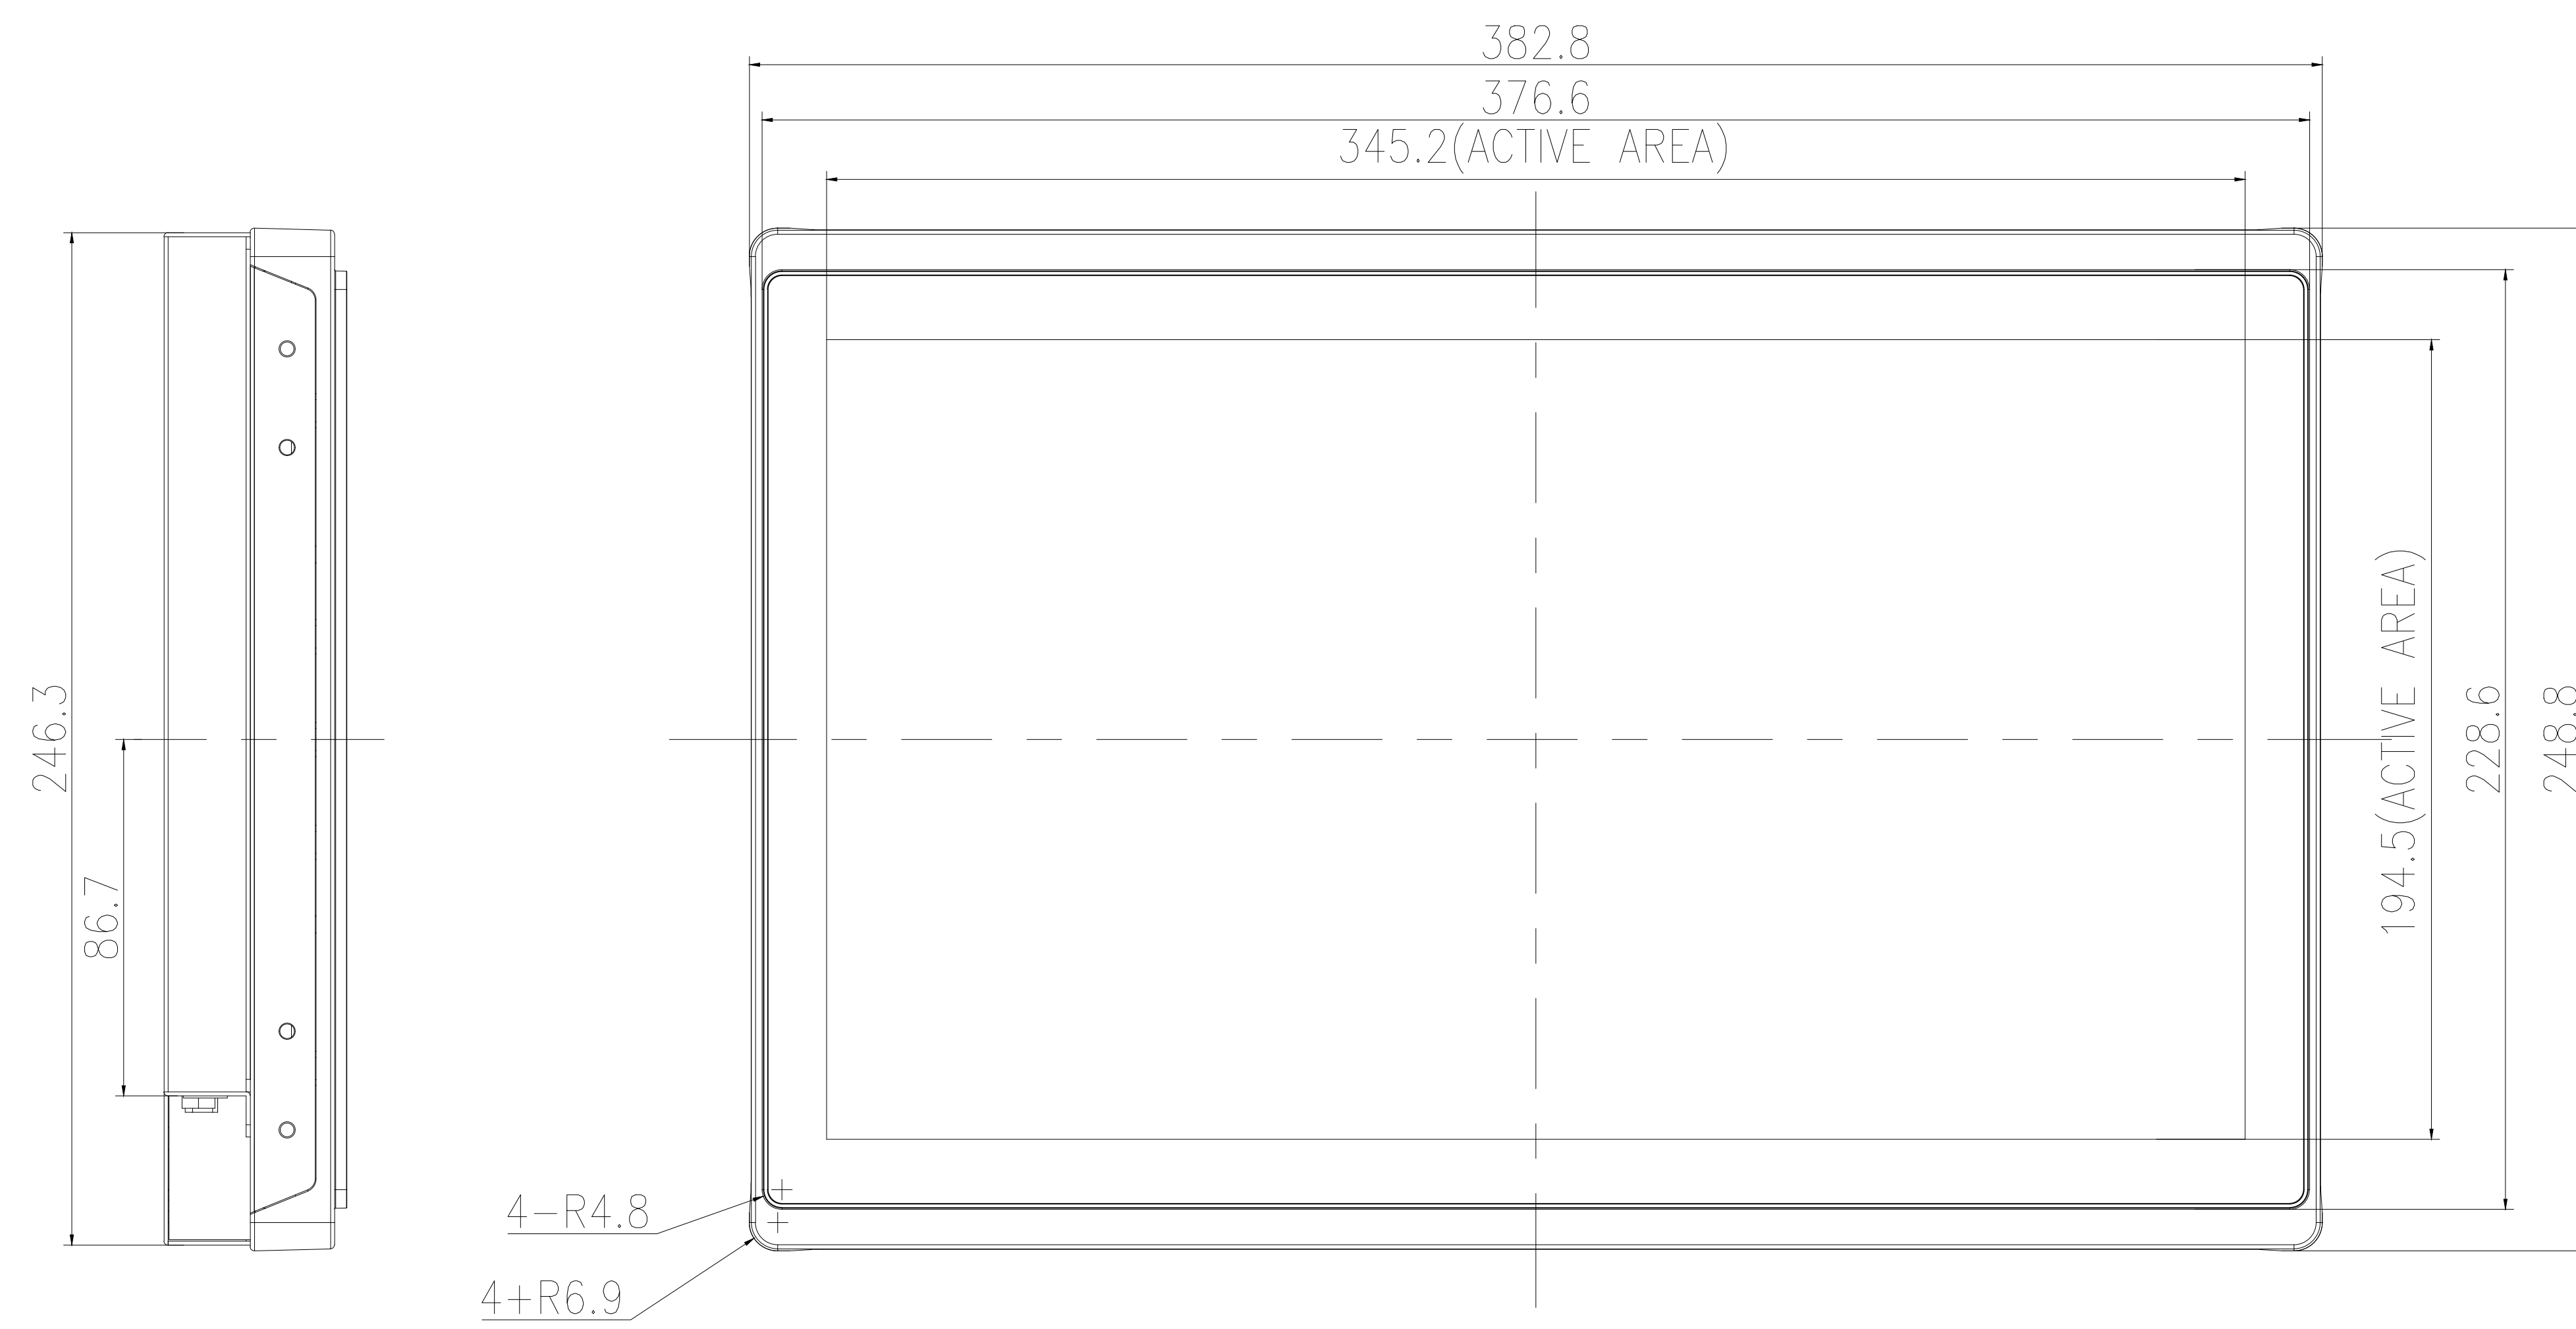

TITLE: M15680-OF-B

Top View

Front View

Side View

Side View

16-M4(DP MAX 5MM)

Back View

USB-CAP VGA HDMI DC/12V

Bottom View

DIMENSIONS ARE IN MILLIMETERS

Tolerance: $\pm 1.0\text{mm}$

DATE: 2019.9.23

SHEET 1 OF 1

REV: V0.1