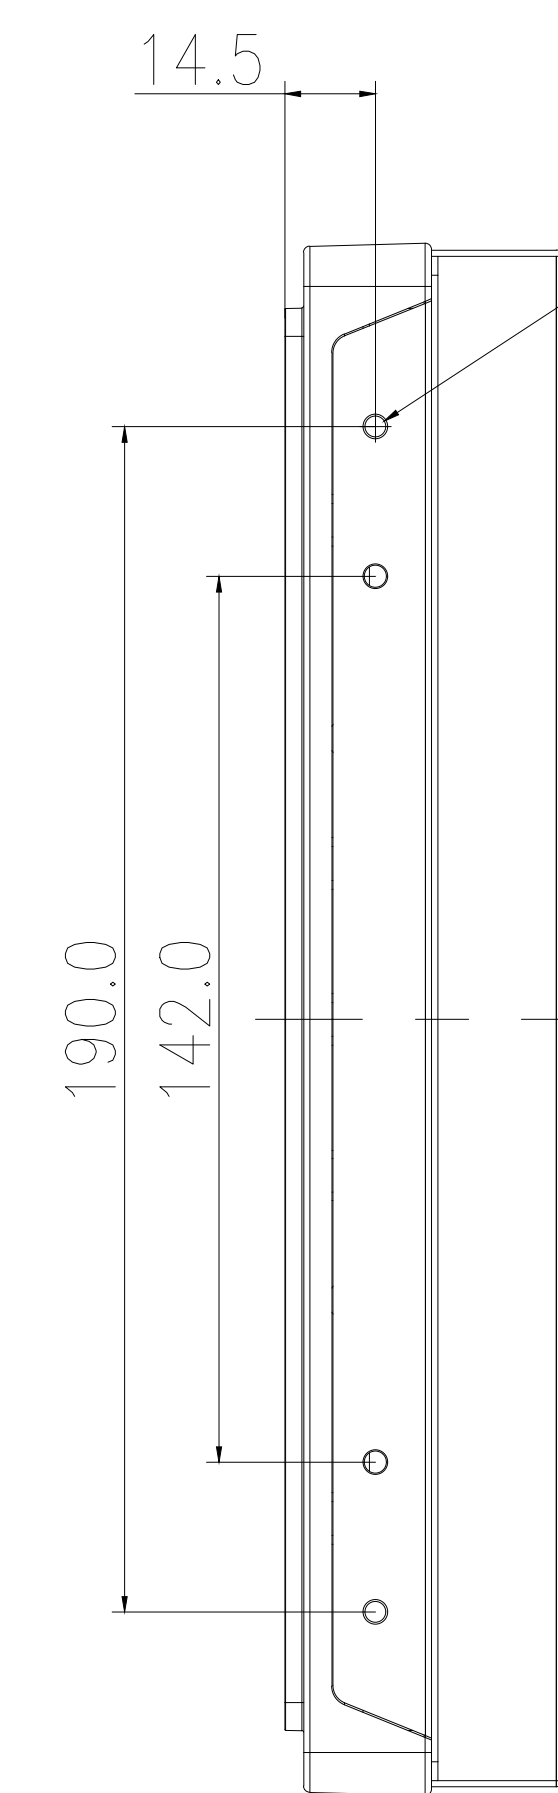

TITLE: M15680-OF-B

Top View

Front View

Side View

Side View

16-M4(DP MAX 5MM)

Back View

USB-CAP VGA HDMI DC/12V

Bottom View

DIMENSIONS ARE IN MILLIMETERS

Tolerance: $\pm 1.0\text{mm}$

DATE: 2019.9.23

SHEET 1 OF 1

REV: V0.1