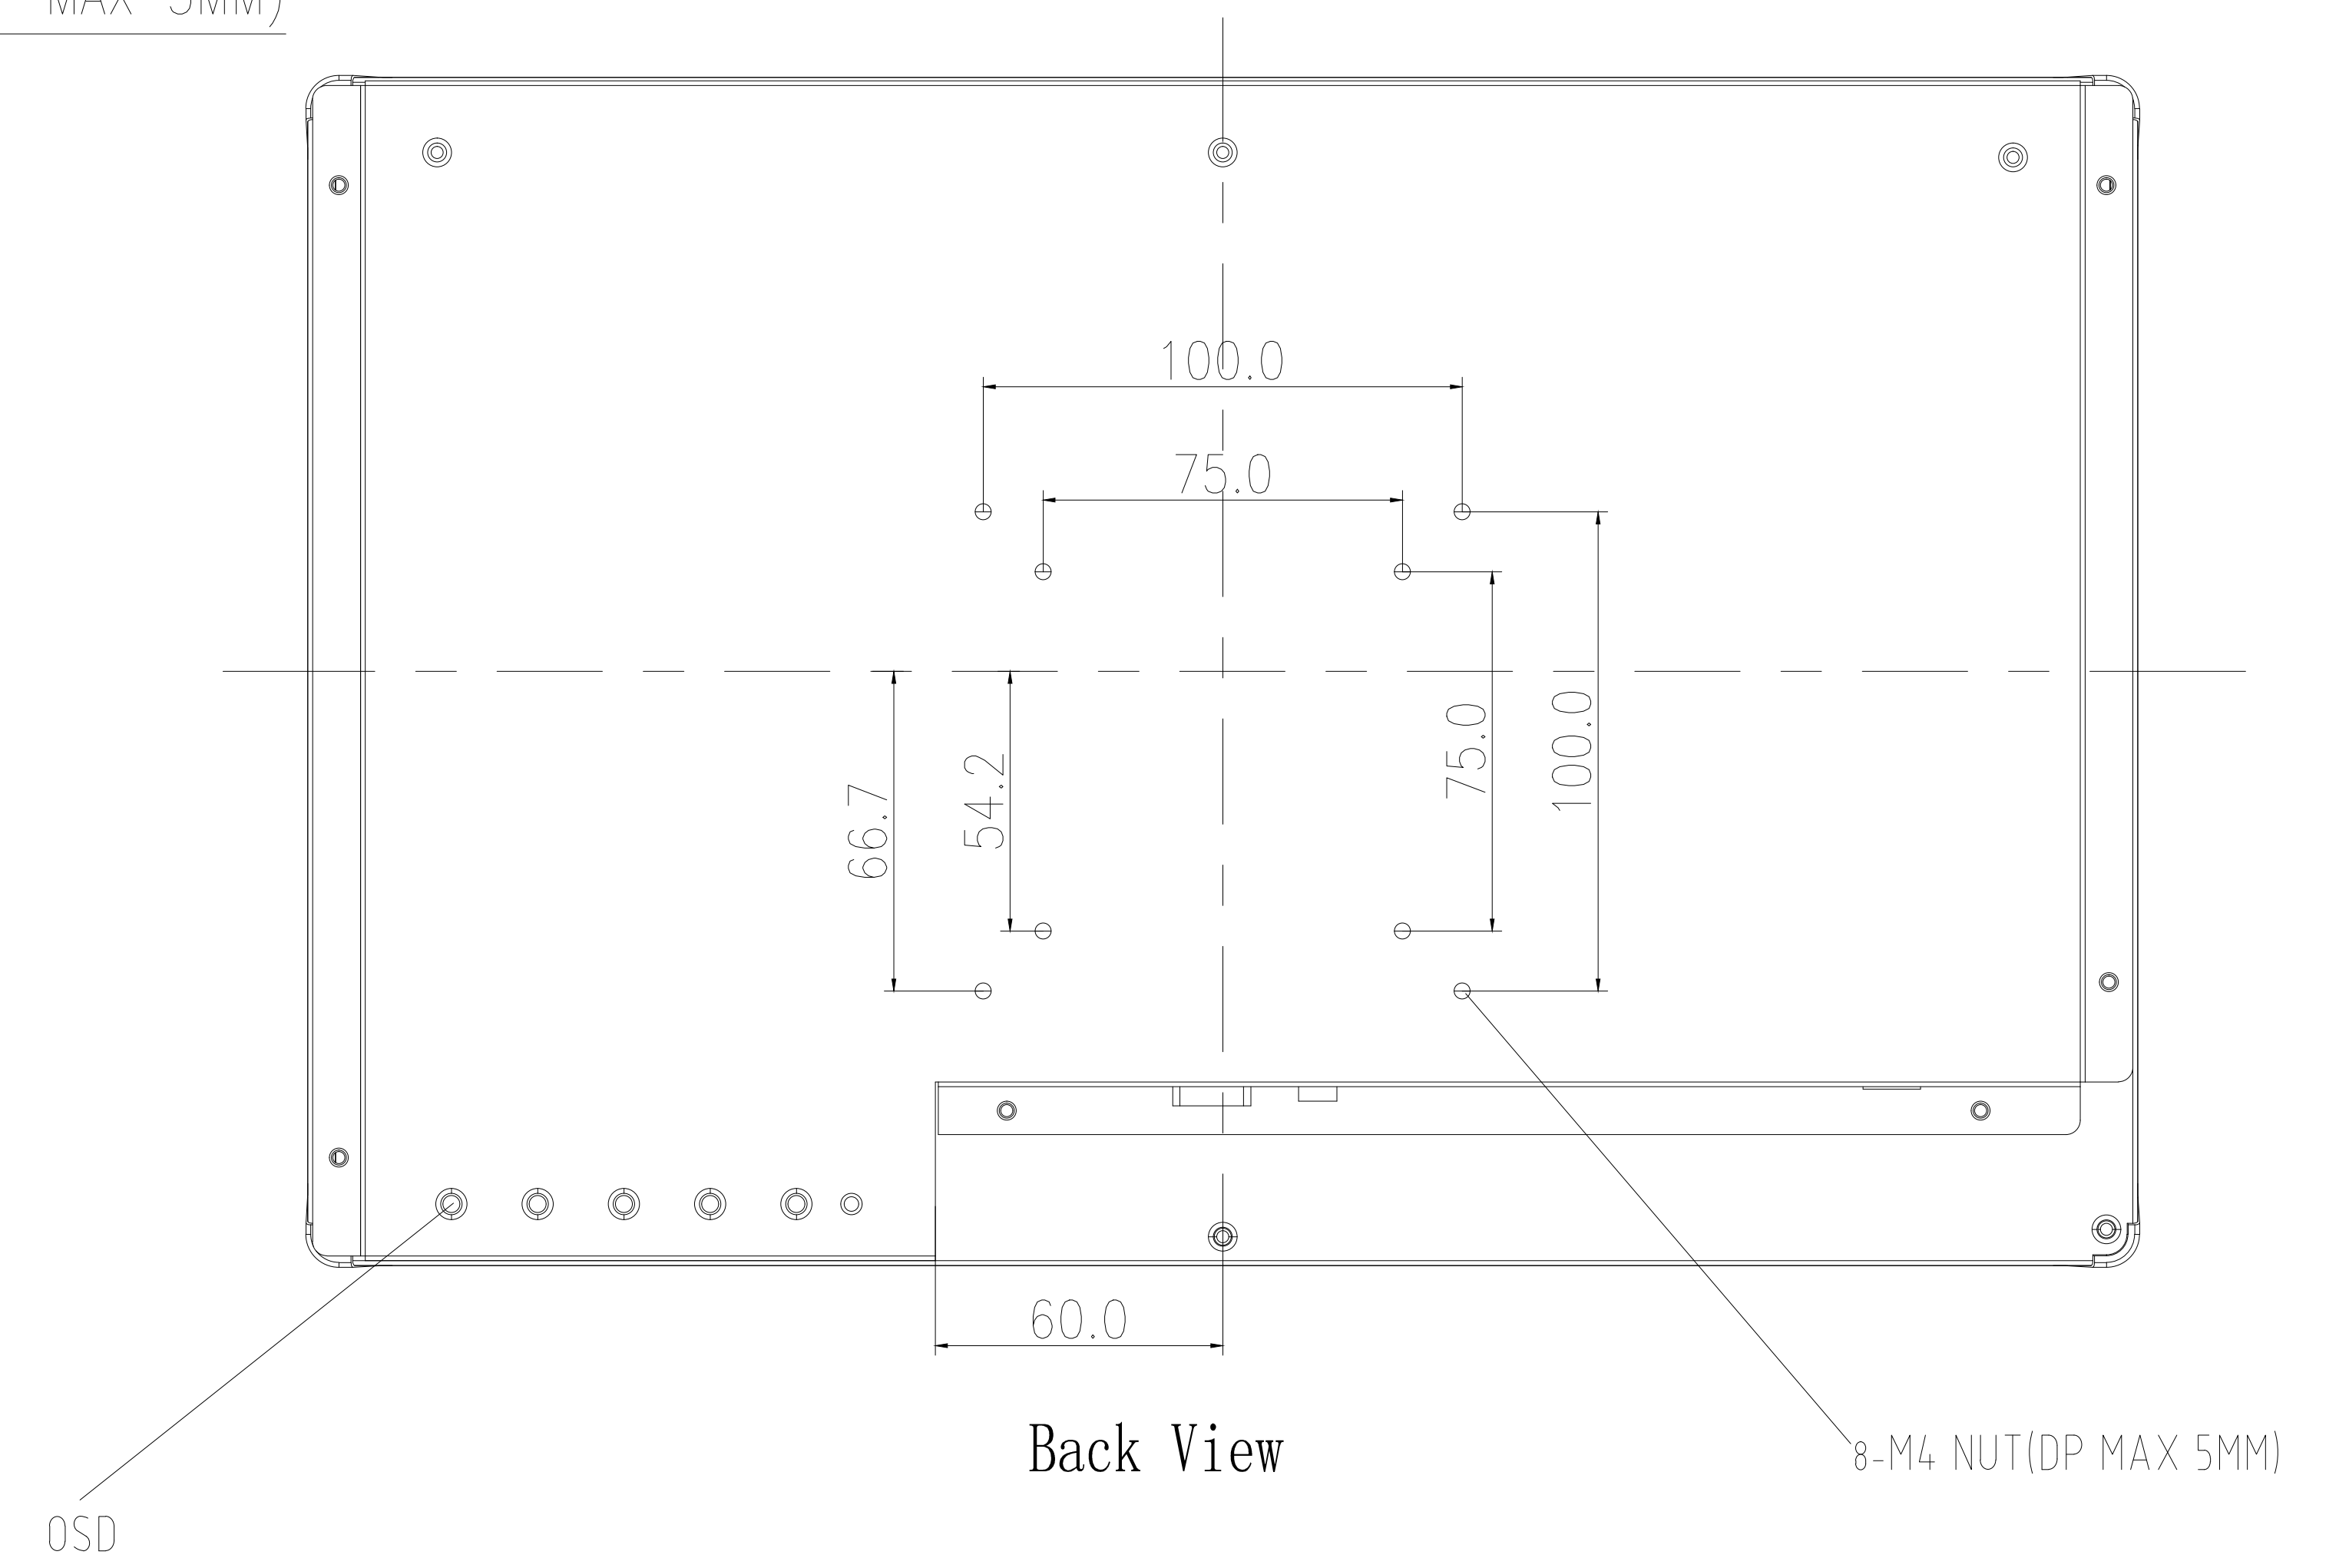

TITLE: M15680-OF-B

Top View

Front View

Side View

Side View

16-M4(DP MAX 5MM)

Back View

USB-CAP VGA HDMI DC/12V

Bottom View

DIMENSIONS ARE IN MILLIMETERS

Tolerance: $\pm 1.0\text{mm}$

DATE: 2019.9.23

SHEET 1 OF 1

REV: V0.1