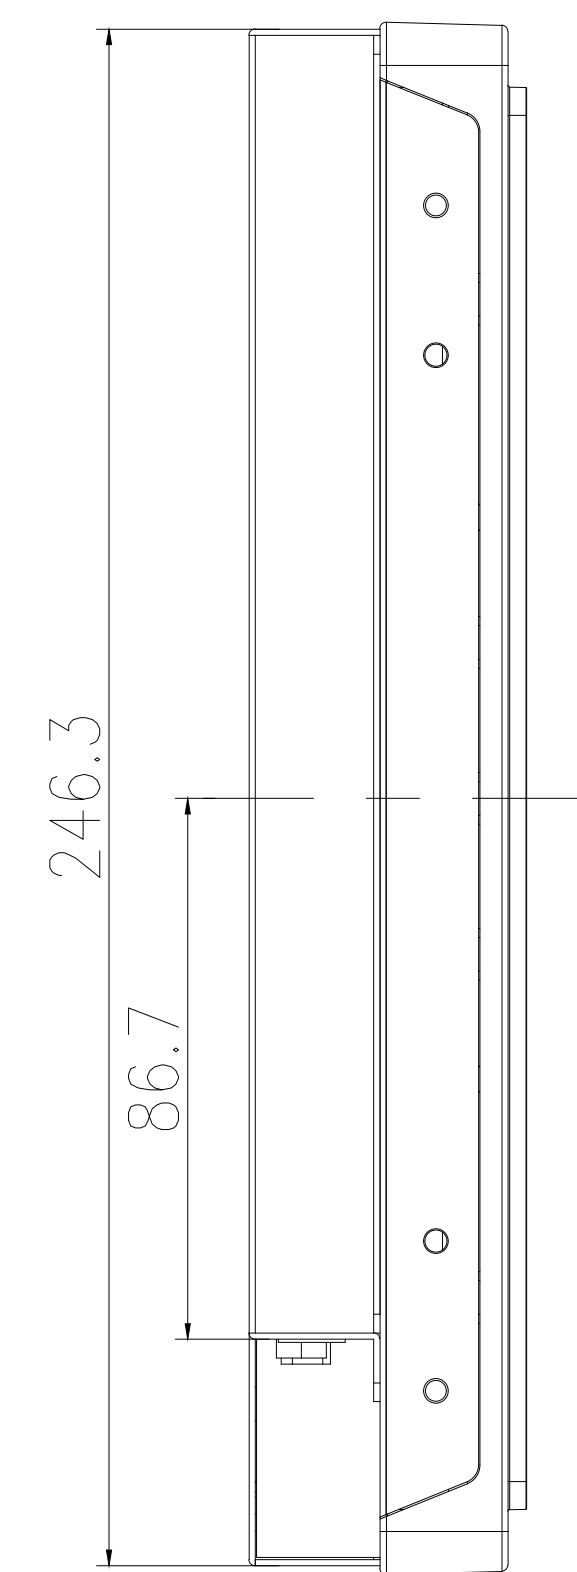

TITLE: M15680-OF-B

Top View

Front View

Side View

Side View

16-M4(DP MAX 5MM)

Back View

USB-CAP VGA HDMI DC/12V

Bottom View

DIMENSIONS ARE IN MILLIMETERS

Tolerance: $\pm 1.0\text{mm}$

DATE: 2019.9.23

SHEET 1 OF 1

REV: V0.1