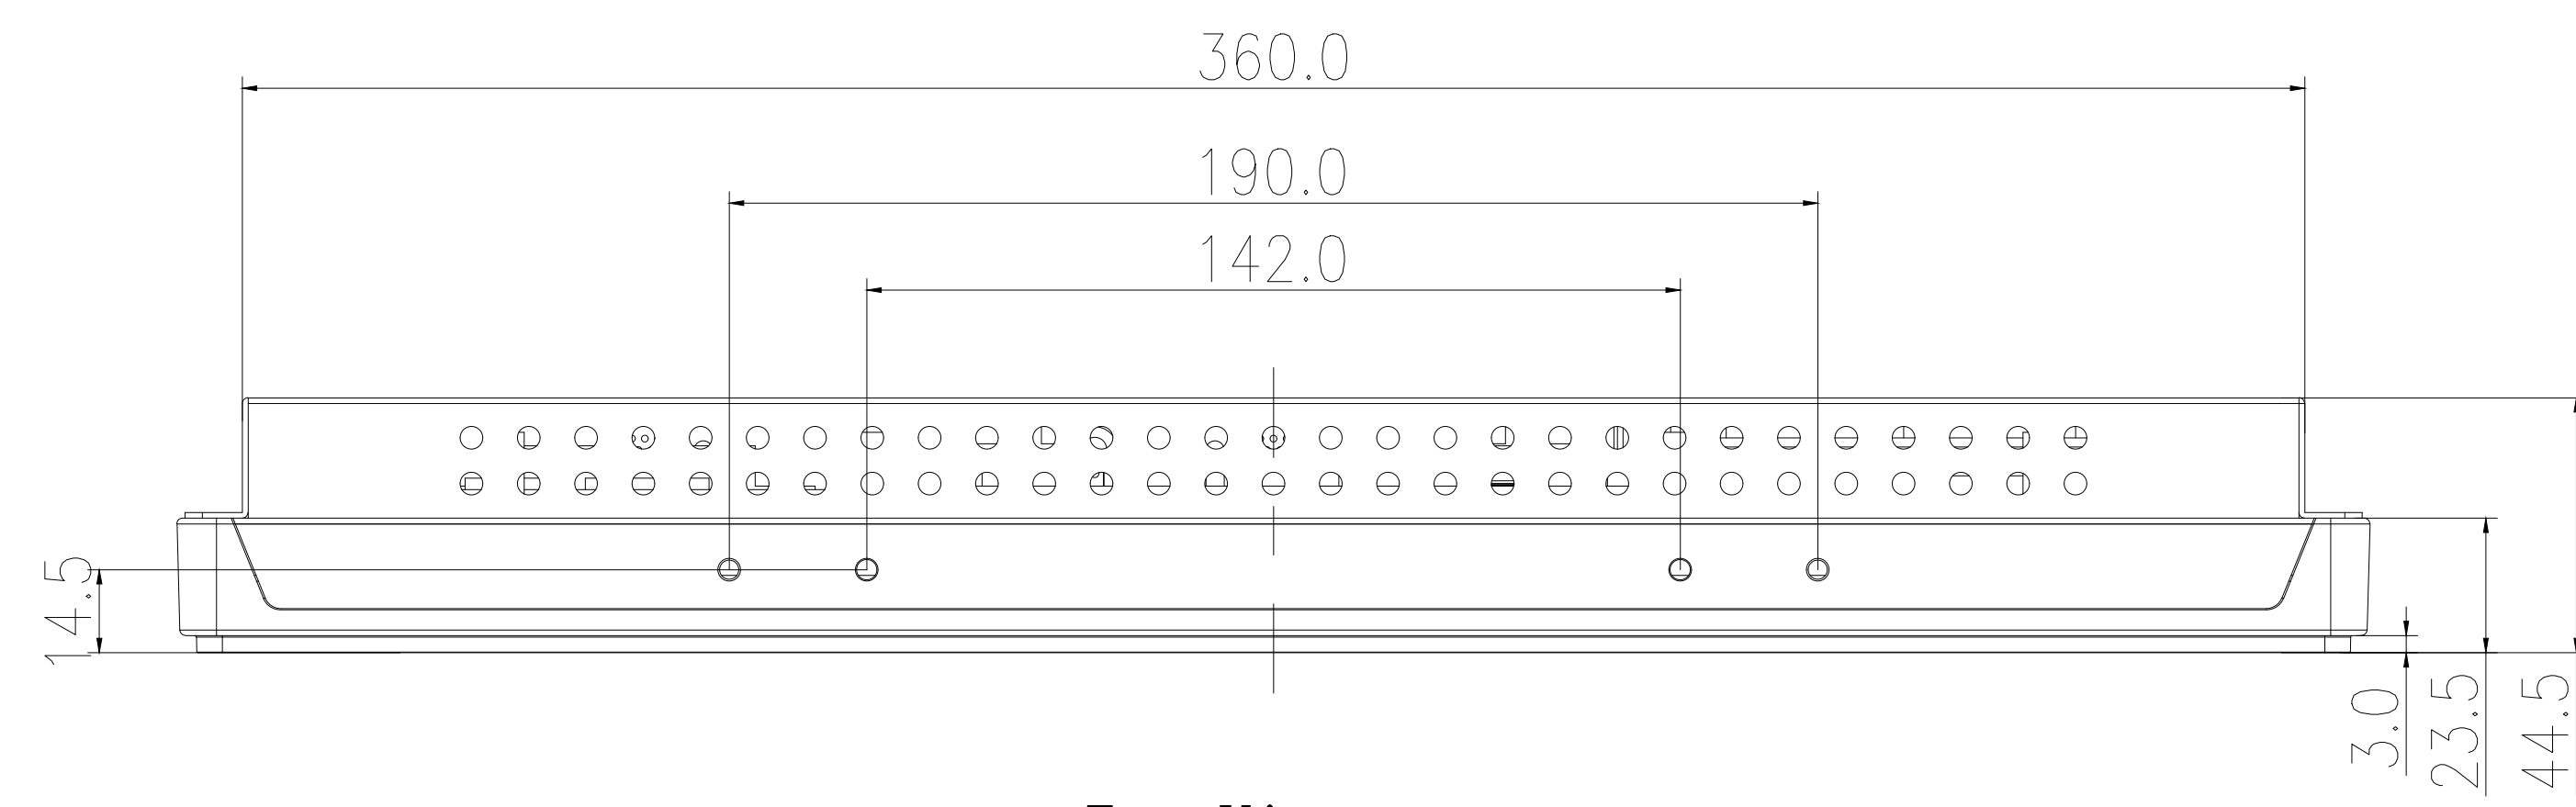

TITLE: M15680-OF-B

Top View

Front View

Side View

Side View

16-M4(DP MAX 5MM)

Back View

USB-CAP VGA HDMI DC/12V

Bottom View

DIMENSIONS ARE IN MILLIMETERS

Tolerance: $\pm 1.0\text{mm}$

DATE: 2019.9.23

SHEET 1 OF 1

REV: V0.1