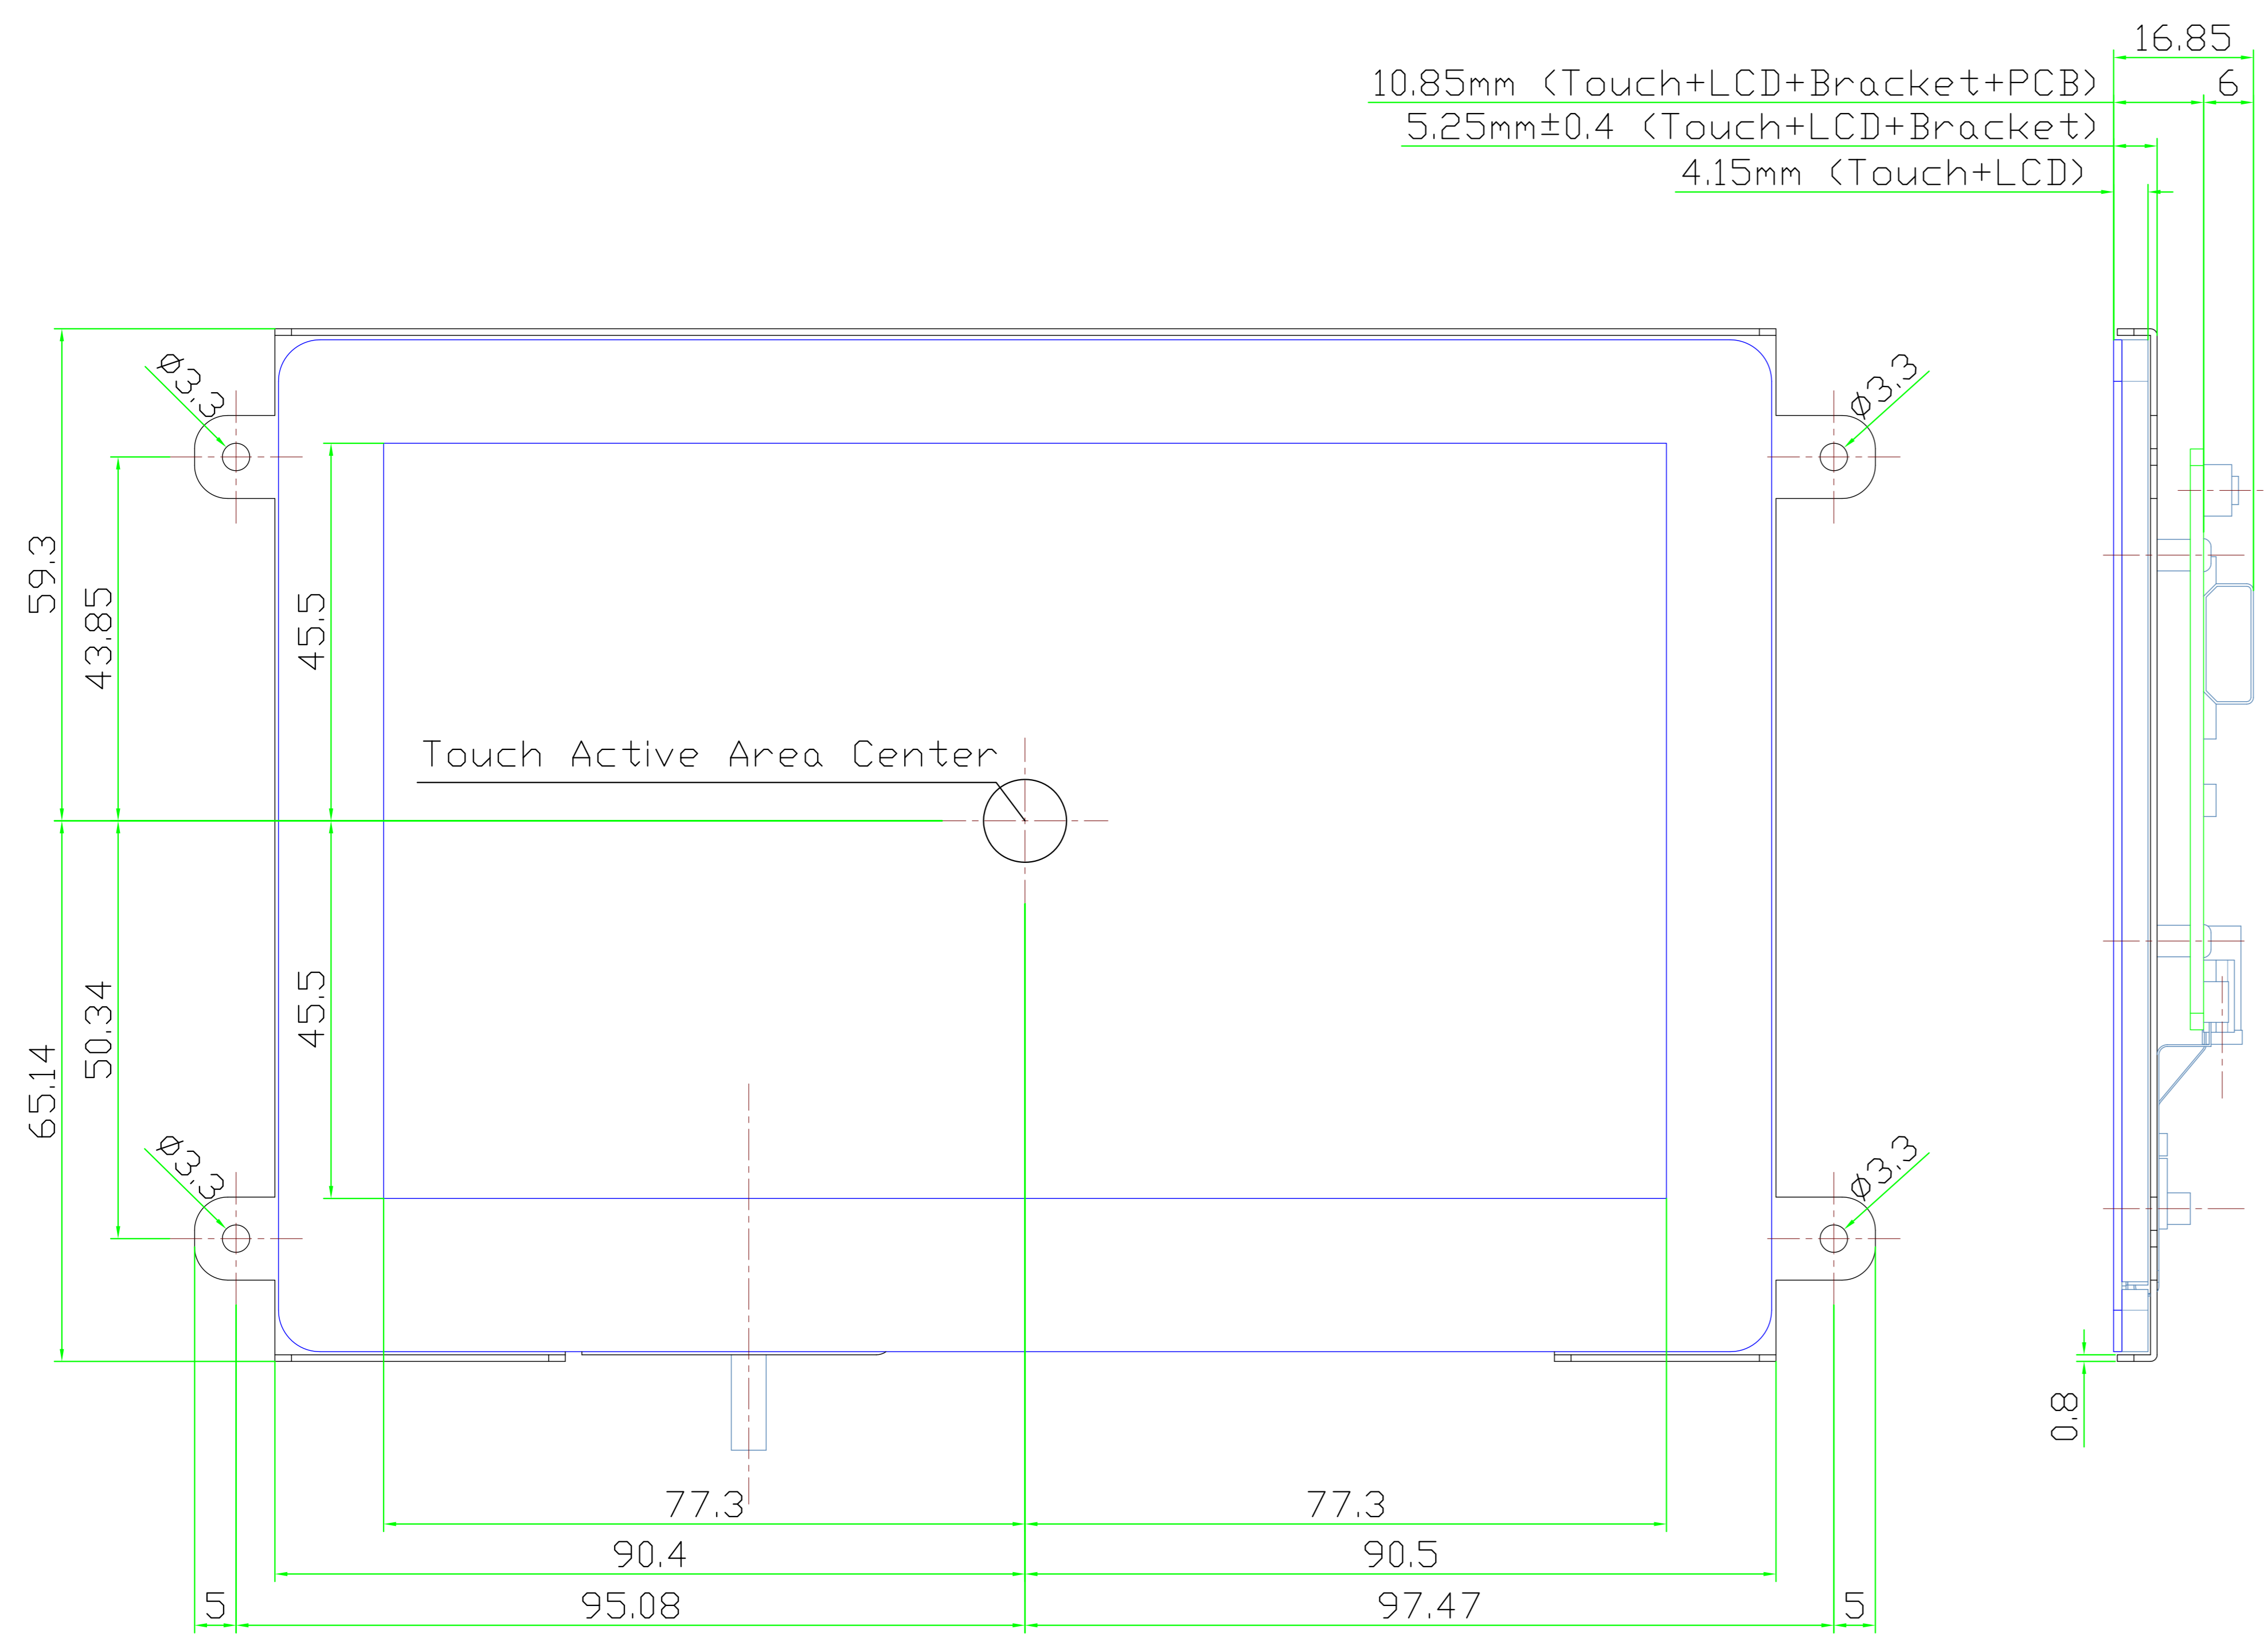

NO.	DATE	REVISION & DESCRIPTION	SIGNATURE	
			REVIEWED	CHECKED

NO.	DESCRIPTION	MAT'(KGS)	UNIT	TOTAL QUANTITY	PERUNIT	TOTAL WEIGHT(kg)	REMARK'S	
							SCALE	PROJECTION
Mimo Monitors							SCALE	1/1
TITLE							SIZE	mm
7inch Open Frame Display (HDMI)							EQUIPMENT	0
DRAWN							MAKER Dwg. NO.	0
CHECKED							POSSO Dwg. NO.	0
REVIEWED								
APPROVED								
SIGNATURE								
DATE								