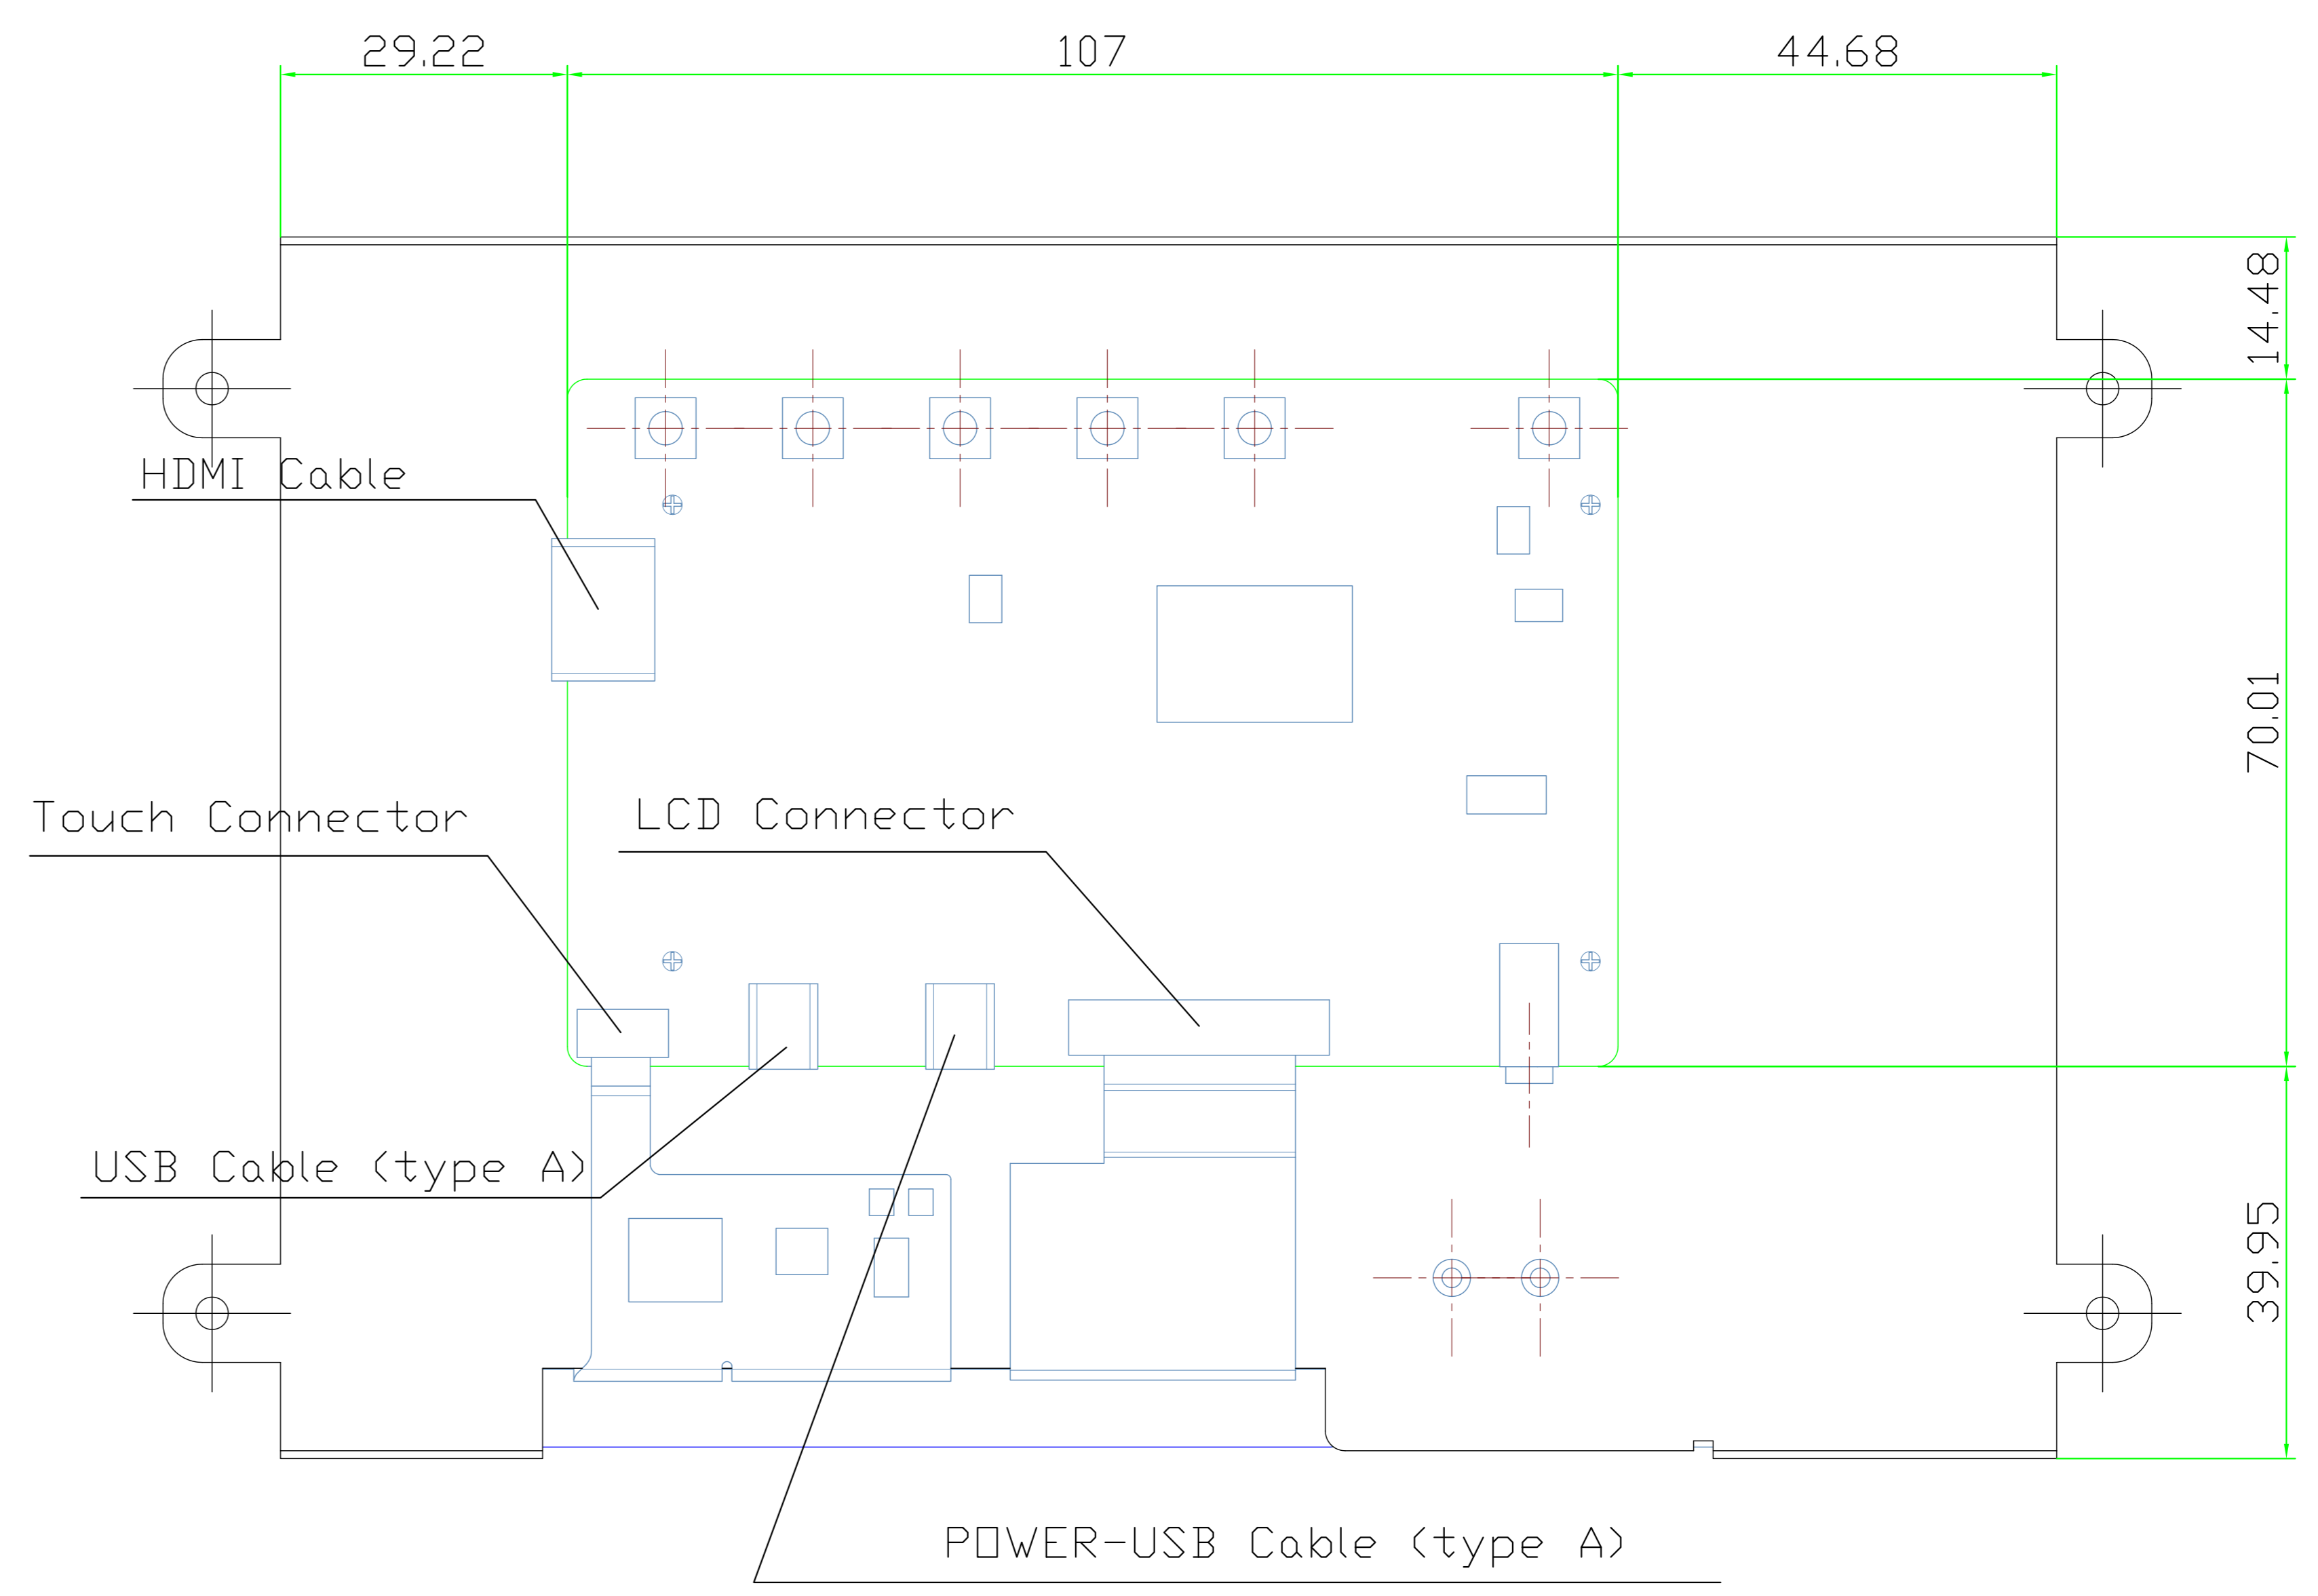

NO.	DATE	REVISION & DESCRIPTION	SIGNATURE	
			REVIEWED	CHECKED

NO.	DESCRIPTION	MAT'(KGS)	UNIT	TOTAL QUANTITY	PERUNIT	TOTAL WEIGHT(kg)	REMARK'S	
							SCALE	PROJECTION
Mimo Monitors							SCALE	1/1
TITLE							SIZE	mm
7inch Open Frame Display (HDMI)							EQUIPMENT	0
DRAWN							MAKER Dwg. NO.	0
CHECKED							POSSO Dwg. NO.	0
REVIEWED								
APPROVED								
SIGNATURE								
DATE								