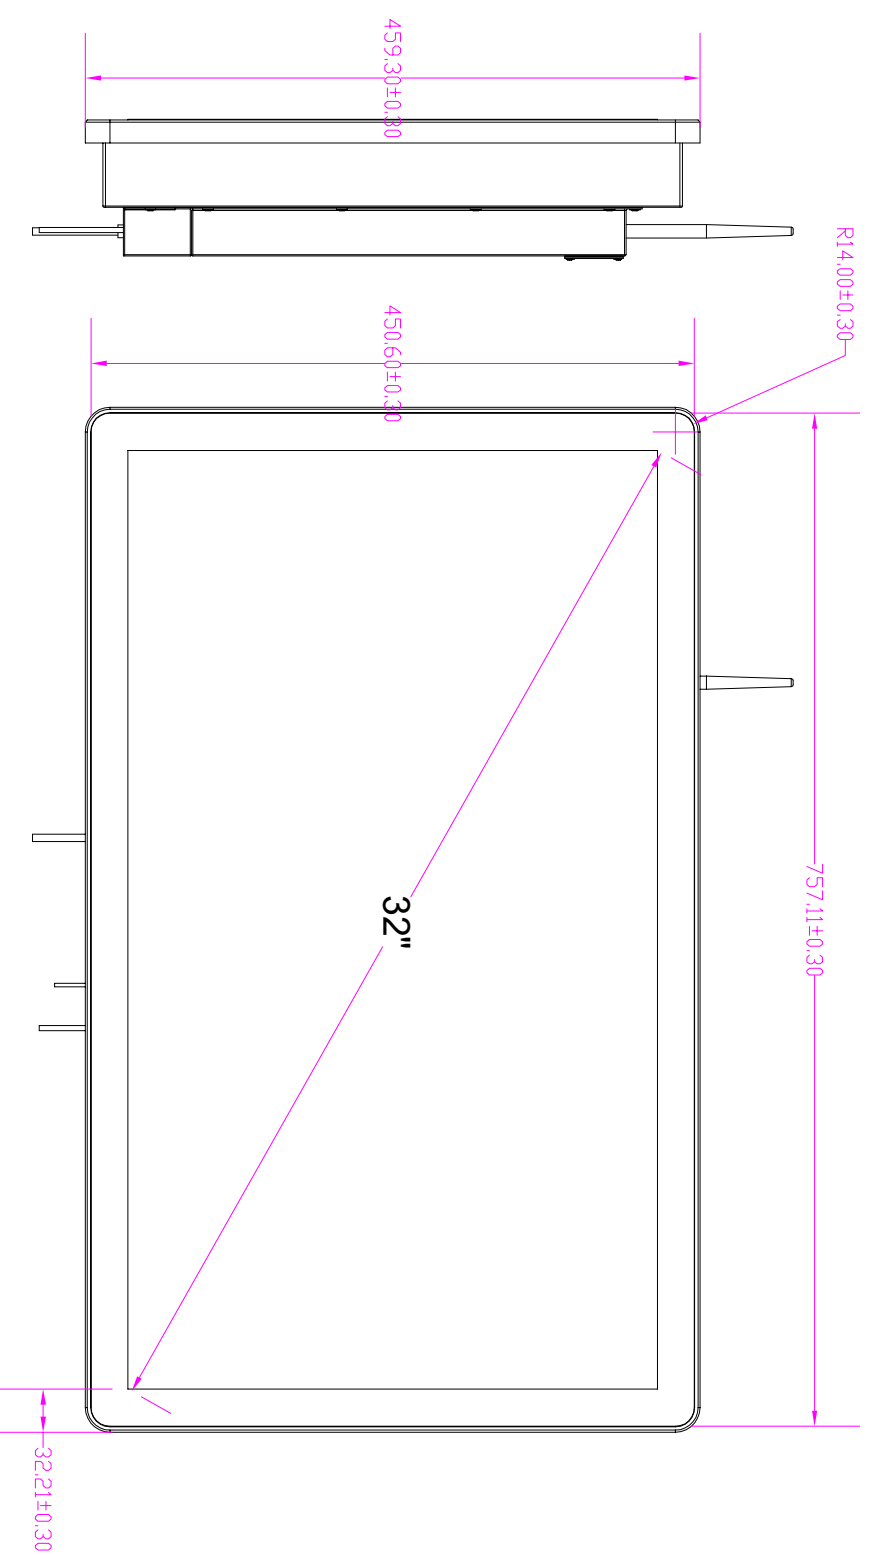

NOTES:  
 1. ALL MATERIALS AND COMPONENTS MUST BE ROHS COMPLIANT.

Rev	Date	Content	Approved
V1	2020-5-16	New	
V2	2021-8-6	Modified aluminum frame size.	
V3	2022-3-1	Change display thickness, 75.8mm to 103.5mm.	

1, Applicable model: MOT-32080H  
 Description: 32" Outdoor IP65 1500 Nits P-Cap Touch, 3.5mm  
 audio with Android

**Material**

Material	Material	TOLERANCES ARE
SGCC Steel	X	0.2
Powder coating Color 428C	.XX	0.15
LCD P320HVNO4.3	.XXX	0.05
Border Aluminium AL 5052 black		

PRJ(3)

Unit:	mm	SIZE:	A4
Tolerances:		±0.2	
Page :		1 of 1	
Confirm By:		Date:	Mimo PN: MOT-32080CH
Checked By:		Date: 2022-2-28	Drawing NO: LFB-32IP65-OS
Drawn By:	CHEN	Date:	MPN: PVT-32IP65US-TP-OS

1

3

4

5

6

7