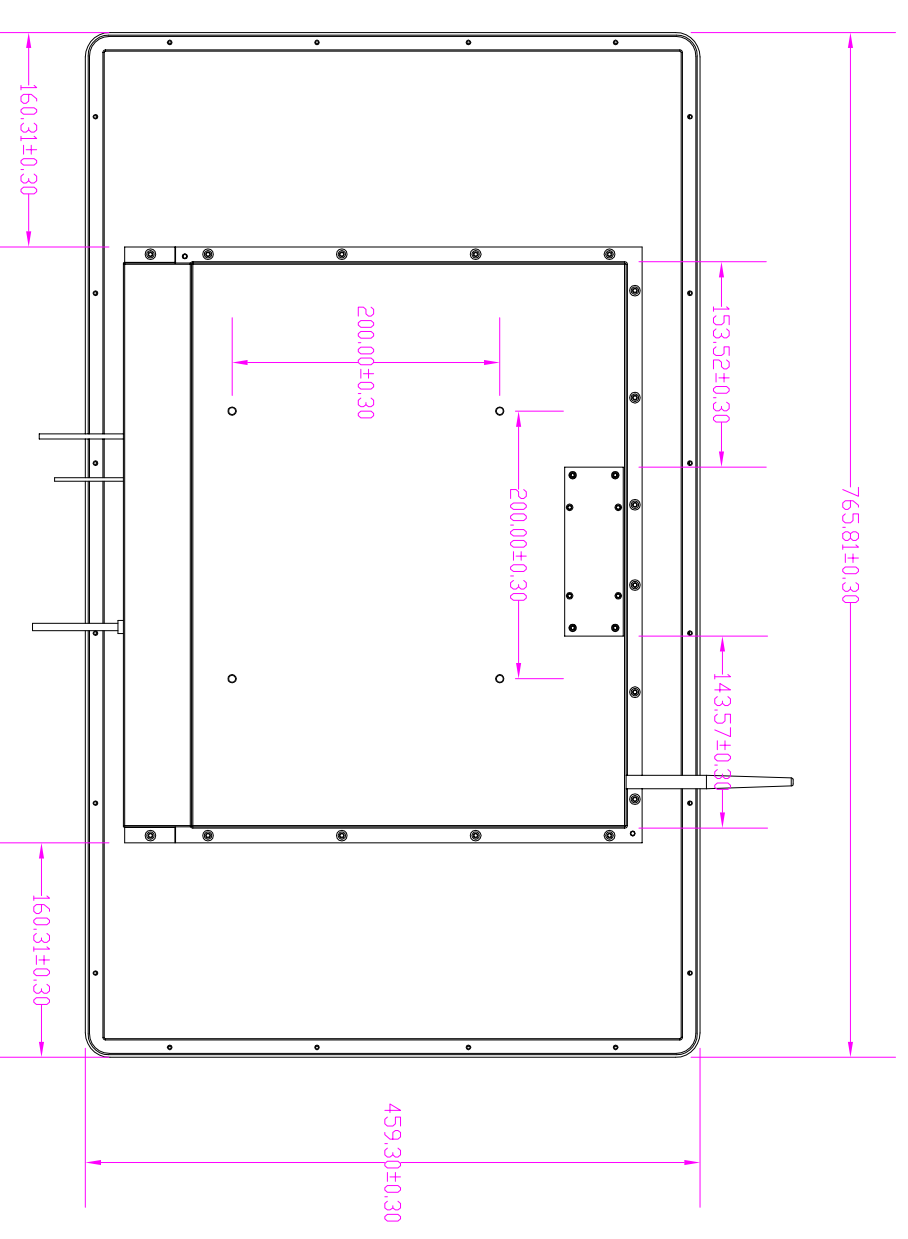

NOTES:  
 1. ALL MATERIALS AND COMPONENTS MUST BE ROHS COMPLIANT.

Rev	Date	Content	Approved
V1	2020-5-16	New	
V2	2021-8-6	Modified aluminum frame size.	
V3	2022-3-1	Change display thickness, 75.8mm to 103.5mm.	

1, Applicable model: MOT-32080H  
 Description: 32" Outdoor IP65 1500 Nits P-Cap Touch, 3.5mm  
 audio with Android

**Material**

Material	Material	TOLERANCES ARE
SGCC Steel	X	0.2
Powder coating Color 428C	.XX	0.15
LCD P320HVNO4.3	.XXX	0.05
Border Aluminium AL 5052 black		

PRJ(3)

Unit:	mm	SIZE:	A4
Tolerances:		±0.2	
Page :		1 of 1	
Confirm By:		Date:	Mimo PN: MOT-32080CH
Checked By:		Date: 2022-2-28	Drawing NO: LFB-32IP65-OS
Drawn By:	CHEN	Date:	MPN: PVT-32IP65US-TP-OS

1

3

4

5

6

7