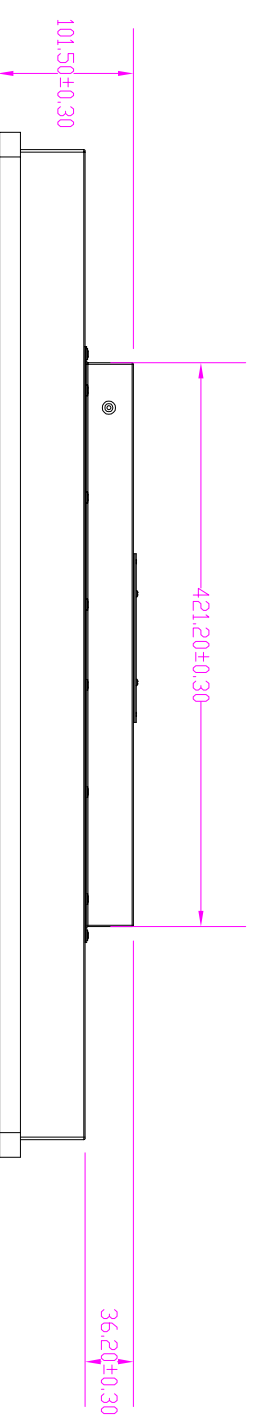

NOTES:  
 1. ALL MATERIALS AND COMPONENTS MUST BE ROHS COMPLIANT.

Rev	Date	Content	Approved
V1	2020-5-16	New	
V2	2021-8-6	Modified aluminum frame size.	
V3	2022-3-1	Change display thickness, 75.8mm to 103.5mm.	

1, Applicable model: MOT-32080H  
 Description: 32" Outdoor IP65 1500 Nits P-Cap Touch, 3.5mm  
 audio with Android

**Material**

Material	Material	TOLERANCES ARE
SGCC Steel	X	0.2
Powder coating Color 428C	.XX	0.15
LCD P320HVNO4.3	.XXX	0.05
Border Aluminium AL 5052 black		

PRJ(3)

Unit:	mm	SIZE:	A4
Tolerances:		±0.2	
Page :		1 of 1	
Confirm By:		Date:	Mimo PN: MOT-32080CH
Checked By:		Date: 2022-2-28	Drawing NO: LFB-32IP65-OS
Drawn By:	CHEN	Date:	MPN: PVT-32IP65US-TP-OS

1

3

4

5

6

7