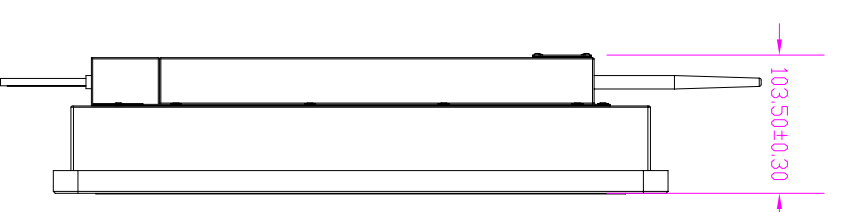

NOTES:  
 1. ALL MATERIALS AND COMPONENTS MUST BE ROHS COMPLIANT.

Rev	Date	Content	Approved
V1	2020-5-16	New	
V2	2021-8-6	Modified aluminum frame size.	
V3	2022-3-1	Change display thickness, 75.8mm to 103.5mm.	

1, Applicable model: MOT-32080H  
 Description: 32" Outdoor IP65 1500 Nits P-Cap Touch, 3.5mm  
 audio with Android

**Material**

Material	Material	TOLERANCES ARE
SGCC Steel	X	0.2
Powder coating Color 428C	.XX	0.15
LCD P320HVNO4.3	.XXX	0.05
Border Aluminium AL 5052 black		