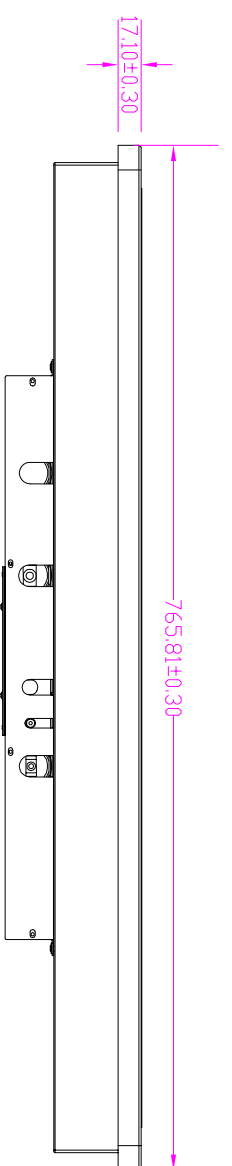

NOTES:  
 1. ALL MATERIALS AND COMPONENTS MUST BE ROHS COMPLIANT.

Rev	Date	Content	Approved
V1	2020-5-16	New	
V2	2021-8-6	Modified aluminum frame size.	
V3	2022-3-1	Change display thickness, 75.8mm to 103.5mm.	

1, Applicable model: MOT-32080H  
 Description: 32" Outdoor IP65 1500 Nits P-Cap Touch, 3.5mm  
 audio with Android

**Material**

Material	Material	TOLERANCES ARE
SGCC Steel	X	0.2
Powder coating Color 428C	.XX	0.15
LCD P320HVNO4.3	.XXX	0.05
Border Aluminium AL 5052 black		

PRJ(3)

Unit:	mm	SIZE:	A4
Tolerances:		±0.2	
Page :		1 of 1	
Confirm By:		Date:	Mimo PN: MOT-32080CH
Checked By:		Date: 2022-2-28	Drawing NO: LFB-32IP65-OS
Drawn By:	CHEN	Date:	MPN: PVT-32IP65US-TP-OS

1

3

4

5

6

7