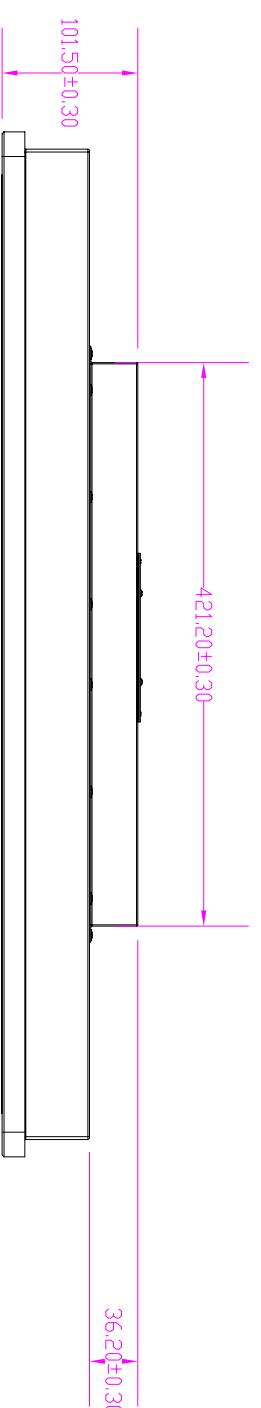

NOTES:
1. ALL MATERIALS AND COMPONENTS MUST BE ROHS COMPLIANT.

Rev	Date	Content	Approved
V1	2020-5-16	New	
V2	2021-8-6	Modified aluminum frame size.	
V3	2022-3-1	Change display thickness, 75.8mm to 103.5mm.	

1, Applicable model: MOD-32080H
Description: 32" Outdoor IP65 1500 Nits P-Cap Touch, 3.5mm audio

Material		TOLERANCES ARE	
Material	SGCC Steel	X	0.2
Powder coating	Color: 428C	.XX	0.15
LCD	P320HVNO4.3	.XXX	0.05
Border Aluminum	AL 5052 black		

Unit:	mm	SIZE:	A4	
Tolerances:	±0.2			
Page :	1 of 1			
Confirm By:		Date:		Mimo PN: MOD-32080CH
Checked By:		Date:	2022-2-28	Drawing NO: LFB-32IP65-TP
Drawn By:	CHEN	Date:		MPN: PVT-32IP65US-TP

1 2 3 4 5 6 7