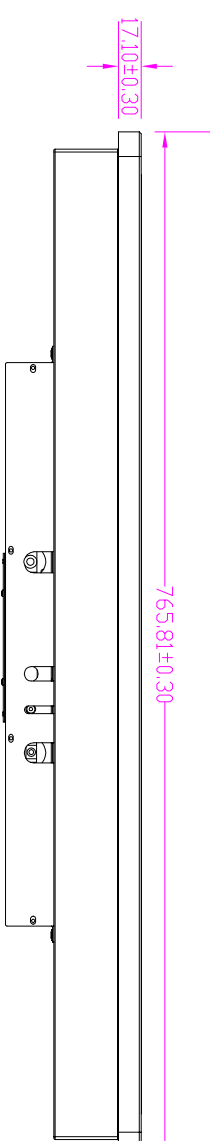

NOTES:
1. ALL MATERIALS AND COMPONENTS MUST BE ROHS COMPLIANT.

Rev	Date	Content	Approved
V1	2020-5-16	New	
V2	2021-8-6	Modified aluminum frame size.	
V3	2022-3-1	Change display thickness, 75.8mm to 103.5mm.	

1, Applicable model: MOD-32080H
Description: 32" Outdoor IP65 1500 Nits P-Cap Touch, 3.5mm audio

Material		TOLERANCES ARE	
Material	SGCC Steel	X	0.2
Powder coating	Color: 428C	.XX	0.15
LCD	P320HVNO4.3	.XXX	0.05
Border Aluminum	AL 5052 black		

Unit:	mm	SIZE:	A4	
Tolerances:	±0.2			
Page :	1 of 1			
Confirm By:		Date:		Mimo PN: MOD-32080CH
Checked By:		Date:	2022-2-28	Drawing NO: LFB-32IP65-TP
Drawn By:	CHEN	Date:		MPN: PVT-32IP65US-TP

1 2 3 4 5 6 7