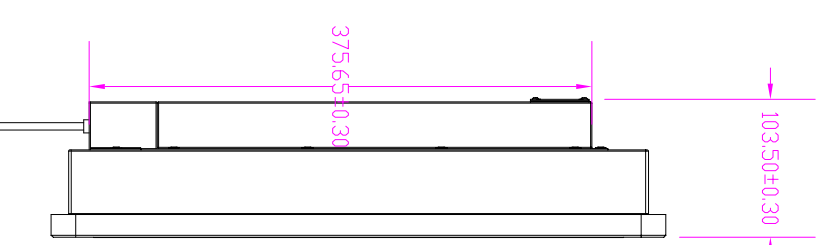

NOTES:
1. ALL MATERIALS AND COMPONENTS MUST BE ROHS COMPLIANT.

Rev	Date	Content	Approved
V1	2020-5-16	New	
V2	2021-8-6	Modified aluminum frame size.	
V3	2022-3-1	Change display thickness, 75.8mm to 103.5mm.	

1, Applicable model: MOD-32080H
Description: 32" Outdoor IP65 1500 Nits P-Cap Touch, 3.5mm audio

Material		TOLERANCES ARE	
Material	SGCC Steel	X	0.2
Powder coating	Color: 428C	.XX	0.15
LCD	P320HVNO4.3	.XXX	0.05
Border Aluminum	AL 5052 black		

Unit:	mm	SIZE:	A4	
Tolerances:	±0.2			
Page :	1 of 1			
Confirm By:		Date:		Mimo PN: MOD-32080CH
Checked By:		Date:	2022-2-28	Drawing NO: LFB-32IP65-TP
Drawn By:	CHEN	Date:		MPN: PVT-32IP65US-TP

1 2 3 4 5 6 7