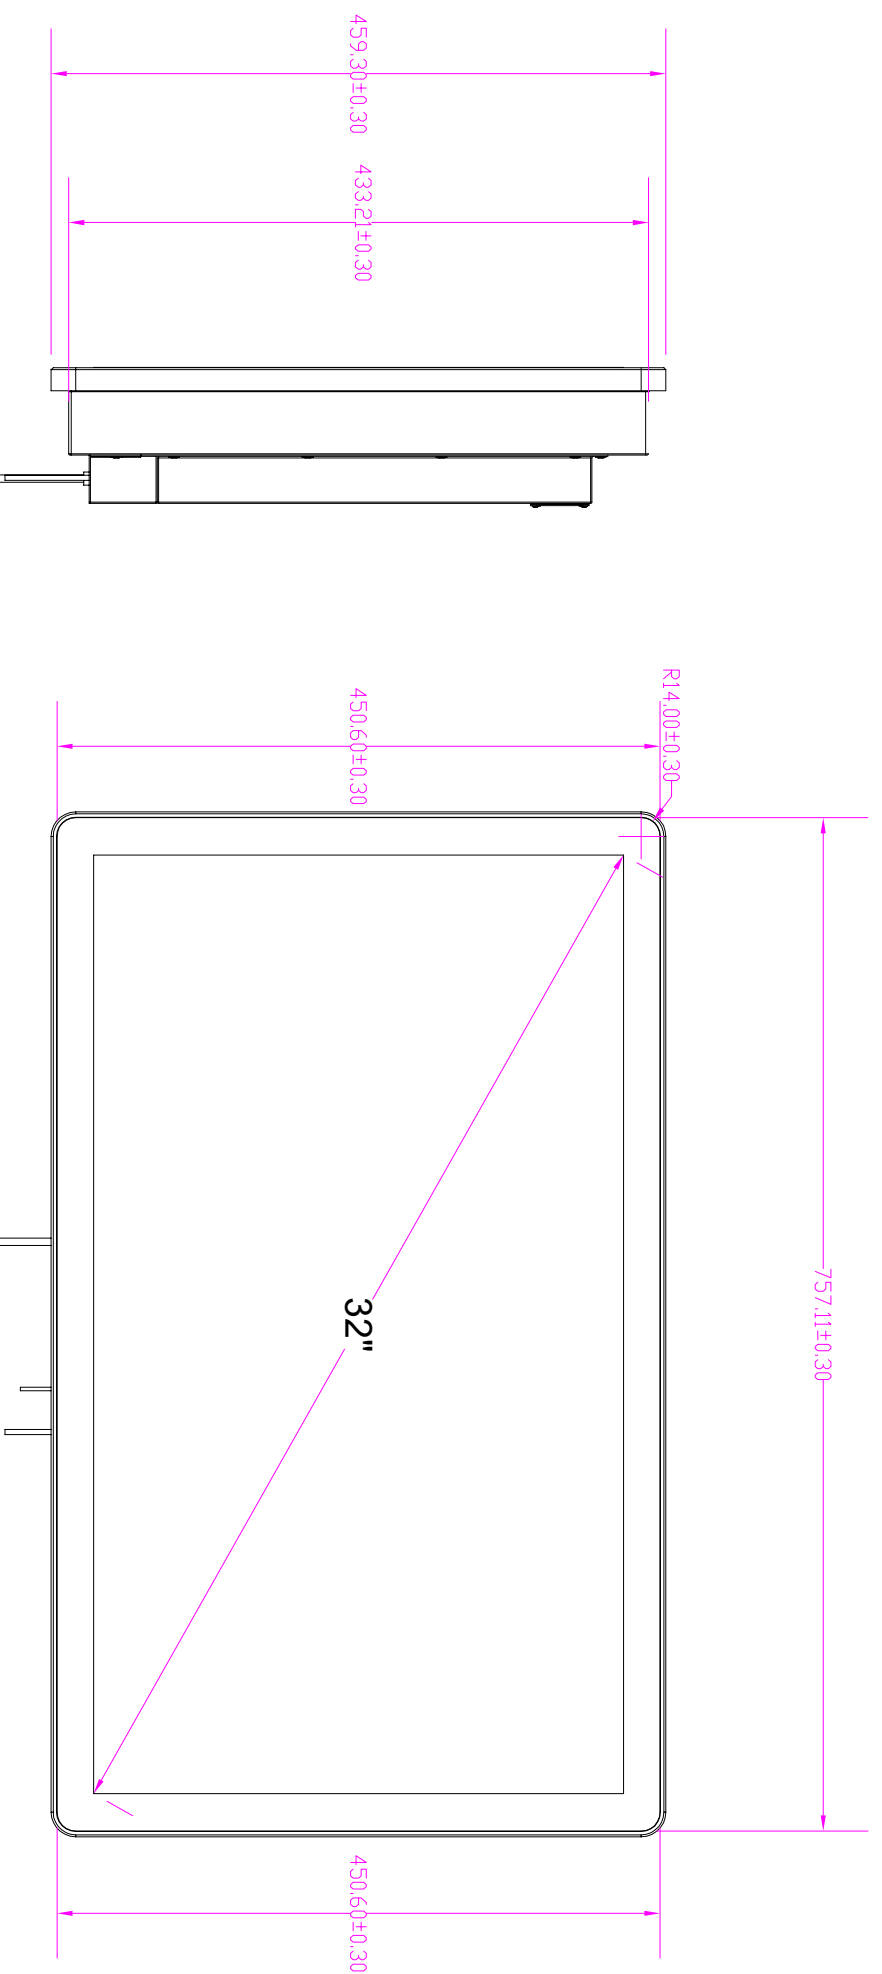

NOTES:
1. ALL MATERIALS AND COMPONENTS MUST BE ROHS COMPLIANT.

Rev	Date	Content	Approved
V1	2020-5-16	New	
V2	2021-8-6	Modified aluminum frame size.	
V3	2022-3-1	Change display thickness, 75.8mm to 103.5mm.	

1, Applicable model: MOD-32080H
Description: 32" Outdoor IP65 1500 Nits P-Cap Touch, 3.5mm audio

Material		TOLERANCES ARE	
Material	SGCC Steel	X	0.2
Powder coating	Color: 428C	.XX	0.15
LCD	P320HVNO4.3	.XXX	0.05
Border Aluminum	AL 5052 black		

Unit:	mm	SIZE:	A4	
Tolerances:	±0.2			
Page :	1 of 1			
Confirm By:		Date:		Mimo PN: MOD-32080CH
Checked By:		Date:	2022-2-28	Drawing NO: LFB-32IP65-TP
Drawn By:	CHEN	Date:		MPN: PVT-32IP65US-TP

1 2 3 4 5 6 7