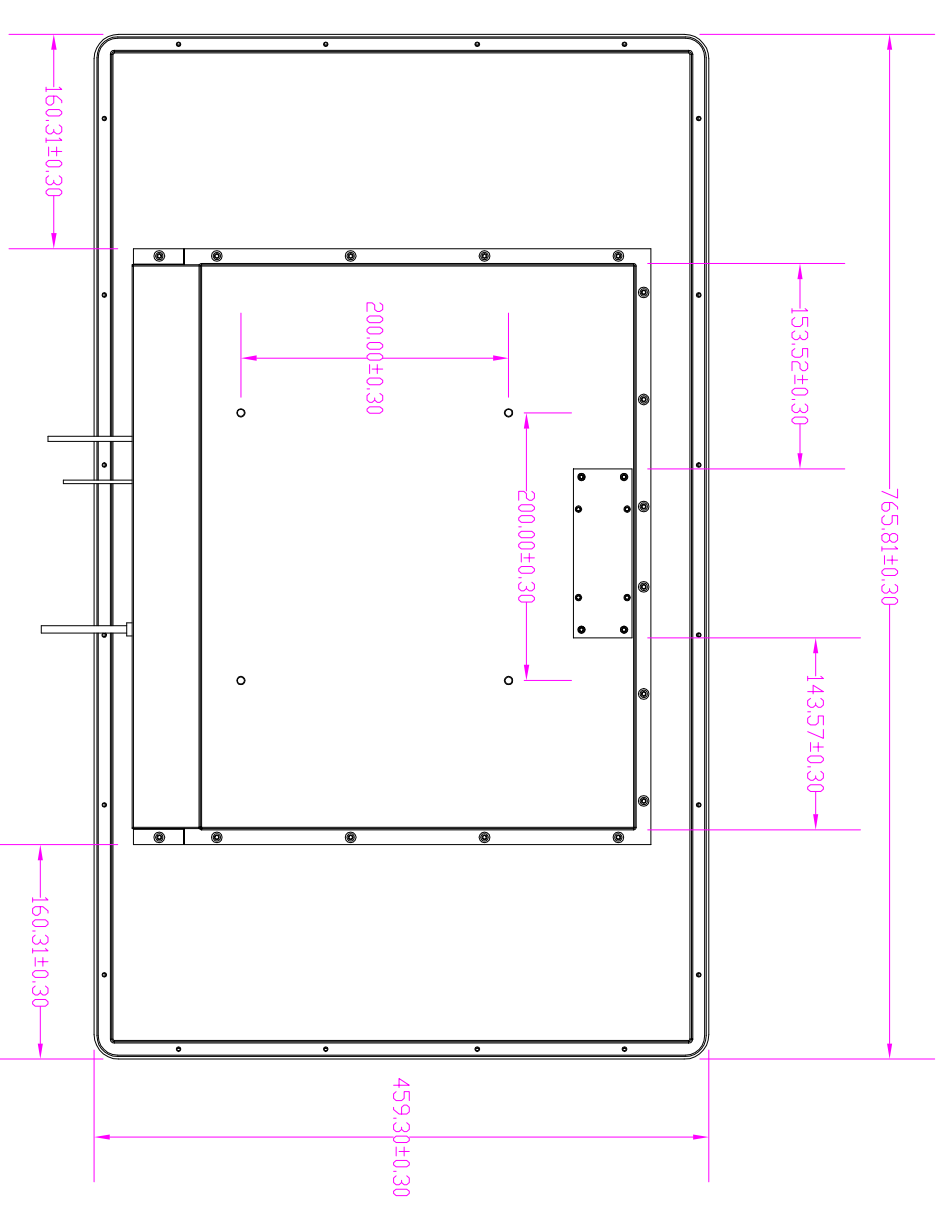

NOTES:
1. ALL MATERIALS AND COMPONENTS MUST BE ROHS COMPLIANT.

Rev	Date	Content	Approved
V1	2020-5-16	New	
V2	2021-8-6	Modified aluminum frame size.	
V3	2022-3-1	Change display thickness, 75.8mm to 103.5mm.	

1, Applicable model: MOD-32080H
Description: 32" Outdoor IP65 1500 Nits P-Cap Touch, 3.5mm audio

Material		TOLERANCES ARE	
Material	SGCC Steel	X	0.2
Powder coating	Color: 428C	.XX	0.15
LCD	P320HVNO4.3	.XXX	0.05
Border Aluminum	AL 5052 black		

Unit:	mm	SIZE:	A4	
Tolerances:	±0.2			
Page :	1 of 1			
Confirm By:		Date:		Mimo PN: MOD-32080CH
Checked By:		Date:	2022-2-28	Drawing NO: LFB-32IP65-TP
Drawn By:	CHEN	Date:		MPN: PVT-32IP65US-TP

1 2 3 4 5 6 7