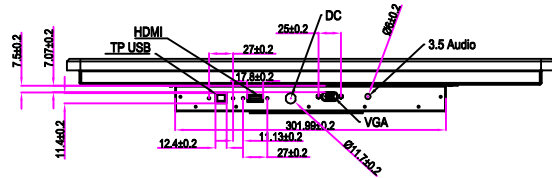

NOTES:  
1. ALL MATERIALS AND COMPONENTS MUST BE RoHS COMPLIANT.

Rev	Date	Content	Approved
V2	2020-3-6	Change VESA from 100*100 to 200*100mm	
V3	2020-5-16	Add Mimo PN	

1, Applicable model: MOD-21580H  
Description: 21.5" Outdoor IP65 1500 Nits Non-Touch 3.5mm audio  
2, Applicable model: MOD-21580CH  
Description: 21.5" Outdoor IP65 1500 Nits P-Cap Touch, 3.5mm audio

Material		TOLERANCES ARE	
Material	SGCC Steel	.X	0.2
Powder coating	Color 428C	.XX	0.15
LCD	P215HAN02.0	.XXX	0.05
Border Aluminum	ADC12 black		

Unit:	mm	SIZE:	A4		
Tolerances:	±0.2				
Page :	1 of 1				
Confirm By:		Date:		Mimo PN:	MOD-21580H/ MOD-21580CH
Checked By:		Date:	2019-12-7	Drawing NO:	LFB-215IP65-TP
Drawn By:	CHEN	Date:		MPN:	PVT-215IP65US-TP