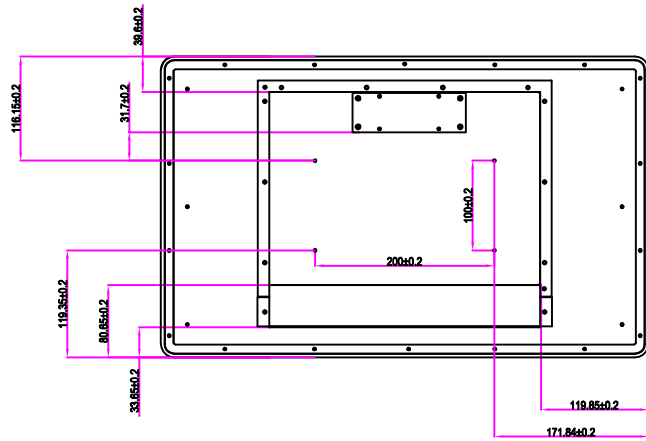

NOTES:  
1. ALL MATERIALS AND COMPONENTS MUST BE RoHS COMPLIANT.

Rev	Date	Content	Approved
V2	2020-3-6	Change VESA from 100*100 to 200*100mm	
V3	2020-5-16	Add Mimo PN	

1, Applicable model: MOD-21580H  
Description: 21.5" Outdoor IP65 1500 Nits Non-Touch 3.5mm audio  
2, Applicable model: MOD-21580CH  
Description: 21.5" Outdoor IP65 1500 Nits P-Cap Touch, 3.5mm audio

Material		TOLERANCES ARE	
Material	SGCC Steel	.X	0.2
Powder coating	Color 428C	.XX	0.15
LCD	P215HAN02.0	.XXX	0.05
Border Aluminum	ADC12 black		

Unit:	mm	SIZE:	A4		
Tolerances:	±0.2				
Page :	1 of 1				
Confirm By:		Date:		Mimo PN:	MOD-21580H/ MOD-21580CH
Checked By:		Date:	2019-12-7	Drawing NO:	LFB-215IP65-TP
Drawn By:	CHEN	Date:		MPN:	PVT-215IP65US-TP