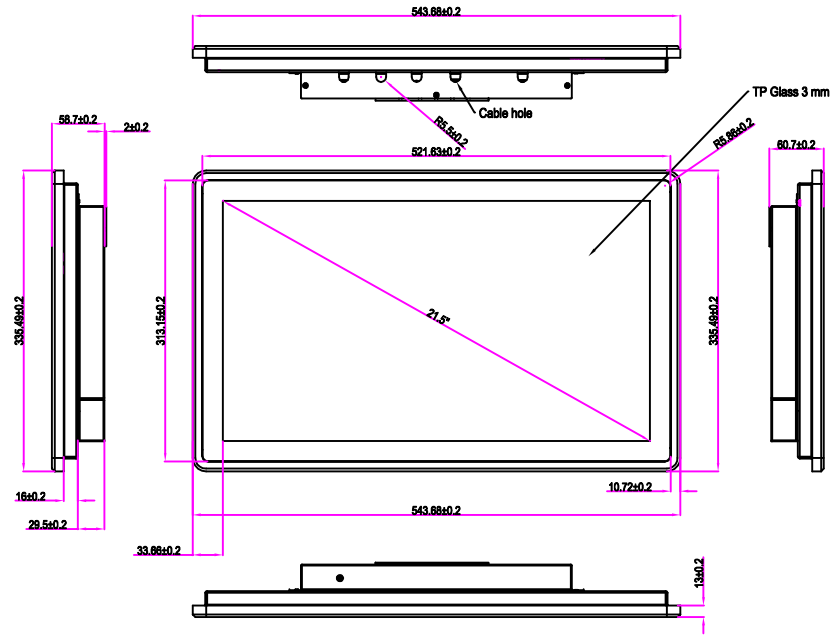

NOTES:  
1. ALL MATERIALS AND COMPONENTS MUST BE RoHS COMPLIANT.

Rev	Date	Content	Approved
V2	2020-3-6	Change VESA from 100*100 to 200*100mm	
V3	2020-5-16	Add Mimo PN	

1, Applicable model: MOD-21580H  
Description: 21.5" Outdoor IP65 1500 Nits Non-Touch 3.5mm audio  
2, Applicable model: MOD-21580CH  
Description: 21.5" Outdoor IP65 1500 Nits P-Cap Touch, 3.5mm audio

Material		TOLERANCES ARE	
Material	SGCC Steel	.X	0.2
Powder coating	Color 428C	.XX	0.15
LCD	P215HAN02.0	.XXX	0.05
Border Aluminum	ADC12 black		

Unit:	mm	SIZE:	A4		
Tolerances:	±0.2				
Page :	1 of 1				
Confirm By:		Date:		Mimo PN:	MOD-21580H/ MOD-21580CH
Checked By:		Date:	2019-12-7	Drawing NO:	LFB-215IP65-TP
Drawn By:	CHEN	Date:		MPN:	PVT-215IP65US-TP