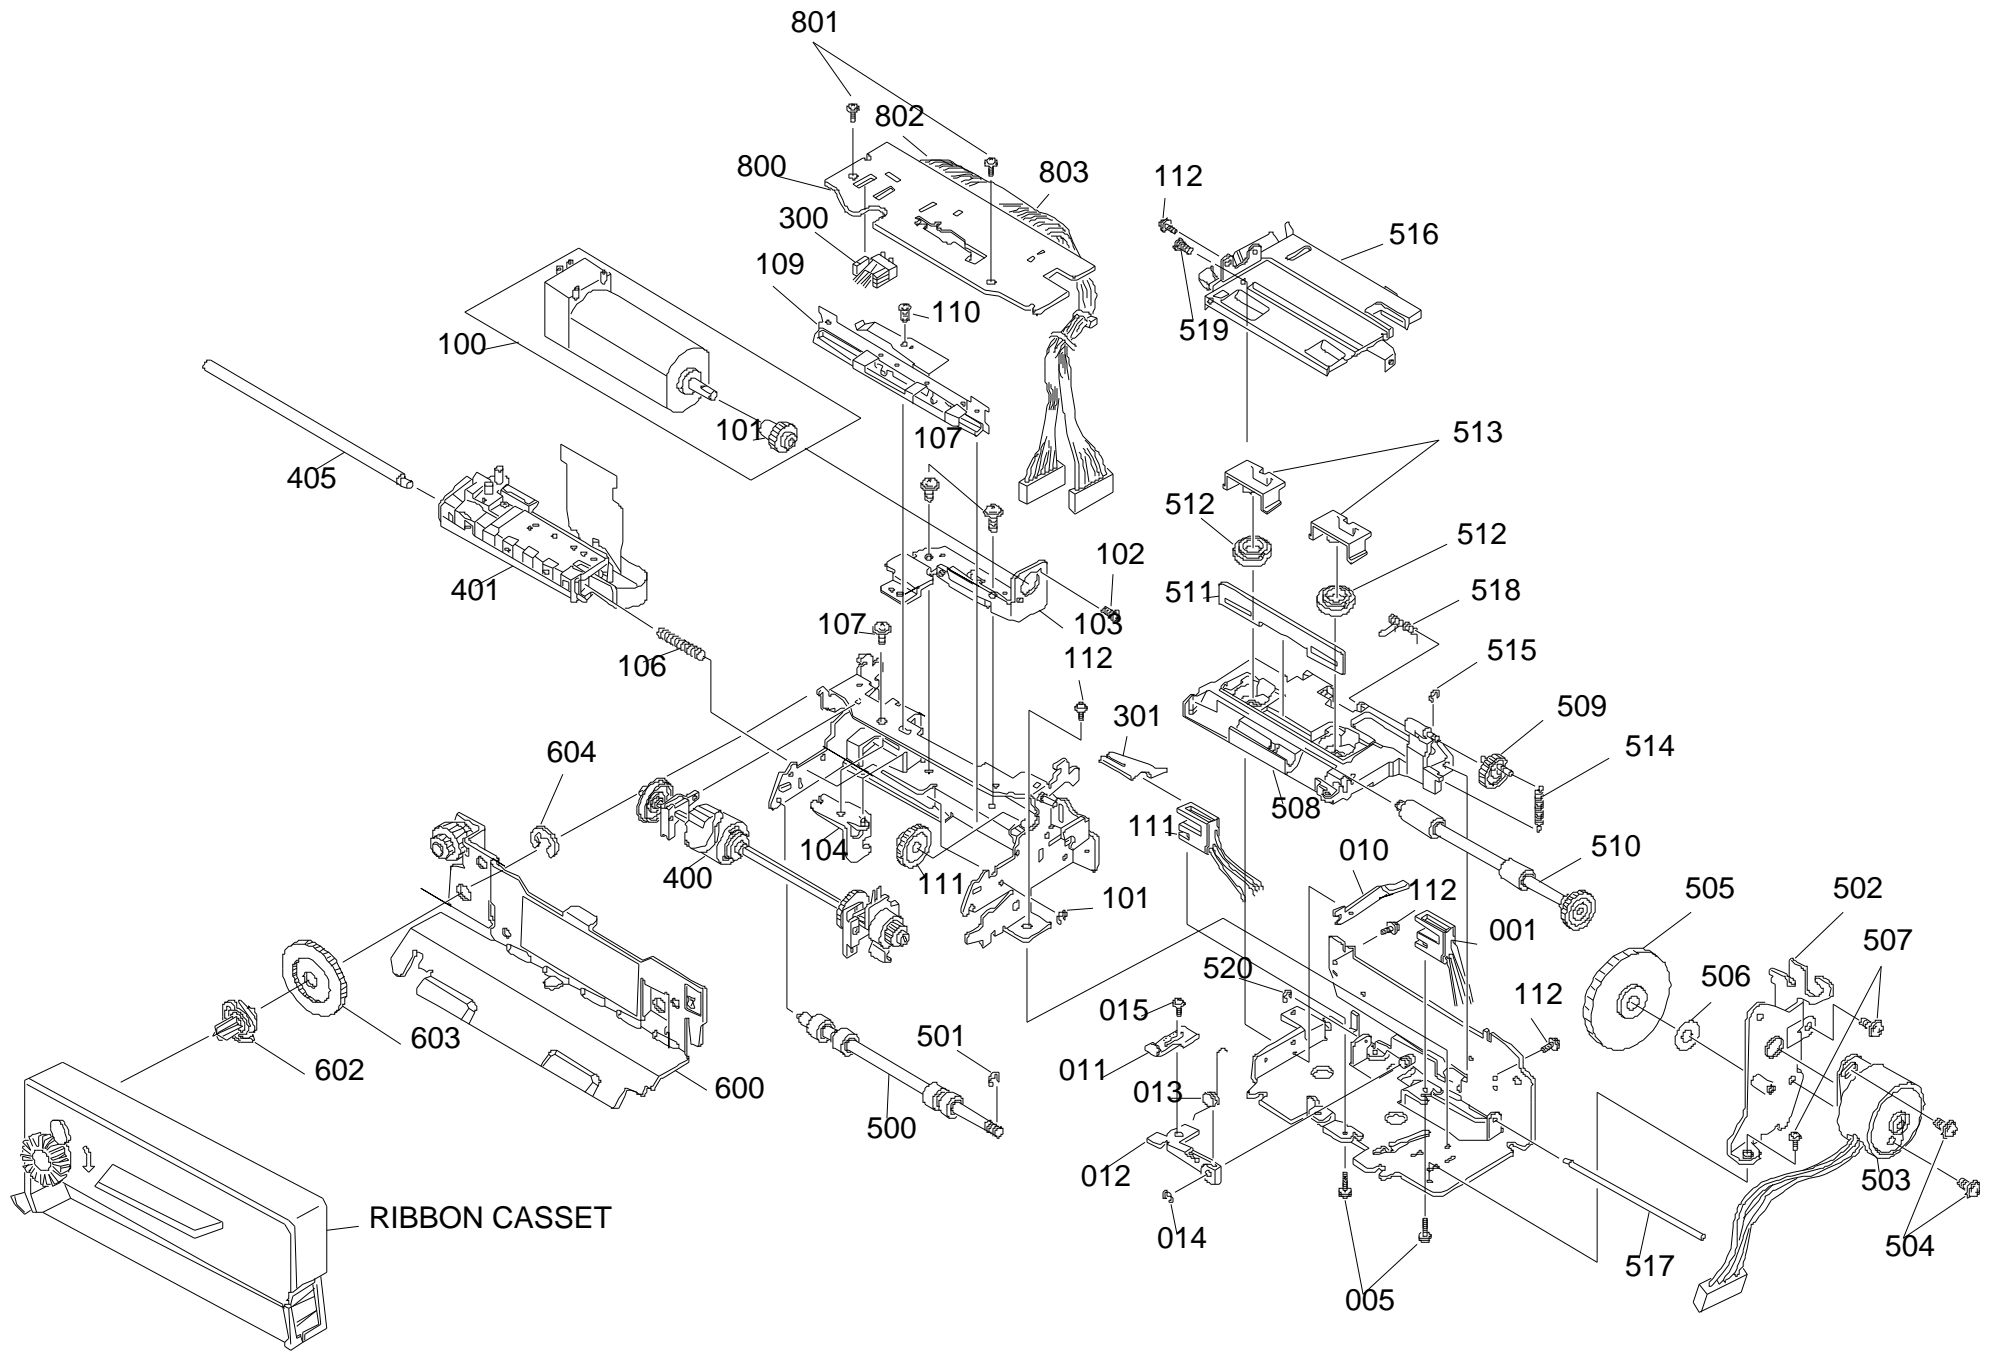

EXPLODED DIAGRAM FOR TM-U295 NO.1

RIBBON CASSETTE