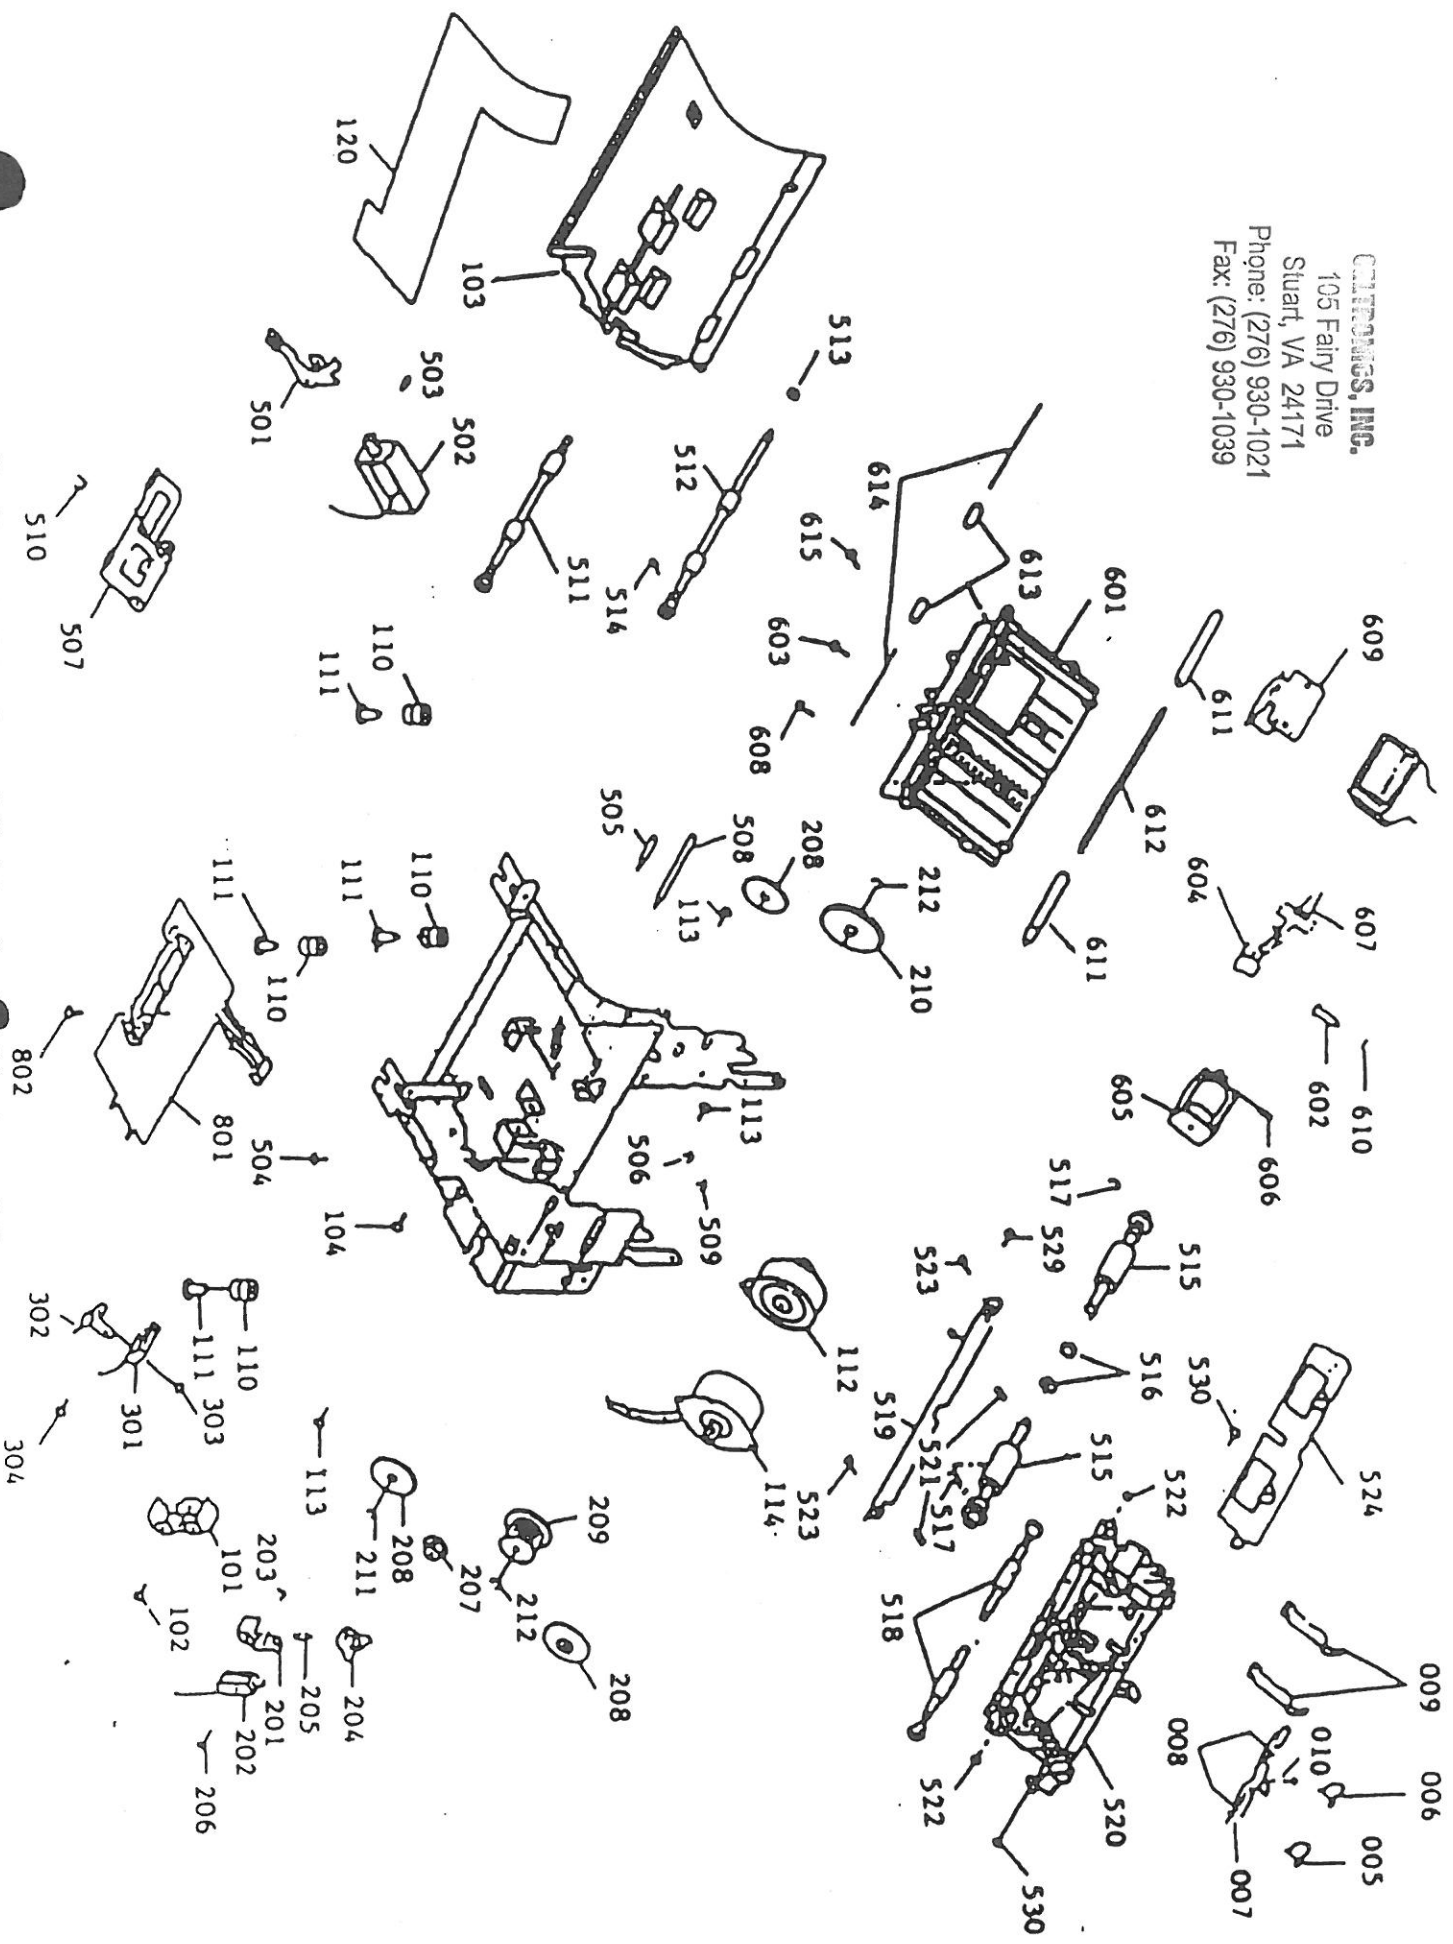

EXPLODED DIAGRAM FOR Model-930 No 2

CELTRONICS, INC.
 105 Fairy Drive
 Phone: (276) 333-1111
 Fax: (276) 930-1039

CELTRONICS, INC.
105 Fairy Drive
Stuart, VA 24171
Phone: (276) 930-1021
Fax: (276) 930-1039

EPSON TM930 AUTO-CUTTER

EPSON TM930 TAKE-UP

CATERPILLAR, INC.
 105 Fairy Drive
 Stuart, VA 24171
 Phone: (276) 930-1021
 Fax: (276) 930-1039

EXPLODED DIAGRAM E
 Model-930 No.1