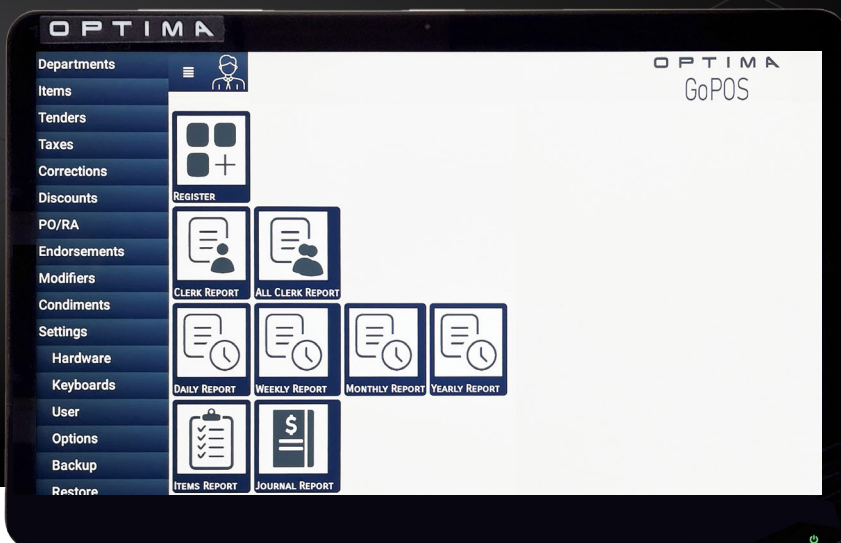

OPTIMA
APOS SERIES
 15.6" TOUCH SCREEN

APOS-05

A TRUE COMPLETE ALL-IN-ONE POS SOLUTION

Refined POS Terminal For Small to Medium Size Business Applications

The Optima APOS-05® is a true All-In-One POS Terminal equipped with a large 15.6" Touch Screen making it a great choice for medium and large commercial applications such as supermarkets, larger restaurants and retailers! The Optima APOS-05® features a Rockchip Processor, and large 10.1" color customer display, 3 1/8" Thermal Receipt Printer with fast paper roll replacement & Auto Cutter, Bluetooth, and WIFI.

Power-packed performance

APOS-05 model is designed and tested to withstand the busiest checkouts! Equipped with Rockchip quad-core processor, its high energy efficiency and low power consumption characteristics ensure the stable, efficient and safe system operation of the product. All Optima APOS Series systems are also equipped with Ethernet, USB, R232 and Cash Drawer Ports to readily support all your POS accessories.

10.1" Customer Display
 *Standard feature

EMBEDDED WITH

OPTIMA

GoPOS

Optima GoPOS® Software

The **OPTIMA APOS Series** is embedded with our proprietary Android OS based Optima GoPOS® software offering smoother functionality to meet the needs of various business applications such as retail & convenience stores, restaurants and supermarkets.

Optima GoPOS® is frequently improved with software updates by adding new feature releases, functions, enhancements and performance improvements.

Optima GoPOS Features

- **Unlimited Products**
- **Unlimited Departments**
- **Unlimited Tenders**
- **Unlimited Keyboards**
- **User friendly intuitively designed interface**
- **Barcode scanning** (*compatible with all optima scanners*)
- **PC Software Included**
- **Back Office Integration Ready**
- **Transfer mobile compatible**
- **3rd party payment integration support**
- **Customizable keyboard layouts**
- **Monthly Sales Reporting**
- **Custom reports supported**