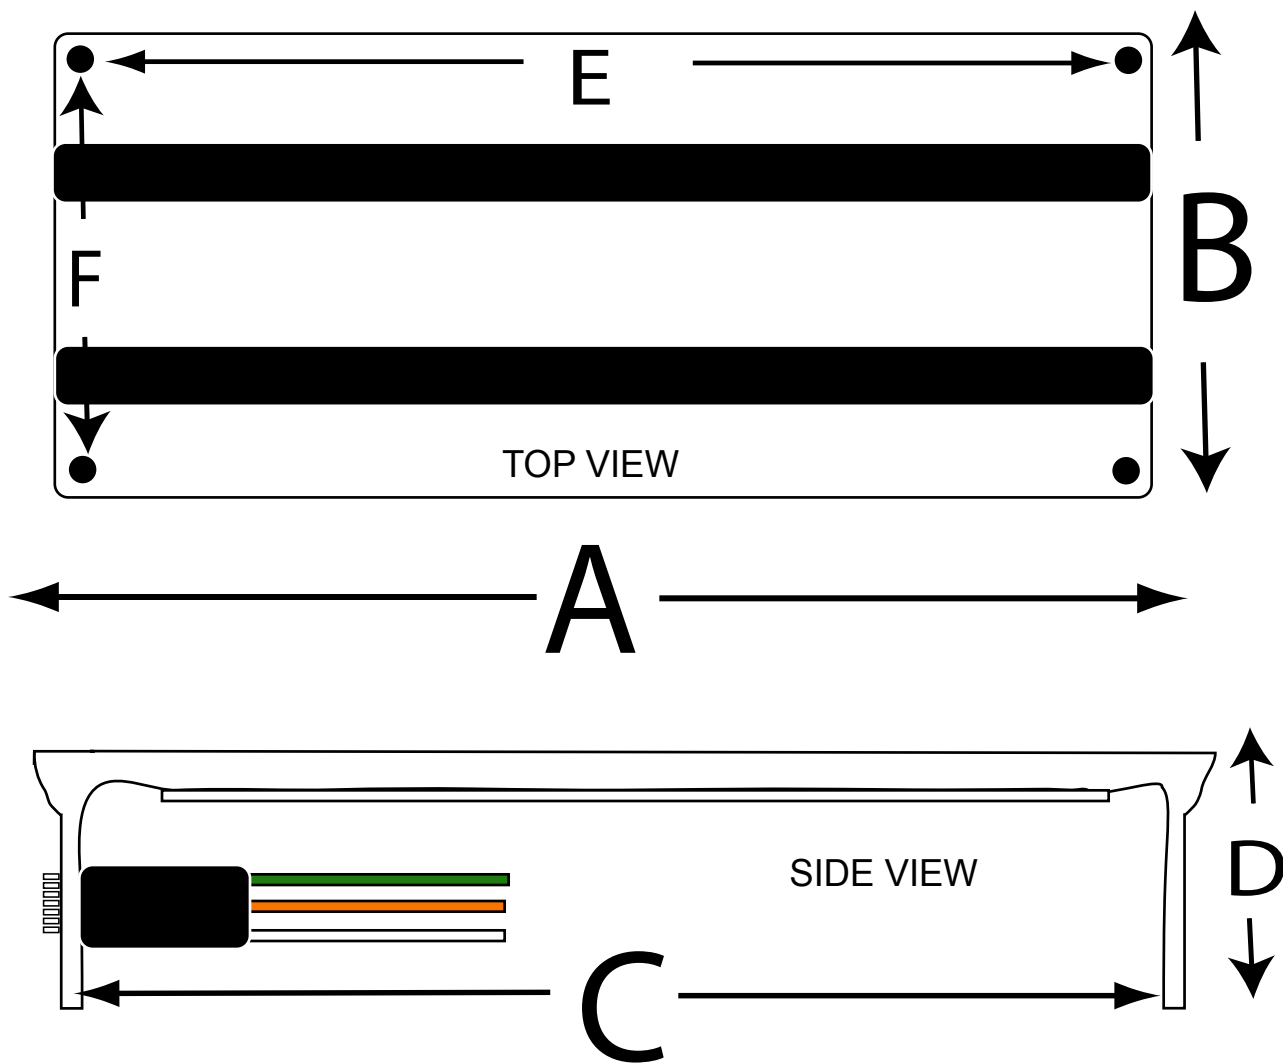

ALUMITONE™ BASSBAR™ SIZE SPECS

	3.5	4.0	4.5
A	3.5"	4.0"	4.5"
B	1.5"	1.5"	1.5"
C	3.3"	3.8"	4.3"
D	0.88"	0.88"	0.88"
E	2.8"	3.3"	3.8"
F	1.2"	1.2"	1.2"

Measurements for E and F are from Center of hole to Center of hole