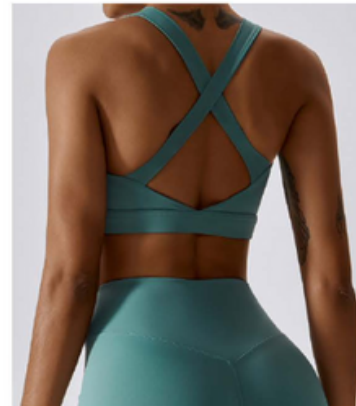

**SL157**  
SPORTS BRA

**SL158**  
SPORTS LEGGING

COLOR 

RTS  
PRODUCTS

**SL159**  
SPORTS LONG SLEEVE

**SL160**  
SPORTS LEGGING

**SL161**  
SPORTS BRA

COLOR 

**SL161**  
SPORTS BRA

**SL162**  
SPORTS SHORTS

**SL160**  
SPORTS LONG SLEEVE

COLOR 

RTS  
PRODUCTS

SL163  
SPORTS BRA

COLOR    

RTS  
PRODUCTS