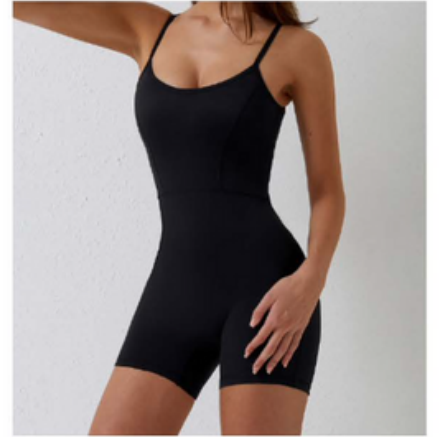

SL138  
SPORTS BRA

COLOR ● ● ● ●

RTS  
PRODUCTS

**SL139**  
SPORTS LEGGING

COLOR 

SL140  
SPORTS BRA

SL141  
SPORTS SHORTS

COLOR

**RTS**  
PRODUCTS

**SL142**  
SPORTS BRA

**SL143**  
SPORTS LEGGING

COLOR 

SL144  
SPORTS JUMPSUIT

COLOR     

**SL145**  
SPORTS JUMPSUIT

COLOR 