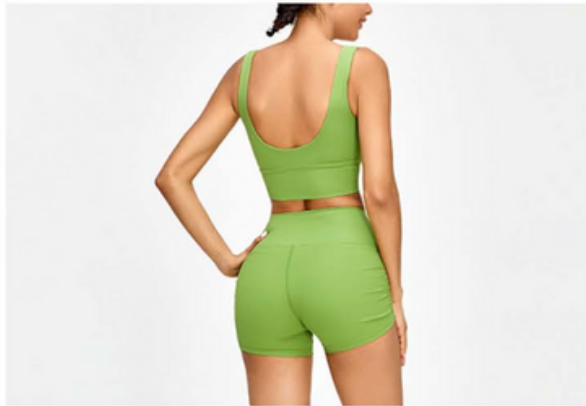

**Hingto**<sup>®</sup>  
MANUFACTURING, SIMPLIFIED

COLLECTION HW050

**SL134**  
SPORTS BRA

**SL135**  
SPORTS SHORTS

COLOR 

**SL136**  
SPORTS BRA

**SL137**  
SPORTS SHORTS

COLOR ● ● ● ● ●

SL138  
SPORTS BRA

COLOR ● ● ● ●

RTS  
PRODUCTS

**SL139**  
SPORTS LEGGING

COLOR 

SL140  
SPORTS BRA

SL141  
SPORTS SHORTS

COLOR

**RTS**  
PRODUCTS

**SL142**  
SPORTS BRA

**SL143**  
SPORTS LEGGING

COLOR 

SL144  
SPORTS JUMPSUIT

COLOR     

**SL145**  
SPORTS JUMPSUIT

COLOR 