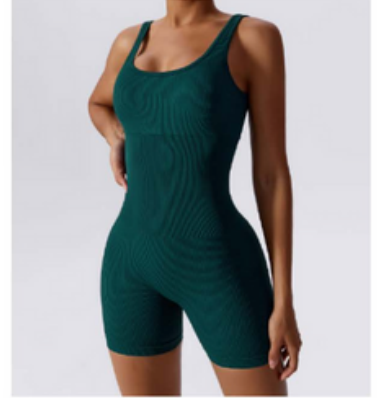

SL138  
SPORTS BRA

COLOR ● ● ● ●

RTS  
PRODUCTS

**SL139**  
SPORTS LEGGING

COLOR 

SL140  
SPORTS BRA

SL141  
SPORTS SHORTS

COLOR

**RTS**  
PRODUCTS

**SL142**  
SPORTS BRA

**SL143**  
SPORTS LEGGING

COLOR 

SL144  
SPORTS JUMPSUIT

COLOR     

**SL145**  
SPORTS JUMPSUIT

COLOR 