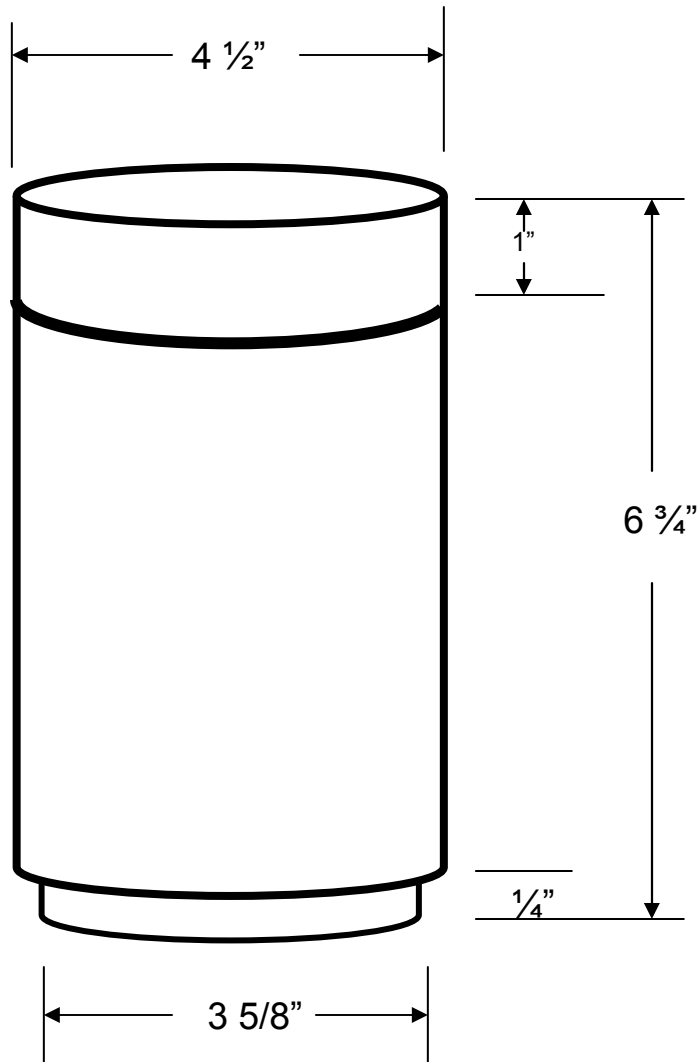

Down Spout Filter Blind Insert

Down Spout Filter Blind Insert is used to restrict rainwater from entering the storage tank. Simply remove the stainless steel mesh filter and replace it with the Blind Insert.