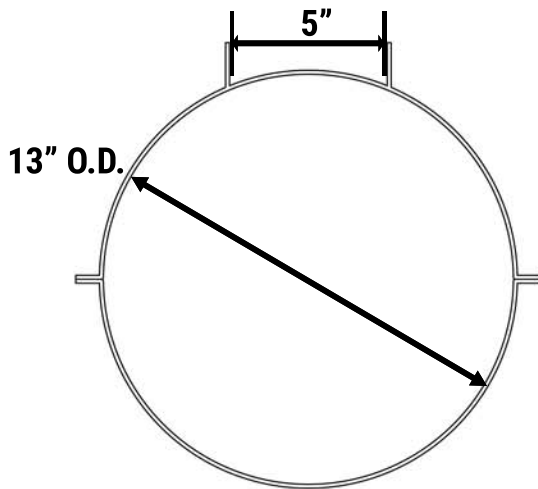

The **WISY Mounting Bracket** is an all stainless steel bracket for mounting either a WFF100 or WFF150 WISY Vortex Filter. The mounting bracket allows the vortex filter to be mounted to a wall, side of a storage tank, or other vertical surfaces.

Below are the dimensions and the specifications for the WISY Wall Mount Bracket:

SUPPORT BRACE  
TOP VIEW

FRONT VIEW WITH  
SUPPORT BRACE

SIDE VIEW WITH  
SUPPORT BRACE

PART NUMBER: WH0303

Rainwater Management Solutions  
1260 W Riverside Drive  
Salem, VA 24153