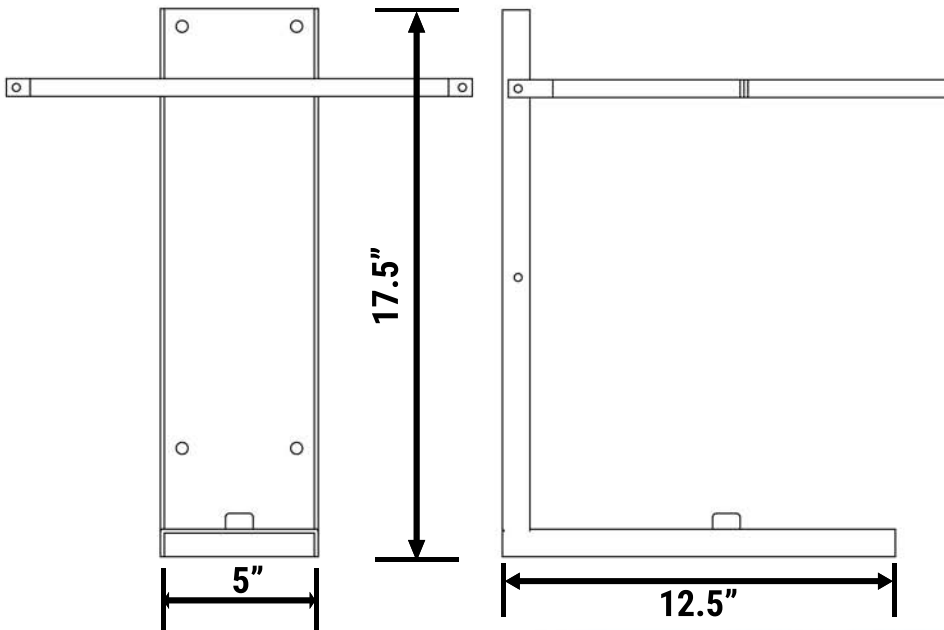

The **WISY Mounting Bracket** is an all stainless steel bracket for mounting either a WFF100 or WFF150 WISY Vortex Filter. The mounting bracket allows the vortex filter to be mounted to a wall, side of a storage tank, or other vertical surfaces.

Below are the dimensions and the specifications for the WISY Wall Mount Bracket:

SUPPORT BRACE  
TOP VIEW

FRONT VIEW WITH  
SUPPORT BRACE

SIDE VIEW WITH  
SUPPORT BRACE

PART NUMBER: WH0303

Rainwater Management Solutions  
1260 W Riverside Drive  
Salem, VA 24153