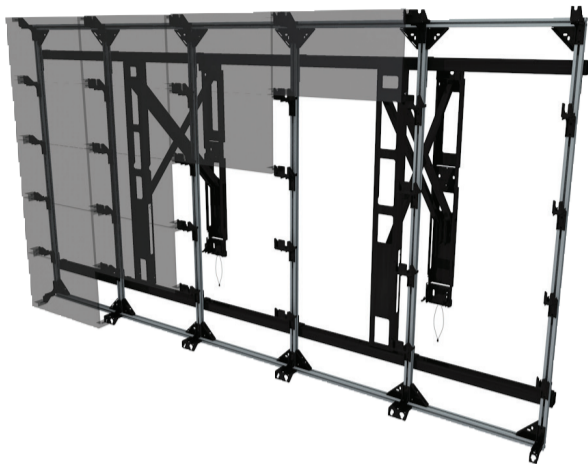

PRODUCT SPOTLIGHT

ADVERTISEMENT

PEERLESS-AV'S LED WALL MOUNTING SYSTEM

Designed and built to your video wall specifications, Peerless-AV's direct view LED mounting system features a quick and easy pop-out mechanism and a modular design for custom installs. A flat, space-saving wall mount also available.

Contact: info@peerless-av.com • www.peerless-av.com • 800-865-2112
COME SEE US AT BOOTH #907

PLANAR QE SERIES 4K LCD DISPLAYS

The Planar QE Series is a line of 4K LCD displays that incorporates an embedded media player and software to provide a simple and cost-effective way of designing, distributing and playing back ultra-high resolution digital signage on a single display or multiple displays within a network.

Contact: www.planar.com/QE
COME SEE US AT BOOTH #407

LEYARD DIRECTLIGHT LED VIDEO WALL SYSTEM

The next-generation Leyard DirectLight LED Video Wall System is a family of seamless, ultra-fine pitch LED video wall displays ideal for digital signage. The displays feature an off-board design with redundant power, fully-front serviceable ADA-complaint mounting system and has a 16:9 form factor, accommodating a wide range of signage installations.