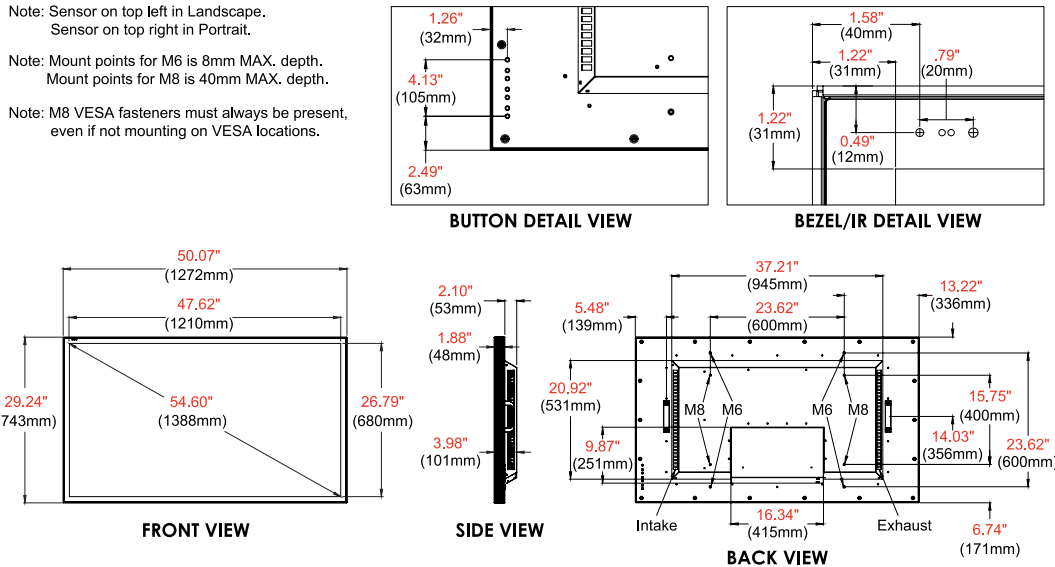

Power

AC INPUT	100 VAC to 240 VAC, 50 to 60 Hz
POWER CONSUMPTION	Typical: 308W Maximum: 364W
STANDBY POWER	<0.5W (passive mode) <2.0W (active mode)

Input/Output Connections

ATSC TUNER MODULE PORT	(for future use) (x1)
HDMI INPUT	HDMI (x2), 480i, 480p, 720p, 1080i, 1080p
CVBS INPUT	3.5mm (x1)
DISPLAYPORT	DP (x1)
ANALOG AUDIO OUTPUT	3.5mm Headphone Jack (x1)
DIGITAL AUDIO OUTPUT	Optical (x1)
USB DATA INPUT	USB 2.0 A (x1) [Audio, Video, Text & Photo]
RS232 INPUT	3.5mm TRS Jack (x1)
RS232 OUTPUT	(for future use)(x1)
12VDC 2.5A OUTPUT	2.5mm (x1)
USB POWER 5VDC 2.4A OUTPUT	USB 2.0 A (x1)
IR EXTENDER INPUT	3.5mm (x1)
IR OUTPUT (REPEATER)	3.5mm (x1)
AMBIENT LIGHT SENSOR EXTENDER	3.5mm (x1)
LAN INPUT	RJ-45 (x1)

Environmental

OPERATING TEMPERATURE	-31°F - 140°F (-35°C - 60°C)
IP RATING	IP66
REGULATORY	FCC Class A, cULus, CE

Package Specifications

	PACKAGE SIZE (W x H x D)	PACKAGE SHIP WEIGHT	PACKAGE UPC CODE	PACKAGE CONTENTS	UNITS IN PACKAGE
XHB553	56.93" x 34.53" x 9.84" (1446 x 877 x 250mm)	113lb (51.26kg)	735029339489	Display, Waterproof Universal Remote Control, User's Guide, 3mm Hex Wrench, Power Cord and IR Extender	1

Accessories

ACCD-05K: 5 Volt Accessory Kit	ACCD-ALS: Ambient Light Sensor Extender
ACCD-12K: 12 Volt Accessory Kit	ACCD-IRREP: IR Repeater

All dimensions = inch (mm)

Architect Specifications

The Xtreme™ High Bright Outdoor Display shall be a Peerless-AV model XHB553 and shall be located where indicated on the plans. Assembly and installation shall be done according to instructions provided by the manufacturer.

Visit peerless-av.com to see the complete line of AV solutions from Peerless-AV, including outdoor displays, kiosks, display mounts, projector mounts, carts/stands, and a full assortment of accessories.

Peerless-AV
2300 White Oak Circle
Aurora, IL 60502 USA
(800) 865-2112
(630) 375-5100
Fax: (800) 359-6500

Peerless-AV EMEA
Unit 3 Watford Interchange
Colonial Way, Watford
Herts, WD24 4WP
United Kingdom
+44 (0) 1923 200100
Fax: +44 (0) 1923 200101

Peerless-AV Latin America
Av. de las Industrias 413
Parque Industrial Escobedo
General Escobedo, N.L.,
México, 66062
+52 (81) 8384-8300
Fax: +52 (81) 8384-8360