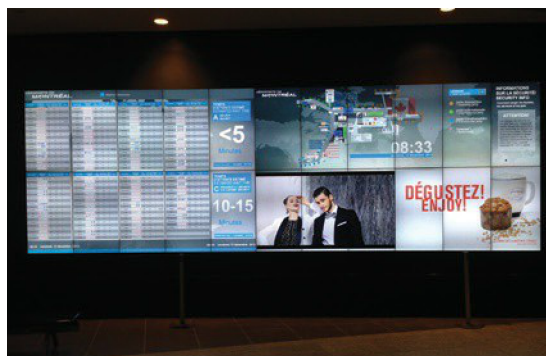

## PASSPORT TO DISPLAYS

With the expansion of the international terminal and the addition of new restaurants, shops, and a duty-free area, the Montréal-Pierre Elliott Trudeau International Airport, the busiest airport in Quebec, Canada, was looking to further enhance the space with visual elements that were both eye catching and informational, providing wayfinding and up-to-date flight information at customs and the security check.

Peerless-AV's DS-VW765-POR mounts were utilized in this 11x2 video wall.

the needs for the project, Cablage Expert recommended Peerless-AV to provide the display and video wall mounts.

The team employed Peerless-AV's SmartMount Full Service Video Wall Mounts in both landscape (DS-VW765-LAND) and portrait (DS-VW765-POR) orientations. Offering a modular design, the Peerless-AV SmartMount Full Service Video Wall Mounts allowed the Cablage Expert team to create a variety of video wall display configurations. The Cablage Expert team

Utilizing Peerless-AV's DS-VW765-LAND mounts, Cablage Expert installed a 4x3 video wall comprised of 55-inch landscape displays opposite the duty-free area of the international terminal, showcasing general information about the airport. Cablage Expert also used Peerless-AV's DS-VW765-POR mounts for an 11x2 video wall, a 2x2 video wall, and a tripod digital signage display.

Located in the general admission area of the Montréal-Trudeau, the 11x2 video wall of 55-inch displays provides travelers with information on arriving and departing flights as well as details on delays at the security checkpoint at customs. The 2x2 video wall, also located in the general admission area, displays a map of the airport. The 75-inch tripod of displays offers travelers an interactive wayfinding tool.