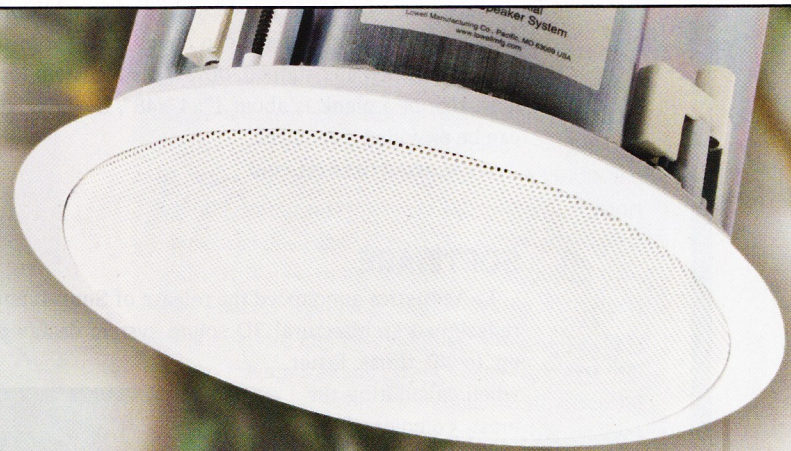

new products

Panasonic 4K LQ70 Series Display

These 4K backlit LCD display produce stunningly sharp images in a streamlined form factor. The 98in. and 84in. displays are ideal for a number of growing 4K applications including eye-catching digital signage for

rental and staging. These displays are equipped with the company's next generation of image enhancement technology. This new technology up-converts non-4K sources to a higher level of picture quality, transforming ordinary full HD resolution and a variety of PC signals into breathtakingly vivid images. They feature a protective front glass for public use, a reinforced frame for flexible install and support 4K content over HD BaseT.

SmartMount Flat Panel TV Cart SR598

Part of Peerless-AV's SmartMount line of carts, the SR598 Flat Panel TV Cart has been redesigned to include all of the features needed in rental and staging applications. Supporting 55in. to 98in. TVs, the cart features a textured black powder coat finish and integrated cable management. Mobility, appealing design, display height adjustment, pre-assembled base, and UL certification ensure quick assembly while providing a ridged, but attractive, structure that fits into any décor. The 4in. castors make it easy to move from room to room while the UL certification ensures that it can be done with safety in mind.

Lowell HEARD EVERYWHERE®

the *Essence* of quality sound

Experience the "ES Series" in-ceiling speaker systems — delivering full frequency response for music and excellent intelligibility for speech in a quick-install package. The 6.5" coaxial driver (Model ES-62T) and 4" dual-cone driver (Model ES-4T) include a mounted transformer, zinc-plated enclosure, grille, C-ring and support rails. The wide dispersion pattern can actually reduce the number of speakers required for even coverage, making the ES the "quality plus value" choice for both commercial and residential installations.