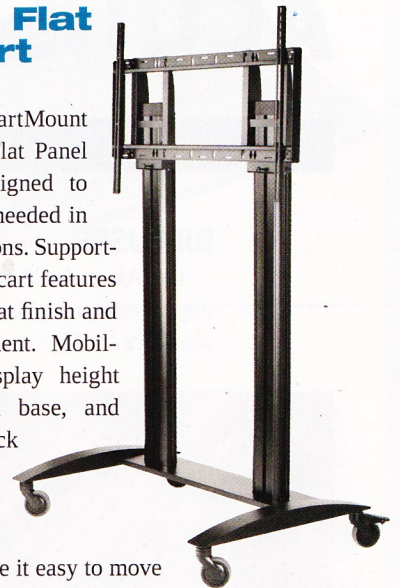

new products

Panasonic 4K LQ70 Series Display

These 4K backlit LCD display produce stunningly sharp images in a streamlined form factor. The 98in. and 84in. displays are ideal for a number of growing 4K applications including eye-catching digital signage for

rental and staging. These displays are equipped with the company's next generation of image enhancement technology. This new technology up-converts non-4K sources to a higher level of picture quality, transforming ordinary full HD resolution and a variety of PC signals into breathtakingly vivid images. They feature a protective front glass for public use, a reinforced frame for flexible install and support 4K content over HD BaseT.

SmartMount Flat Panel TV Cart SR598

Part of Peerless-AV's SmartMount line of carts, the SR598 Flat Panel TV Cart has been redesigned to include all of the features needed in rental and staging applications. Supporting 55in. to 98in. TVs, the cart features a textured black powder coat finish and integrated cable management. Mobility, appealing design, display height adjustment, pre-assembled base, and UL certification ensure quick assembly while providing a ridged, but attractive, structure that fits into any décor. The 4in. castors make it easy to move from room to room while the UL certification ensures that it can be done with safety in mind.

Lowell HEARD EVERYWHERE®

the *Essence* of quality sound

Experience the "ES Series" in-ceiling speaker systems — delivering full frequency response for music and excellent intelligibility for speech in a quick-install package. The 6.5" coaxial driver (Model ES-62T) and 4" dual-cone driver (Model ES-4T) include a mounted transformer, zinc-plated enclosure, grille, C-ring and support rails. The wide dispersion pattern can actually reduce the number of speakers required for even coverage, making the ES the "quality plus value" choice for both commercial and residential installations.