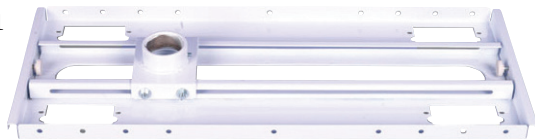

PEERLESS-AV SMARTMOUNT SUPREME FULL SERVICE VIDEO WALL MOUNT WITH QUICK RELEASE

Peerless-AV's newest video wall mount, the SmartMount Supreme Full Service Video Wall Mount with Quick Release (DS-VW775-QR), offers innovative, time-saving installation and maintenance features, including tool-less micro adjustment, easy hang wall plate, quick release mechanism, and reusable spacers for both portrait and landscape applications. With the addition of tool-less lateral micro-adjustment, the DS-VW775-QR offers 1.5in. of fine tune adjustment on each of the X, Y, and Z axes. The mount also features prominently colored adjustment knobs that can be easily located by installers during set-up and future video wall maintenance visits. Plus, serviceability is easier with the press to release pop-out feature, providing quick and convenient access to a recessed display without searching for hidden pull strings.

VIDEO MOUNT PRODUCTS SCM-1 SUSPENDED CEILING ADAPTOR

The Video Mount Products SCM-1 Suspended Ceiling Adaptor is a suspended ceiling tray for ceiling mounts that can be used with any VMP ceiling mount or any ceiling mount using 1.5in. NPT pipe. It can be used to support projectors, flat panels, or CCTV under 75 lbs. Tie wire, turnbuckles and attachment hardware are included.

LG UM3C SERIES

The LG UM3C Series has been designed to deliver Ultra HD content across large screens, providing clear images, vivid video, and crisp text. The UM3C Series supports a divided content layout to show up to four split images on one screen, allowing users to effectively deliver different messages at the same time. The UM3C Series is built for spaces such as meeting rooms, hotel lobbies and public spaces. The UM3C has also been Crestron Connected Certified, providing easy connectivity and management in office environments.