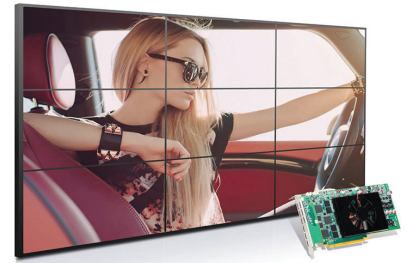

## MATROX C900

Matrox C900 is the world's first nine-output graphics card to drive nine 1920x1080 displays for 3x3 videowalls. C900's single-slot form factor and low power consumption at 75W offer digital signage and videowall vendors an easy to integrate video wall option. Supporting stretched desktop across all nine synchronized outputs allows users run any application full screen across a 3x3 videowall. At ISE this year, Matrox showed it in tandem with its a Mura IPX 4K capture and IP decoder card to demonstrate the ease of integrating streaming IP sources onto a video wall, including IP cameras, and Matrox Maevex-encoded sources.

## NEC UN551S

With just 0.9mm of inactive border around the edges, the NEC UN551S was designed to be a

more consistent and seamless video wall. The 55-inch displays feature professional-grade, S-IPS anti-glare panel technology that allows for less color shift and superior color uniformity, making them suited for broadcasters, command and control, and retail customers. The UN551S also features a full commercial build with a steel chassis, commercial-grade cooling fans, and temperature sensors, along with direct-LED backlighting. The UN551VS offers the same specs and features in a lower-power/lower-brightness option.

## PEERLESS-AV SMARTMOUNT SUPREME FULL SERVICE VIDEO WALL MOUNT

The latest addition to the award-winning SmartMount DS-VW

line, Peerless-AV's SmartMount Supreme Full Service Video Wall Mount (DS-VW775), is both lighter and easier to install and service, featuring new lateral micro-adjustments, convenient serviceability with a pop-out mechanism, and usability in both portrait and landscape orientations.