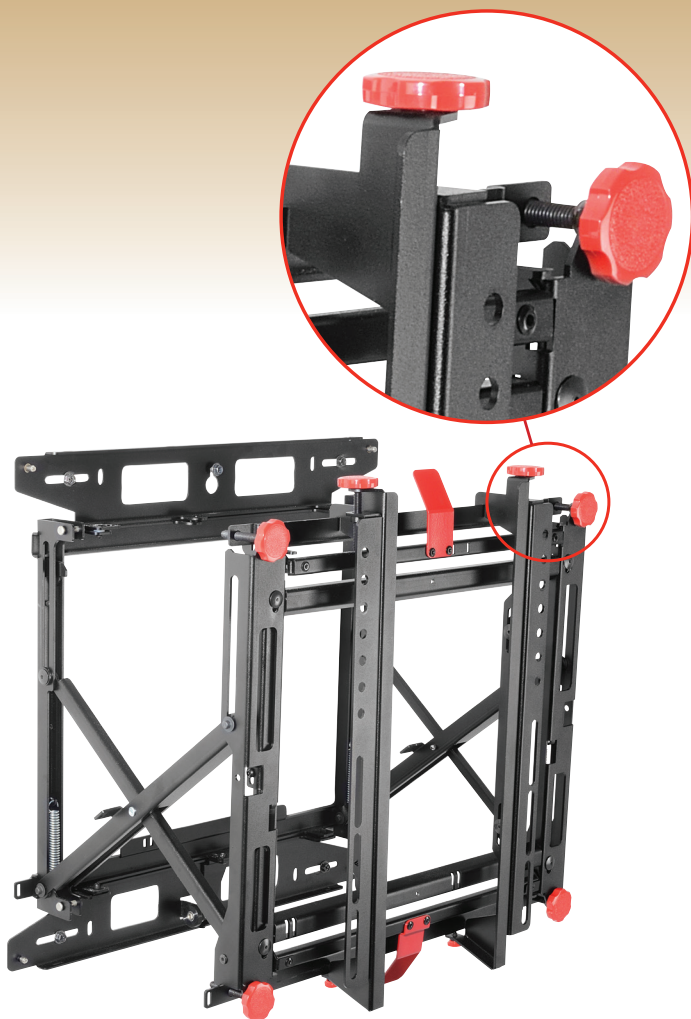

REIGN SUPREME

The King of All Video Wall Mounts

© 2016 Peerless Industries, Inc. All rights reserved.

Effortless Precision

With the addition of tool-less lateral adjustment, the SmartMount® Supreme Video Wall Mount offers more micro-adjustment than ever before, resulting in precise video wall alignment. Effortlessly find the perfect position by simply turning the knobs. These innovative features save you money by cutting down on installation and labor time.

Learn more at peerless-av.com

peerless-AV®

SMARTMOUNT.
SUPREME

FLAT PANELS AND MOUNTS **PRODUCTS**

LG 55-INCH DUAL-VIEW FLAT OLED DISPLAY

When nothing compares to your business, nothing compares to LG OLED. LG's 55-inch Dual-View Flat OLED Display offers a pencil-thin, dual-sided full HD multimedia experience and the pinnacle of picture quality with perfect black, incredible color, and wide viewing angles. With the unique ability to swap and mirror content on either side of the display via remote control, LG OLED brings an unparalleled wow factor for an amazing customer experience.

PANASONIC TH-55VF1HU

Introducing the Panasonic TH-55VF1HU LCD video wall display features 1.8mm bezel-to-bezel distance, 700cd/m² brightness, and a high-end IPS panel. Panasonic's optional rigid cover frame and magnetic mounts make installation a snap—literally. Content playback is simplified thanks to a built-in USB media player and DigitalLink, which allows video, audio, and control signals to be daisy-chained over an inexpensive Cat-6E cable. Finally, calibration takes just minutes with Panasonic TY-VUK10 software and a digital camera.