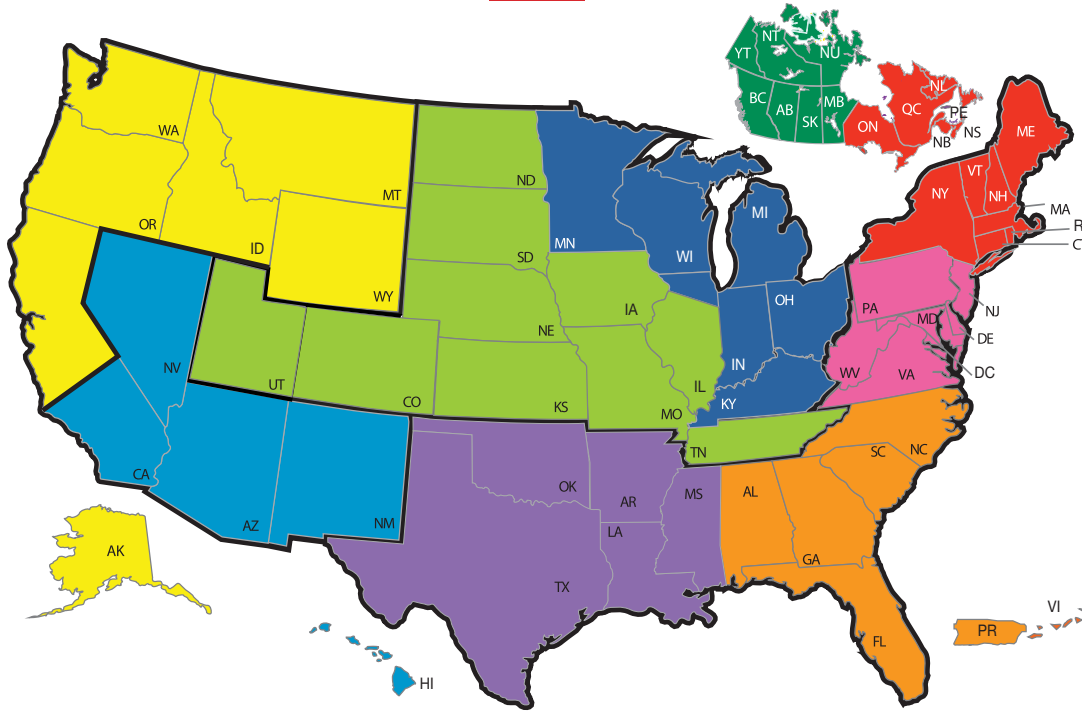

PRO AV REGIONAL SALES MANAGERS

West

NORTHWEST & WESTERN CANADA

Alaska, Idaho, Montana, Oregon, Washington, Wyoming, Northern California, Alberta, British Columbia, Manitoba, Northwest Territories, Nunavut, Saskatchewan & Yukon

Emily Robinson

Regional Sales Manager

P: 630.375.5100 x407

C: 206.450.1808

E: erobinson@peerless-av.com

SOUTHWEST

Arizona, Hawaii, New Mexico, Nevada & Southern California

Glenn Arentzoff

P: 630.375.5100 x369

C: 817.470.3608

E: hhutto@peerless-av.com

East

NEW ENGLAND & EASTERN CANADA

Connecticut, Maine, Massachusetts, New Hampshire, New York, Rhode Island, Vermont, New Brunswick, Nova Scotia, Newfoundland & Labrador, Ontario, Prince Edward Island & Quebec