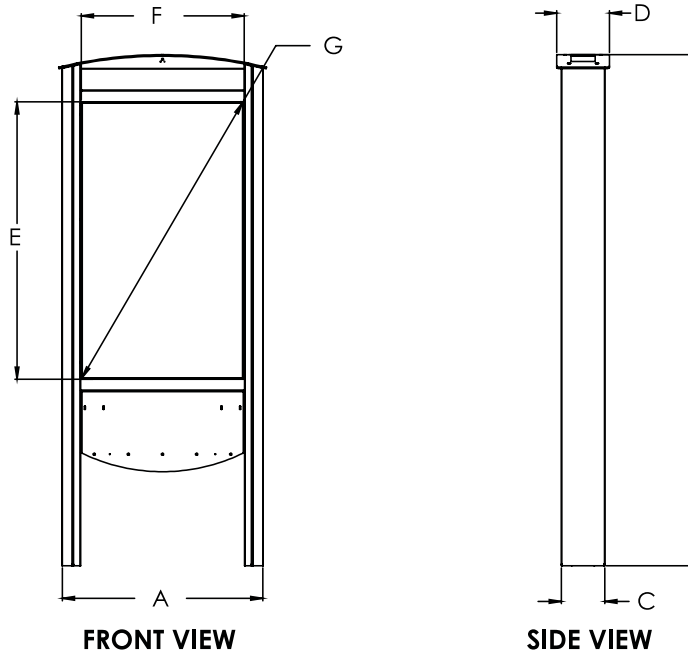

Product Specifications

	DIMENSIONS (W x H x D)	STORAGE SPACE (W x H x D)	PRODUCT WEIGHT	FINISH	AVAILABLE COLORS
KOP2555(-S)-XHB	35.38" x 82.34" x 8.50" (899 x 2091 x 216mm)	Top: 29.00" x 4.00" x 5.50" (736 x 101 x 139mm) Bottom: 29.00" x 9.00" x 5.25" (736 x 228 x 133mm)	357lb (162kg)	Smooth Powder Coat	Black or Silver

Package Specifications

	PACKAGE SIZE (W x H x D)	PACKAGE SHIP WEIGHT	PACKAGE UPC CODE	PACKAGE CONTENTS	UNITS IN PACKAGE
KOP2555(-S)-XHB	38.00" x 95.00" x 27.00" (965 x 2413 x 686mm)	372lb (169kg)	KOP2555-XHB: 735029324119 KOP2555-S-XHB: 735029324126	Kiosk, Mounting Hardware, Xtreme™ High Bright Outdoor Display and Instructions	1

All dimensions = **inch** (mm)

MODEL NO.	DIMENSION "A"	DIMENSION "B"	DIMENSION "C"	DIMENSION "D"	DIMENSION "E"	DIMENSION "F"	DIMENSION "G"
KOP2555-XHB	35.38" (899mm)	82.34" (2091mm)	7.00" (178mm)	8.50" (216mm)	50.11" (1273mm)	29.06" (738mm)	55.00" (1397mm)