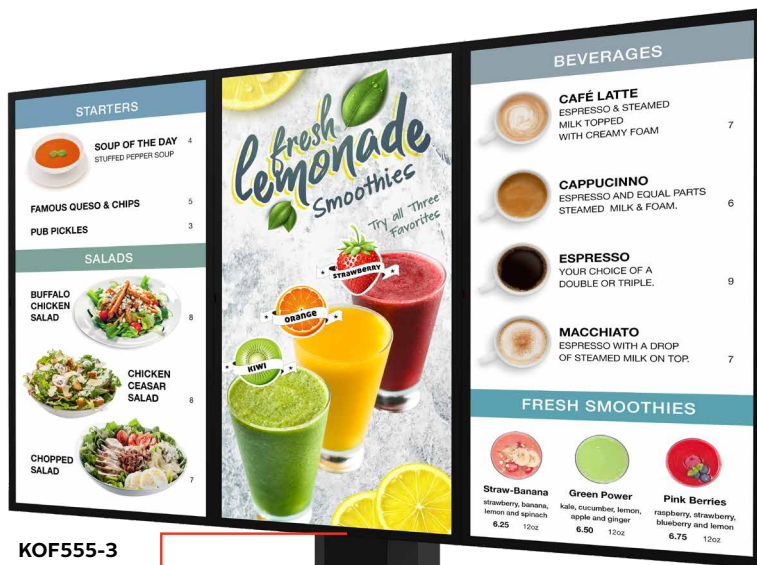

KOF555-1/2/3

Outdoor Digital Menu Boards

SUPPORT 55" PEERLESS-AV® XHB553, SAMSUNG OH55F, & LG 55XE4F-M OUTDOOR DISPLAY(S)

Increase drive-thru sales and promote order efficiency with Peerless-AV's universal Outdoor Digital Menu Boards, designed to support leading 55" outdoor display brands. These all-weather rated, outdoor units offer a low operating cost, modular design, and an easy, two-man installation process. By making the switch to digital, with Peerless-AV's Outdoor Digital Menu Boards, you will no longer need to manually update static menu content throughout the day. Instead, the digital content can be updated remotely and in real-time, creating a seamless drive-thru experience for customers and a more efficient restaurant.

All Weather Rated

- Universal design supports leading 55" outdoor digital signage displays to offer maximum flexibility at the best value:
 - Peerless-AV® XHB553
 - Samsung OH55F
 - LG 55XE4F-M
 - Elegant, minimalistic design protects displays and internal equipment, while enhancing the drive-thru aesthetics
 - Designed for common 8" baseplate mounting pattern, with 30° of rotational positioning to select the best viewing angle for your customers
 - UL 48 Certified
 - Create a fully integrated drive-thru solution with a variety of options:
 - Speaker/Microphone Kit (KOF-OPT-SPK)
 - Media Storage Fan (KOF-OPT-FAN)
 - Internal Media Player Shelf (KOF-OPT-SHELF)
 - UL Rated Electrical Box (KOF-OPT-ELECTRICAL)
 - Mount Brackets for Peerless-AV® XHB553 (KOF-OPT-553BRKTS)
- Provided with orders of XHB553*

- **PEDESTAL BASE**
Allows for mounting to existing footing, thus eliminating the need for pouring new concrete*

*As long as it meets the requirements for various wind load specifications

- **SPEAKER/MICROPHONE KIT AVAILABLE**
KOF-OPT-SPK retrofits to the Outdoor Digital Menu Board for quick and easy installation