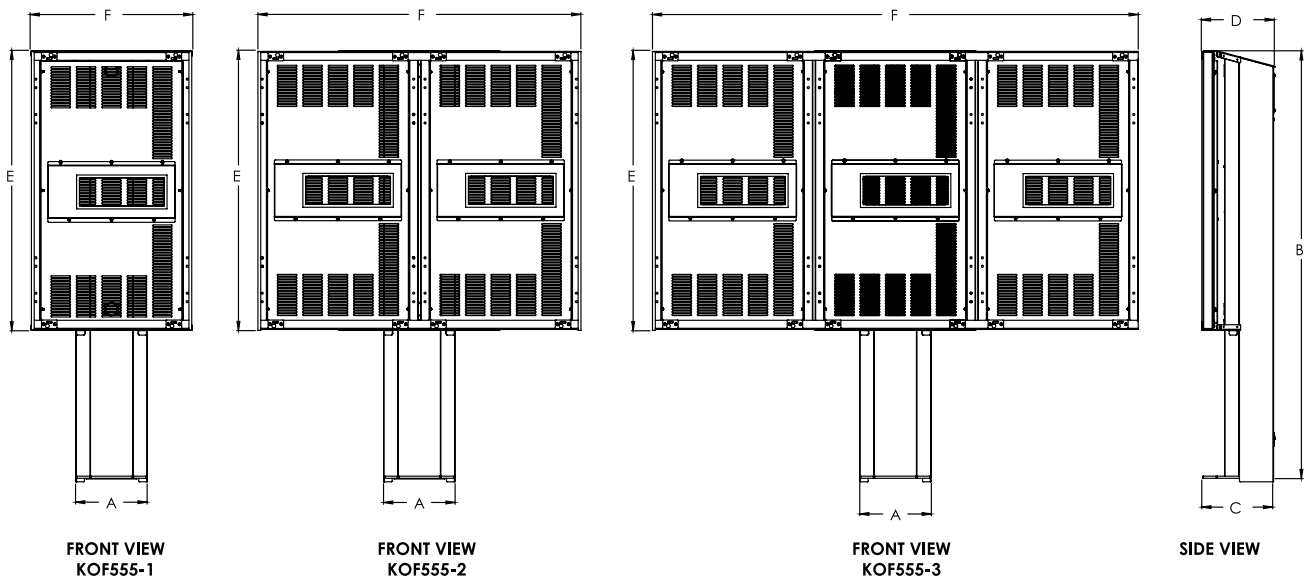

Product Specifications

MODEL NUMBERS	DIMENSIONS (W x H x D)	PRODUCT WEIGHT	FINISH	AVAILABLE COLORS
KOF555-1	28.38" x 75.67" x 12.62" (721 x 1922 x 321mm)	132lb (60kg)	Textured Powder Coat	Black
KOF555-2	57.17" x 75.67" x 12.62" (1452 x 1922 x 321mm)	163lb (74kg)		
KOF555-3	85.97" x 75.67" x 12.62" (2184 x 1922 x 321mm)	194lb (88kg)		

Package Specifications

MODEL NUMBERS	PACKAGE SIZE (W x H x D)	PACKAGE SHIP WEIGHT	PACKAGE UPC CODE	PACKAGE CONTENTS	UNITS IN PACKAGE
KOF555-1	38.00" x 84.00" x 27.00" (966 x 2134 x 686mm)	185lb (84kg)	735029341840	Digital Menu Board Enclosure, Mounting Hardware and Instructions	1
KOF555-2	60.00" x 84.00" x 40.00" (1524 x 2134 x 1016mm)	224lb (102kg)	735029341857		
KOF555-3	96.00" x 84.00" x 48.00" (2438 x 2134 x 1219mm)	290lb (132kg)	735029341864		

Options

- **KOF-OPT-SPK:** Speaker/Microphone Kit
- **KOF-OPT-FAN:** Media Storage Fan
- **KOF-OPT-SHELF:** Internal Media Player Shelf

- **KOF-OPT-ELECTRICAL:** UL Rated Electrical Box
- **KOF-OPT-553BRKTS:** Mount Brackets for Peerless-AV® XHB553 (Provided with orders of XHB553)

All dimensions = inch (mm)

MODEL NO.	DIMENSION "A"	DIMENSION "B"	DIMENSION "C"	DIMENSION "D"	DIMENSION "E"	DIMENSION "F"
KOF555-1	12.56" (319mm)	75.67" (1922mm)	12.54" (319mm)	12.62" (321mm)	49.36" (1254mm)	28.38" (721mm)
KOF555-2	12.56" (319mm)	75.67" (1922mm)	12.54" (319mm)	12.62" (321mm)	49.36" (1254mm)	57.17" (1452mm)
KOF555-3	12.56" (319mm)	75.67" (1922mm)	12.54" (319mm)	12.62" (321mm)	49.36" (1254mm)	85.97" (2184mm)

Architect Specifications

The Outdoor Digital Menu Board shall be a Peerless-AV® model KOF555-1, -2, -3 and shall be located where indicated on the plans. Assembly and installation shall be done according to instructions provided by the manufacturer.

Visit peerless-av.com to see the complete line of AV solutions from Peerless-AV, including outdoor displays, kiosks, display mounts, projector mounts, carts/stands, and a full assortment of accessories.

Peerless-AV
2300 White Oak Circle
Aurora, IL 60502 USA

(800) 865-2112
(630) 375-5100
Fax: (800) 359-6500

Peerless-AV EMEA
Unit 3 Watford Interchange
Colonial Way, Watford
Herts, WD24 4WP
United Kingdom
+44 (0) 1923 200100
Fax: +44 (0) 1923 200101

Peerless-AV Latin America
Av. de las Industrias 413
Parque Industrial Escobedo
General Escobedo, N.L.,
México, 66062
+52 (81) 8384-8300
Fax: +52 (81) 8384-8360