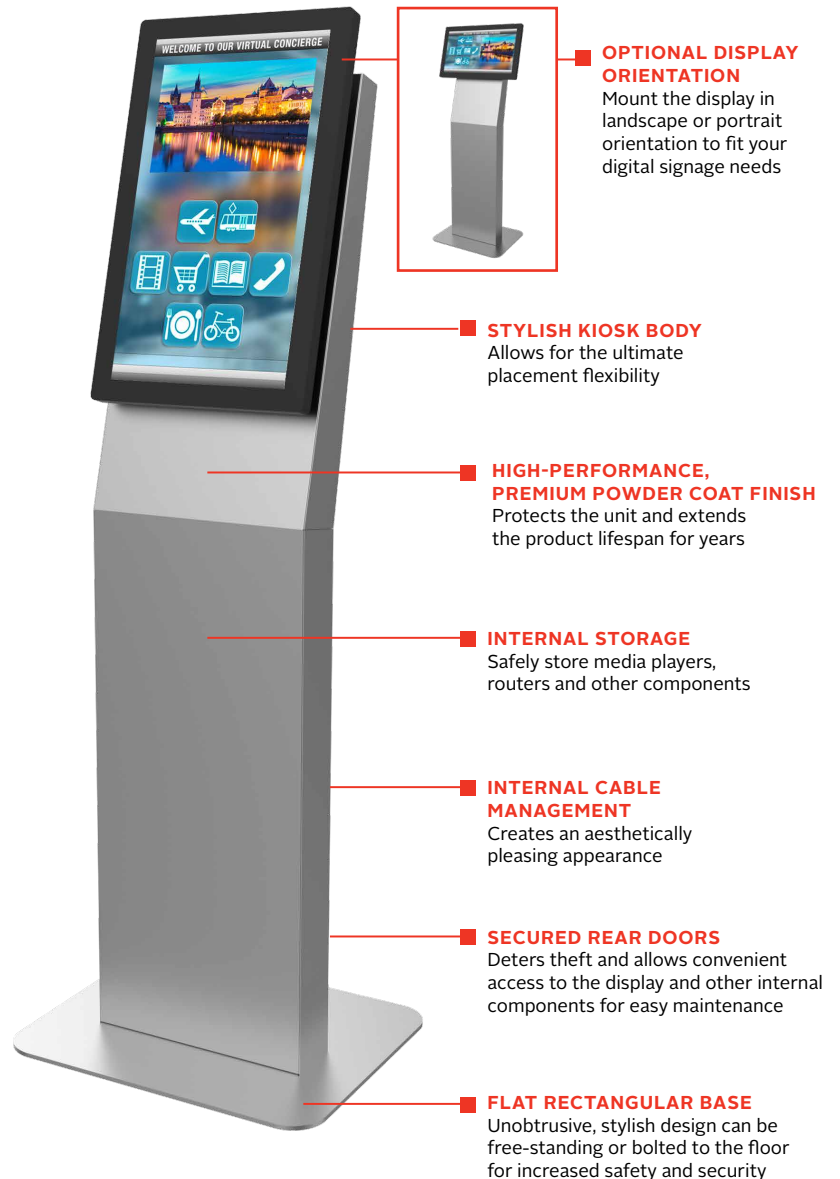

KIP522(-S)

Mounting Pattern
100 x 100mm
200 x 200mm

Max Load
50lb
(22.6kg)

Landscape/Portrait Kiosk

FITS MOST 15", 22", OR 32" DISPLAYS

Experience the elegance of Peerless-AV's new indoor Kiosk, designed to support the latest digital signage displays in either landscape or portrait orientation. With a flat base that can be free standing or bolted to the ground, the kiosk allows for quick access to electric and data cables, making it easy to install and maintain. For theft protection, the kiosk features hex pin screw locks on the rear door. From entertaining to wayfinding, this new kiosk is an ideal solution for any indoor application setting, including hospitality, retail, corporate, and more.

- Designed, manufactured and assembled in the USA
- A wide range of custom aesthetic options also available; options include custom color finishes, vinyl logos, wraps, etc.
- Six outlet, UL- and cUL-approved surge suppressor with 6' cord to protect voltage-sensitive components from damaging power surges
- Stand-alone or fully integrated with display, audio components, media player and input components
- Tested to UL safety standards and pending official certification
- Kiosk design and component specifications subject to change without notice

Model Numbers

WARRANTY: 5 Years on Kiosk, 1 Year on Surge Protector

KIP522(-S) Landscape/Portrait Kiosk fits most 15", 22", or 32" Displays

Product Specifications

	DIMENSIONS (W x H x D)	PRODUCT WEIGHT	LOAD CAPACITY	FINISH	AVAILABLE COLORS
KIP522 KIP522-S	13.00" x 53.41" x 16.00" (333 x 1357 x 406mm)	79lb (35kg)	50lb (22.6kg)	Gloss	Gloss Black Truillusion Silver

Visit peerless-av.com to see the complete line of AV solutions from Peerless-AV, including outdoor displays, kiosks, display mounts, projector mounts, carts/stands, and a full assortment of accessories.