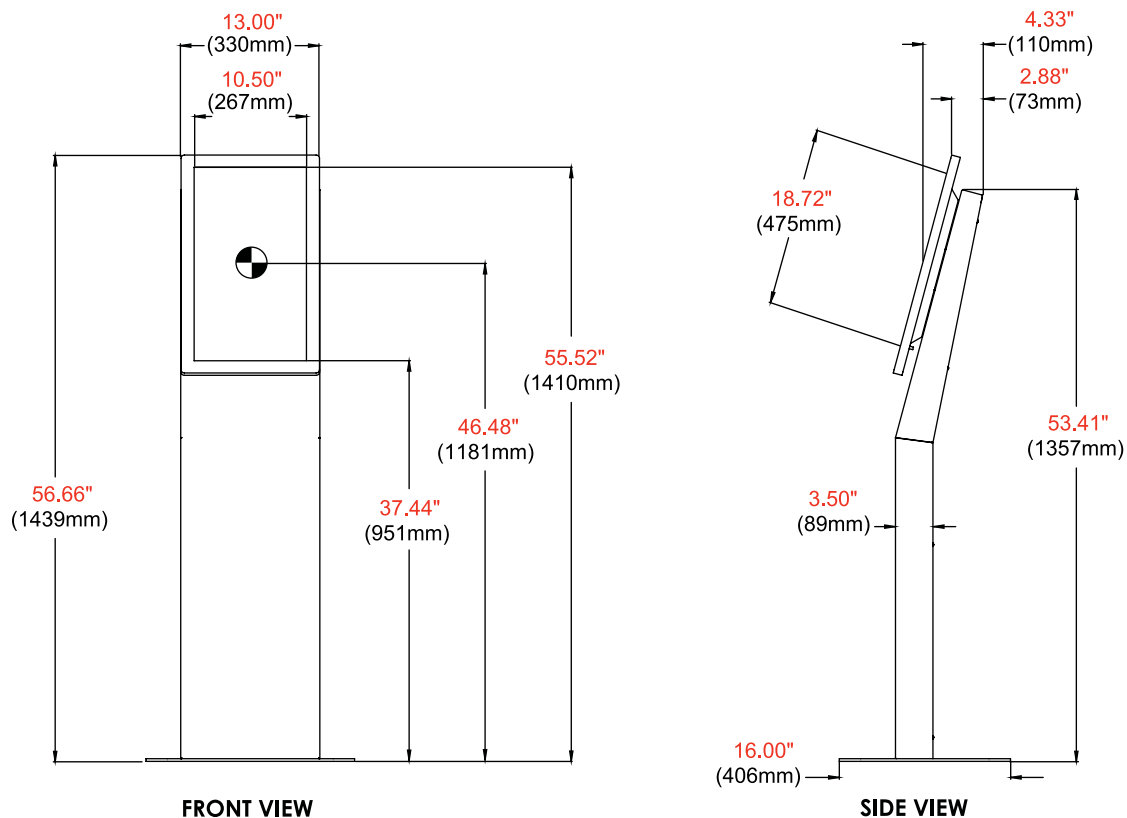

Model Numbers

WARRANTY: 5 Years on Kiosk, 1 Year on Surge Protector

KIP522(-S) Landscape/Portrait Kiosk fits most 15", 22", or 32" Displays

Product Specifications

	DIMENSIONS (W x H x D)	PRODUCT WEIGHT	LOAD CAPACITY	FINISH	AVAILABLE COLORS
KIP522 KIP522-S	13.00" x 53.41" x 16.00" (333 x 1357 x 406mm)	79lb (35kg)	50lb (22.6kg)	Gloss	Gloss Black Truillusion Silver

Package Specifications

	PACKAGE SIZE (W x H x D)	PACKAGE SHIP WEIGHT	PACKAGE UPC CODE	PACKAGE CONTENTS	UNITS IN PACKAGE
KIP522 KIP522-S	38.00" x 27.00" x 82.00" (965 x 685 x 2082mm)	120lb (54kg)	735029340980 735029341413	Kiosk Body, Display Mounting Hardware, and Surge Protector	1

All dimensions = inch (mm)

Architect Specifications

Landscape/Portrait Kiosk shall be a Peerless-AV model KIP522 and shall be located where indicated on the plans. Assembly and installation shall be done according to instructions provided by the manufacturer.

Visit peerless-av.com to see the complete line of AV solutions from Peerless-AV, including outdoor displays, kiosks, display mounts, projector mounts, carts/stands, and a full assortment of accessories.

Peerless-AV
2300 White Oak Circle
Aurora, IL 60502 USA
(800) 865-2112
(630) 375-5100
Fax: (800) 359-6500

Peerless-AV EMEA
Unit 3 Watford Interchange
Colonial Way, Watford
Herts, WD24 4WP
United Kingdom
+44 (0) 1923 200100
Fax: +44 (0) 1923 200101

Peerless-AV Latin America
Av. de las Industrias 413
Parque Industrial Escobedo
General Escobedo, N.L.,
México, 66062
+52 (81) 8384-8300
Fax: +52 (81) 8384-8360

peerless-AV®
Driving Technology Through Innovation

LIT-1818 rev.2