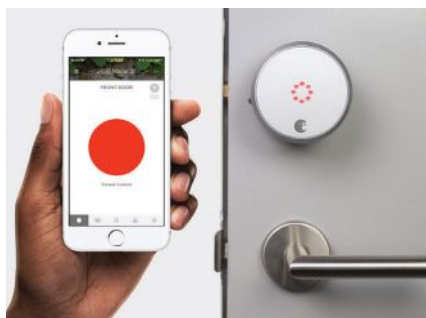

sanus.com, \$309

**WINNER Metra Home Theater
Group**

Large Full-Motion In-Wall TV Mount

This full-motion TV mount installs inside the wall with room for electronics and wiring, keeping the TV flush against the wall. It fits TVs from 32 to 60 inches and extends up to 15 inches with a swivel angle of 90 degrees and a tilting angle of +5/-15 degrees.

metrahometheater.com, \$258

COVER STORY

MARK OF EXCELLENCE: PRODUCTS

SECURITY PRODUCT OF THE YEAR

WINNER August Home Smart Lock Pro

Lock and unlock the door with a phone while giving keyless access to family, guests and other home services. With Auto-Lock and DoorSense, customers always know their door is closed and locked. Easily attaches to existing deadbolt so they can still use regular keys, and is Apple HomeKit and Z-Wave ready. august.com, \$279