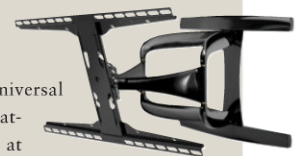

Peerless-AV's DesignerSeries universal ultra slim articulating wall mount