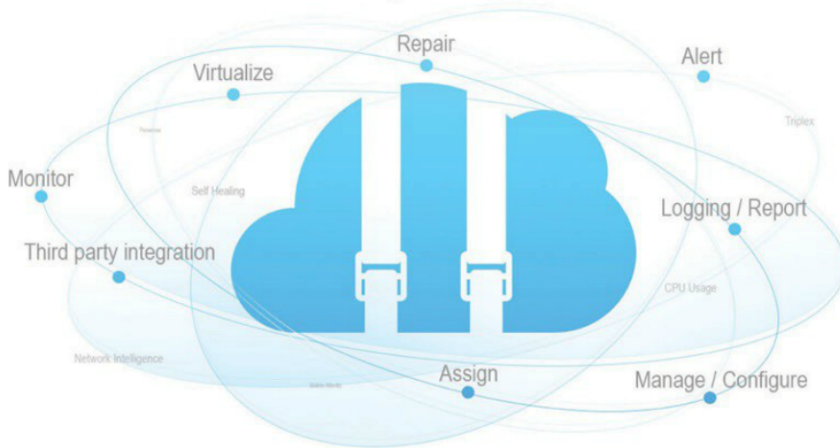

## BakPak® 3.0 Cloud Management System

Monitor. Alert. Assign. Repair. Manage.

What if...

You knew the moment something was wrong with your network?

Your network could heal itself?

Your network could self-configure?