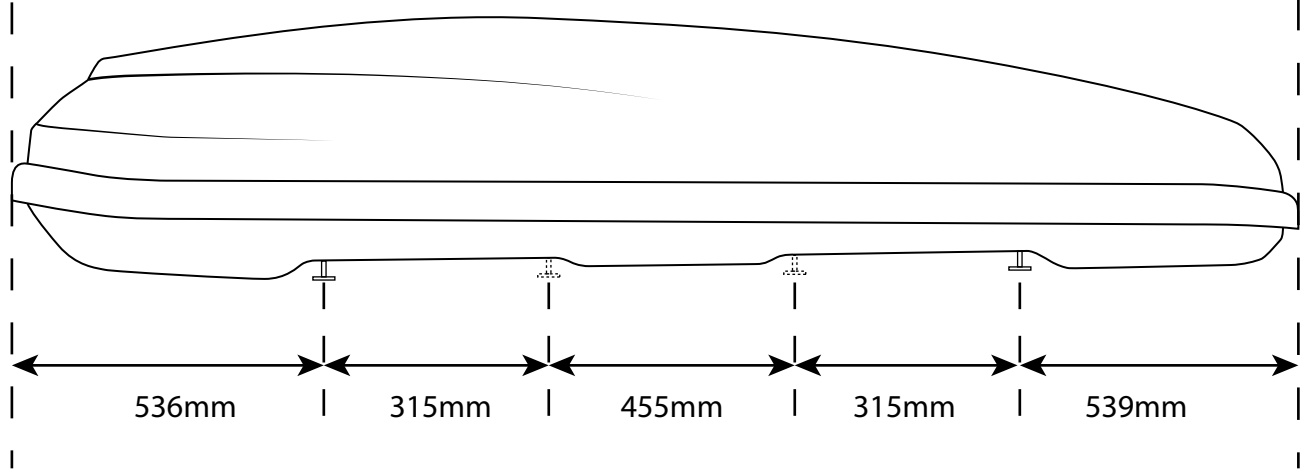

CLAMP

550L Masterfit

Mounting Width: 530mm

T-BOLT