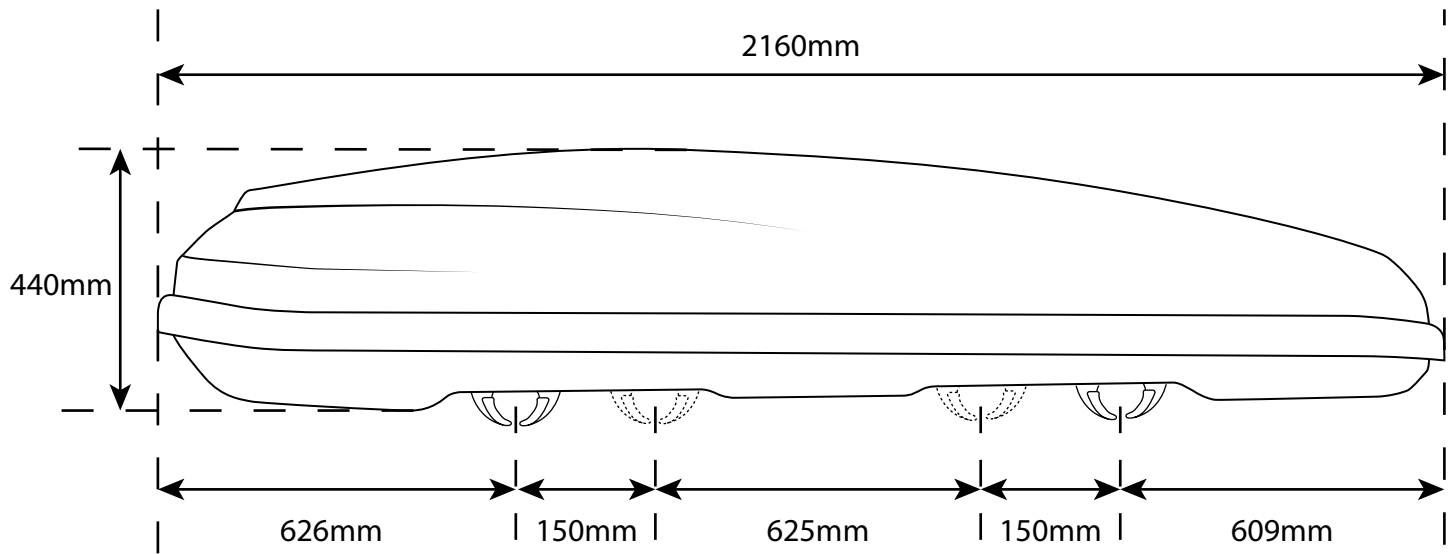

CLAMP

550L Masterfit

Mounting Width: 530mm

T-BOLT