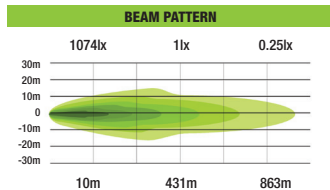

BEAM PATTERN

LED LIGHT BARS

37" - 942mm Straight Bar (ILBSR001)

180watt

28.5" - 722mm Straight Bar (ILBSR002)

135watt

19.5" - 500mm Straight Bar (ILBSR003)

90watt

11" - 279mm Straight Bar (ILBSR004)

45watt

19.5" - 500mm Curved Bar (ILBSR003C)

90watt

28.5" - 722mm Curved Bar (ILBSR002C)

135watt

37" - 942mm Curved Bar (ILBSR001C)

180watt