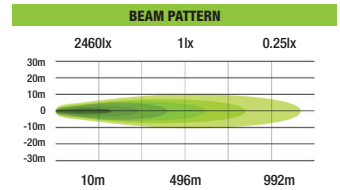

BEAM PATTERN

LED LIGHT BARS

37" - 942mm Straight Bar (ILBSR001)

180watt

28.5" - 722mm Straight Bar (ILBSR002)

135watt

19.5" - 500mm Straight Bar (ILBSR003)

90watt

11" - 279mm Straight Bar (ILBSR004)

45watt

19.5" - 500mm Curved Bar (ILBSR003C)

90watt

28.5" - 722mm Curved Bar (ILBSR002C)

135watt

37" - 942mm Curved Bar (ILBSR001C)

180watt