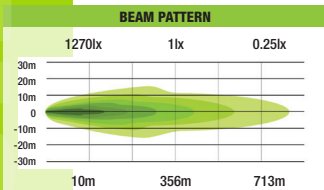

BEAM PATTERN

LED LIGHT BARS

37" - 942mm Straight Bar (ILBSR001)

180watt

28.5" - 722mm Straight Bar (ILBSR002)

135watt

19.5" - 500mm Straight Bar (ILBSR003)

90watt

11" - 279mm Straight Bar (ILBSR004)

45watt

19.5" - 500mm Curved Bar (ILBSR003C)

90watt

28.5" - 722mm Curved Bar (ILBSR002C)

135watt

37" - 942mm Curved Bar (ILBSR001C)

180watt