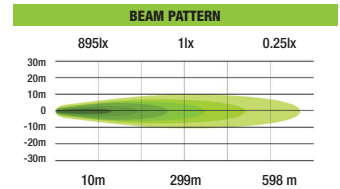

BEAM PATTERN

LED LIGHT BARS

37" - 942mm Straight Bar (ILBSR001)

180watt

28.5" - 722mm Straight Bar (ILBSR002)

135watt

19.5" - 500mm Straight Bar (ILBSR003)

90watt

11" - 279mm Straight Bar (ILBSR004)

45watt

19.5" - 500mm Curved Bar (ILBSR003C)

90watt

28.5" - 722mm Curved Bar (ILBSR002C)

135watt

37" - 942mm Curved Bar (ILBSR001C)

180watt