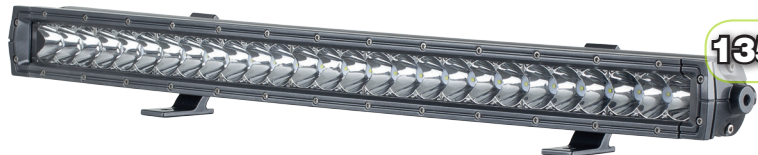

LED DRIVING LIGHTS

7" BLAST SPOT (ILED7SPOT)

BEAM PATTERN

7" BLAST COMBO (ILED7COMBO)

BEAM PATTERN

7" COMET (ILED7C)

BEAM PATTERN

9" COMET (ILED9C)

BEAM PATTERN

LED LIGHT BARS

37" - 942mm Straight Bar (ILBSR001)

180watt

28.5" - 722mm Straight Bar (ILBSR002)

135watt

19.5" - 500mm Straight Bar (ILBSR003)

90watt

11" - 279mm Straight Bar (ILBSR004)

45watt

19.5" - 500mm Curved Bar (ILBSR003C)

90watt

28.5" - 722mm Curved Bar (ILBSR002C)

135watt

37" - 942mm Curved Bar (ILBSR001C)

180watt