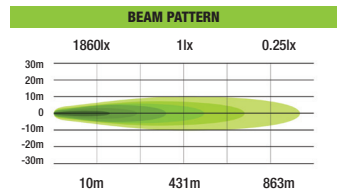

BEAM PATTERN

LED LIGHT BARS

37" - 942mm Straight Bar (ILBSR001)

180watt

28.5" - 722mm Straight Bar (ILBSR002)

135watt

19.5" - 500mm Straight Bar (ILBSR003)

90watt

11" - 279mm Straight Bar (ILBSR004)

45watt

19.5" - 500mm Curved Bar (ILBSR003C)

90watt

28.5" - 722mm Curved Bar (ILBSR002C)

135watt

37" - 942mm Curved Bar (ILBSR001C)

180watt