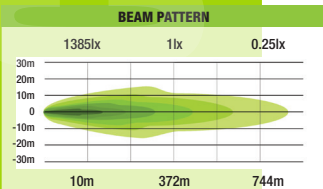

BEAM PATTERN

LED LIGHT BARS

37" - 942mm Straight Bar (ILBSR001)

180watt

28.5" - 722mm Straight Bar (ILBSR002)

135watt

19.5" - 500mm Straight Bar (ILBSR003)

90watt

11" - 279mm Straight Bar (ILBSR004)

45watt

19.5" - 500mm Curved Bar (ILBSR003C)

90watt

28.5" - 722mm Curved Bar (ILBSR002C)

135watt

37" - 942mm Curved Bar (ILBSR001C)

180watt