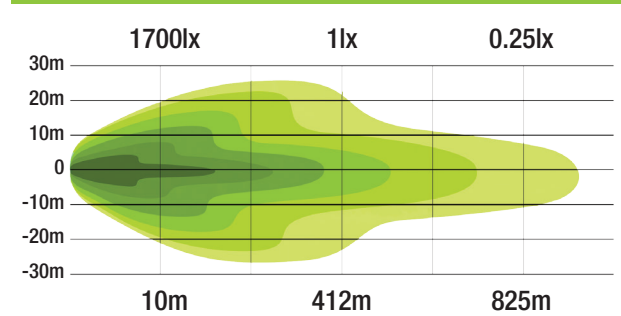

LED DRIVING LIGHTS

7" BLAST SPOT (ILED7SPOT)

BEAM PATTERN

7" BLAST COMBO (ILED7COMBO)

BEAM PATTERN

7" COMET (ILED7C)

BEAM PATTERN

9" COMET (ILED9C)

BEAM PATTERN

LED LIGHT BARS

37" - 942mm Straight Bar (ILBSR001)

180watt

28.5" - 722mm Straight Bar (ILBSR002)

135watt

19.5" - 500mm Straight Bar (ILBSR003)

90watt

11" - 279mm Straight Bar (ILBSR004)

45watt

19.5" - 500mm Curved Bar (ILBSR003C)

90watt

28.5" - 722mm Curved Bar (ILBSR002C)

135watt

37" - 942mm Curved Bar (ILBSR001C)

180watt