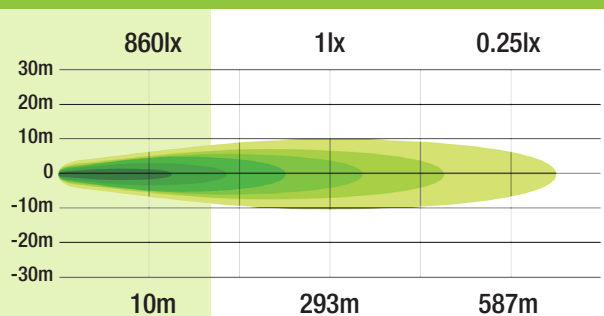

LED DRIVING LIGHTS

7" BLAST SPOT (ILED7SPOT)

BEAM PATTERN

7" BLAST COMBO (ILED7COMBO)

BEAM PATTERN

7" COMET (ILED7C)

BEAM PATTERN

9" COMET (ILED9C)

BEAM PATTERN

LED LIGHT BARS

37" - 942mm Straight Bar (ILBSR001)

180watt

28.5" - 722mm Straight Bar (ILBSR002)

135watt

19.5" - 500mm Straight Bar (ILBSR003)

90watt

11" - 279mm Straight Bar (ILBSR004)

45watt

19.5" - 500mm Curved Bar (ILBSR003C)

90watt

28.5" - 722mm Curved Bar (ILBSR002C)

135watt

37" - 942mm Curved Bar (ILBSR001C)

180watt