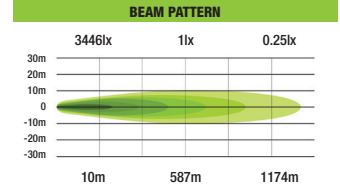

BEAM PATTERN

LED LIGHT BARS

37" - 942mm Straight Bar (ILBSR001)

180watt

28.5" - 722mm Straight Bar (ILBSR002)

135watt

19.5" - 500mm Straight Bar (ILBSR003)

90watt

11" - 279mm Straight Bar (ILBSR004)

45watt

19.5" - 500mm Curved Bar (ILBSR003C)

90watt

28.5" - 722mm Curved Bar (ILBSR002C)

135watt

37" - 942mm Curved Bar (ILBSR001C)

180watt