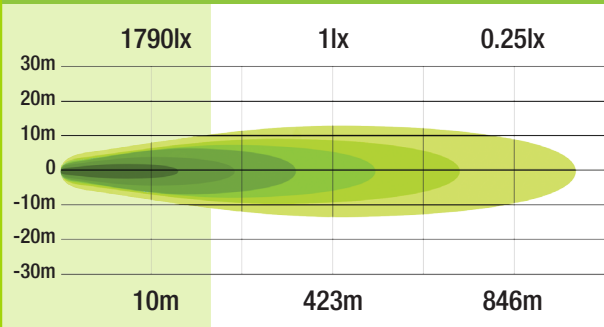

LED DRIVING LIGHTS

7" BLAST SPOT (ILED7SPOT)

BEAM PATTERN

7" BLAST COMBO (ILED7COMBO)

BEAM PATTERN

7" COMET (ILED7C)

BEAM PATTERN

9" COMET (ILED9C)

BEAM PATTERN

LED LIGHT BARS

37" - 942mm Straight Bar (ILBSR001)

180watt

28.5" - 722mm Straight Bar (ILBSR002)

135watt

19.5" - 500mm Straight Bar (ILBSR003)

90watt

11" - 279mm Straight Bar (ILBSR004)

45watt

19.5" - 500mm Curved Bar (ILBSR003C)

90watt

28.5" - 722mm Curved Bar (ILBSR002C)

135watt

37" - 942mm Curved Bar (ILBSR001C)

180watt