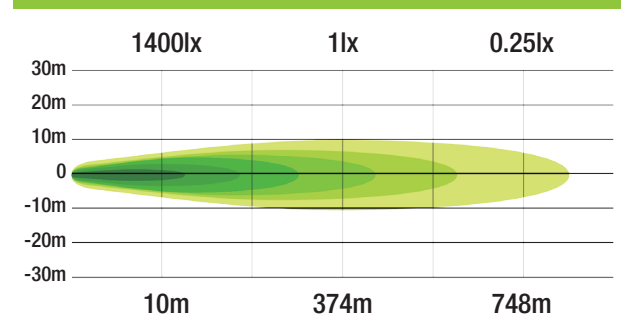

LED DRIVING LIGHTS

7" BLAST SPOT (ILED7SPOT)

BEAM PATTERN

7" BLAST COMBO (ILED7COMBO)

BEAM PATTERN

7" COMET (ILED7C)

BEAM PATTERN

9" COMET (ILED9C)

BEAM PATTERN

LED LIGHT BARS

37" - 942mm Straight Bar (ILBSR001)

180watt

28.5" - 722mm Straight Bar (ILBSR002)

135watt

19.5" - 500mm Straight Bar (ILBSR003)

90watt

11" - 279mm Straight Bar (ILBSR004)

45watt

19.5" - 500mm Curved Bar (ILBSR003C)

90watt

28.5" - 722mm Curved Bar (ILBSR002C)

135watt

37" - 942mm Curved Bar (ILBSR001C)

180watt