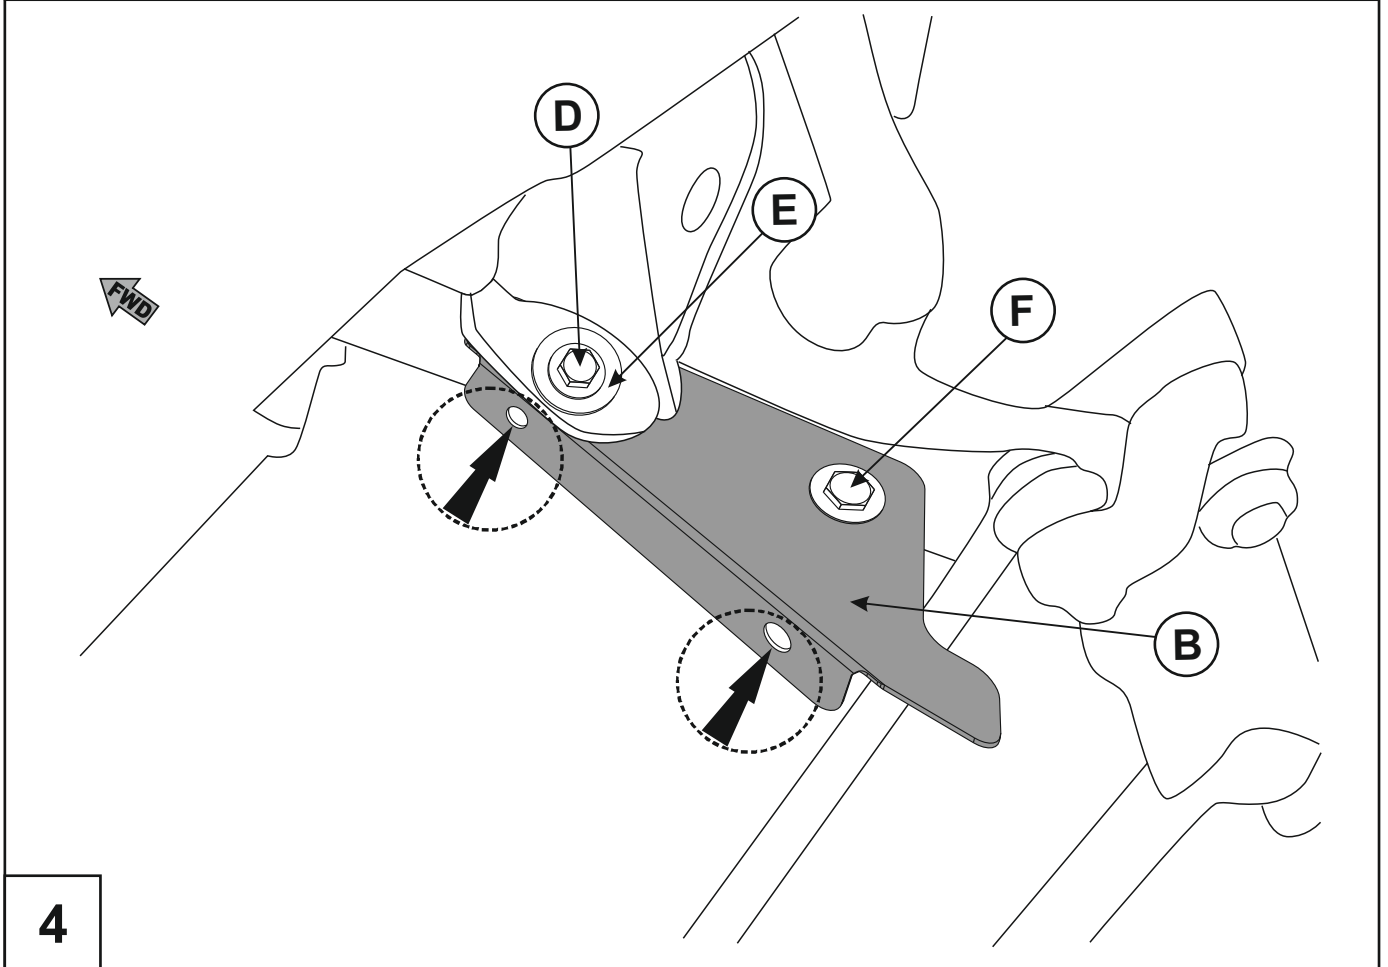

Ø 10

8X

IUP015R

3/6

Installation Instructions for IUP015T  
Nissan Patrol Y61  
Underbody Protection Plate

Transmission

**NISSAN Patrol** (Y61; 3,0D; 4,8) **2005 - 2010** 

IUP015T			1/7
---------	--	--	-----

Location/Position Arrow

Movement Arrow

Screw Arrow

IUP015T

217

<b>A</b>		1X
		1X

<b>B</b>	<p>M10x90</p>	2X
----------	---------------	----

<b>C</b>		2X
----------	--	----