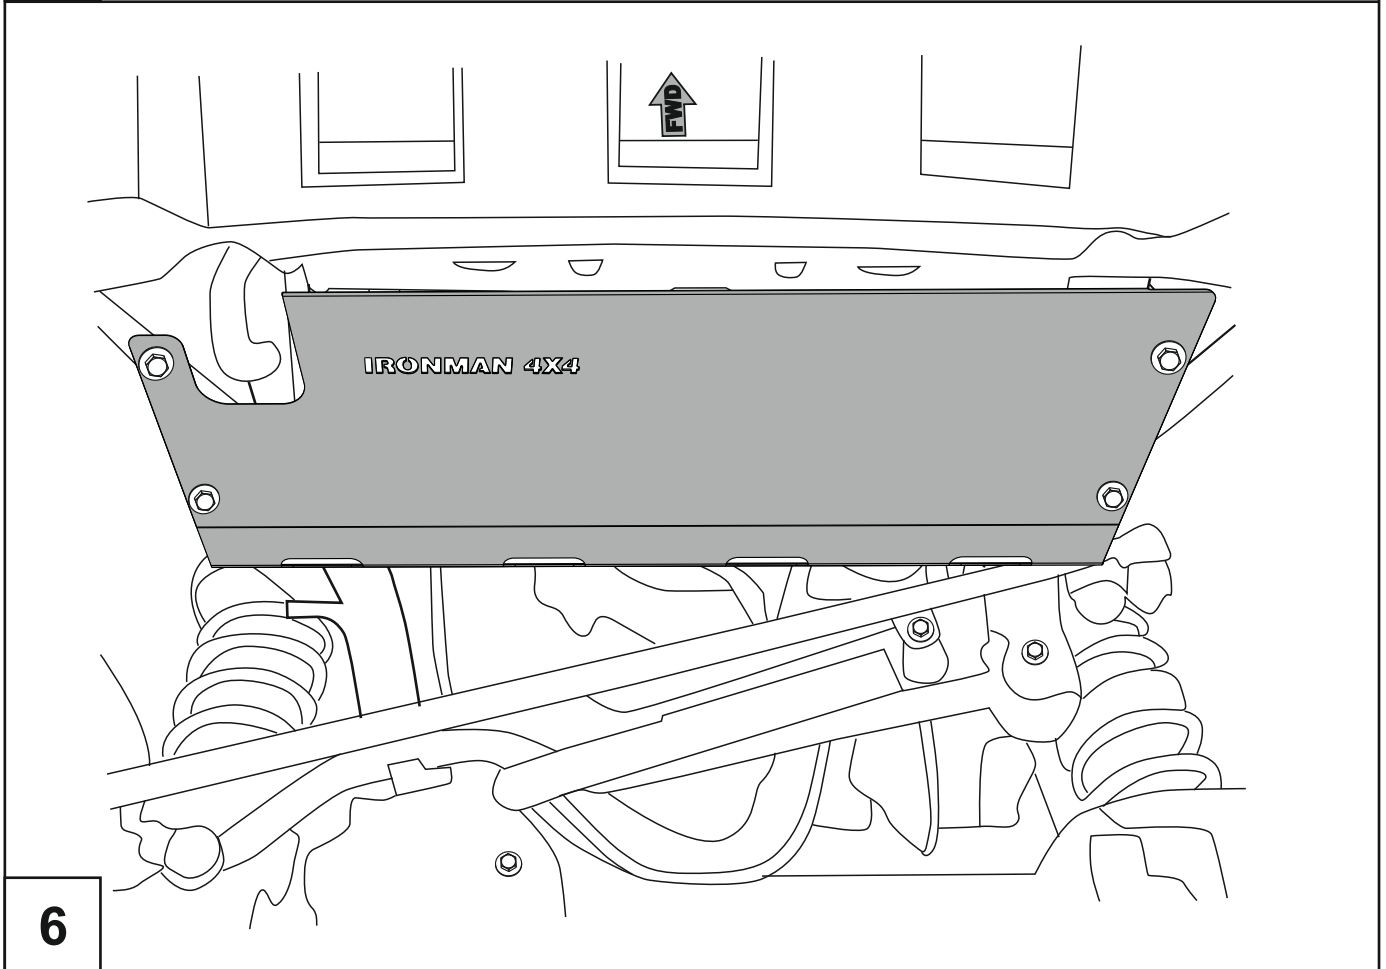

Ø 10

8X

IUP015R

3/6

Installation Instructions for IUP015T  
Nissan Patrol Y61  
Underbody Protection Plate

Transmission

**NISSAN Patrol** (Y61; 3,0D; 4,8) **2005 - 2010** 

IUP015T			1/7
---------	--	--	-----