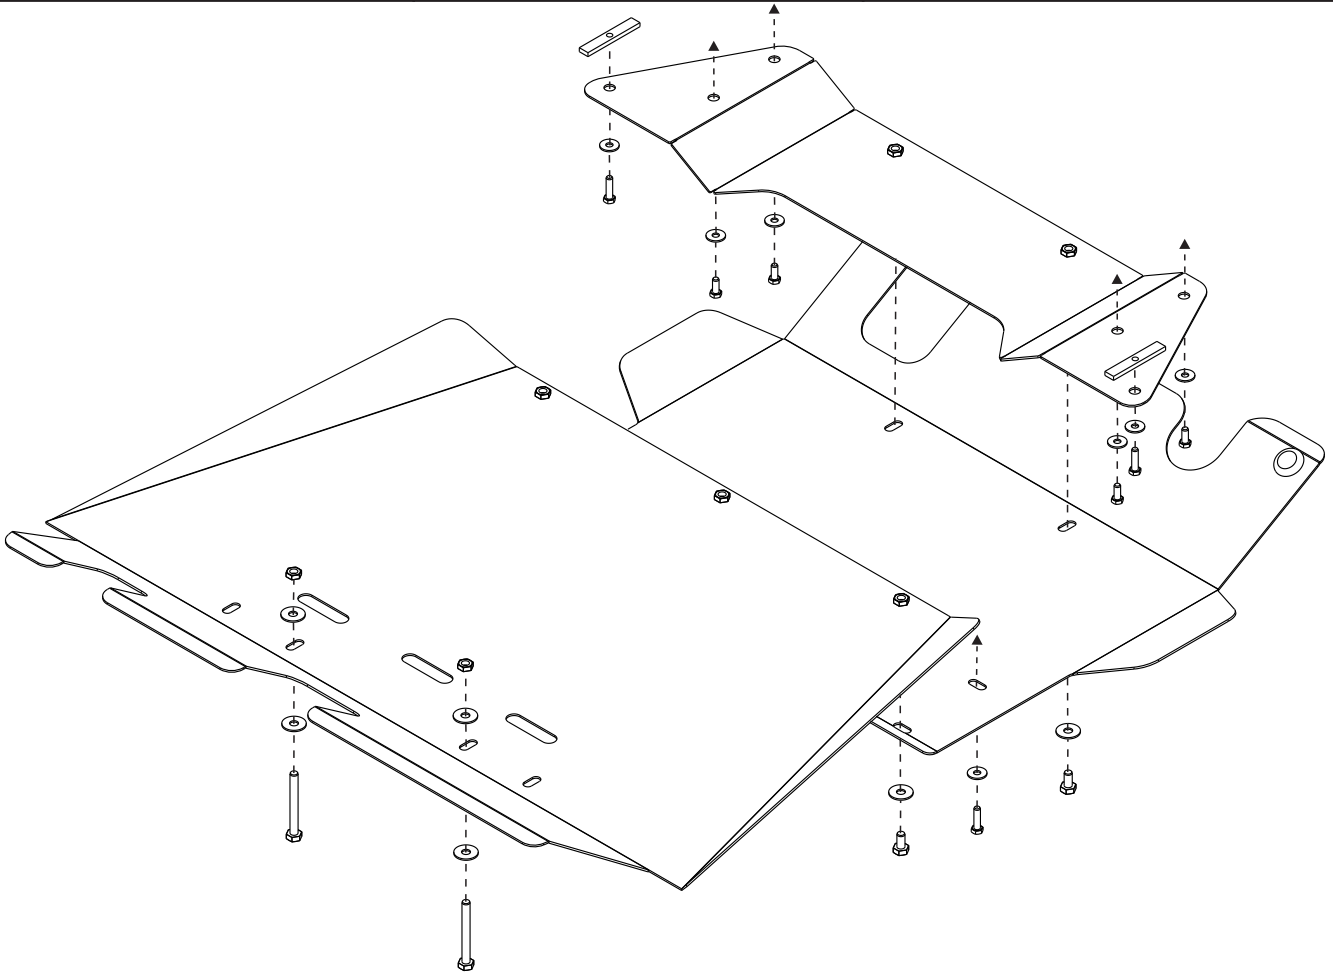

Ø 10

8X

IUP015R

3/6

Installation Instructions for IUP015T  
Nissan Patrol Y61  
Underbody Protection Plate

Transmission

**NISSAN Patrol** (Y61; 3,0D; 4,8) **2005 - 2010** 

IUP015T			1/7
---------	--	--	-----

Location/Position Arrow

Movement Arrow

Screw Arrow

IUP015T

217

<b>A</b>		1X
		1X

<b>B</b>	<p>M10x90</p>	2X
----------	---------------	----

<b>C</b>		2X
----------	--	----