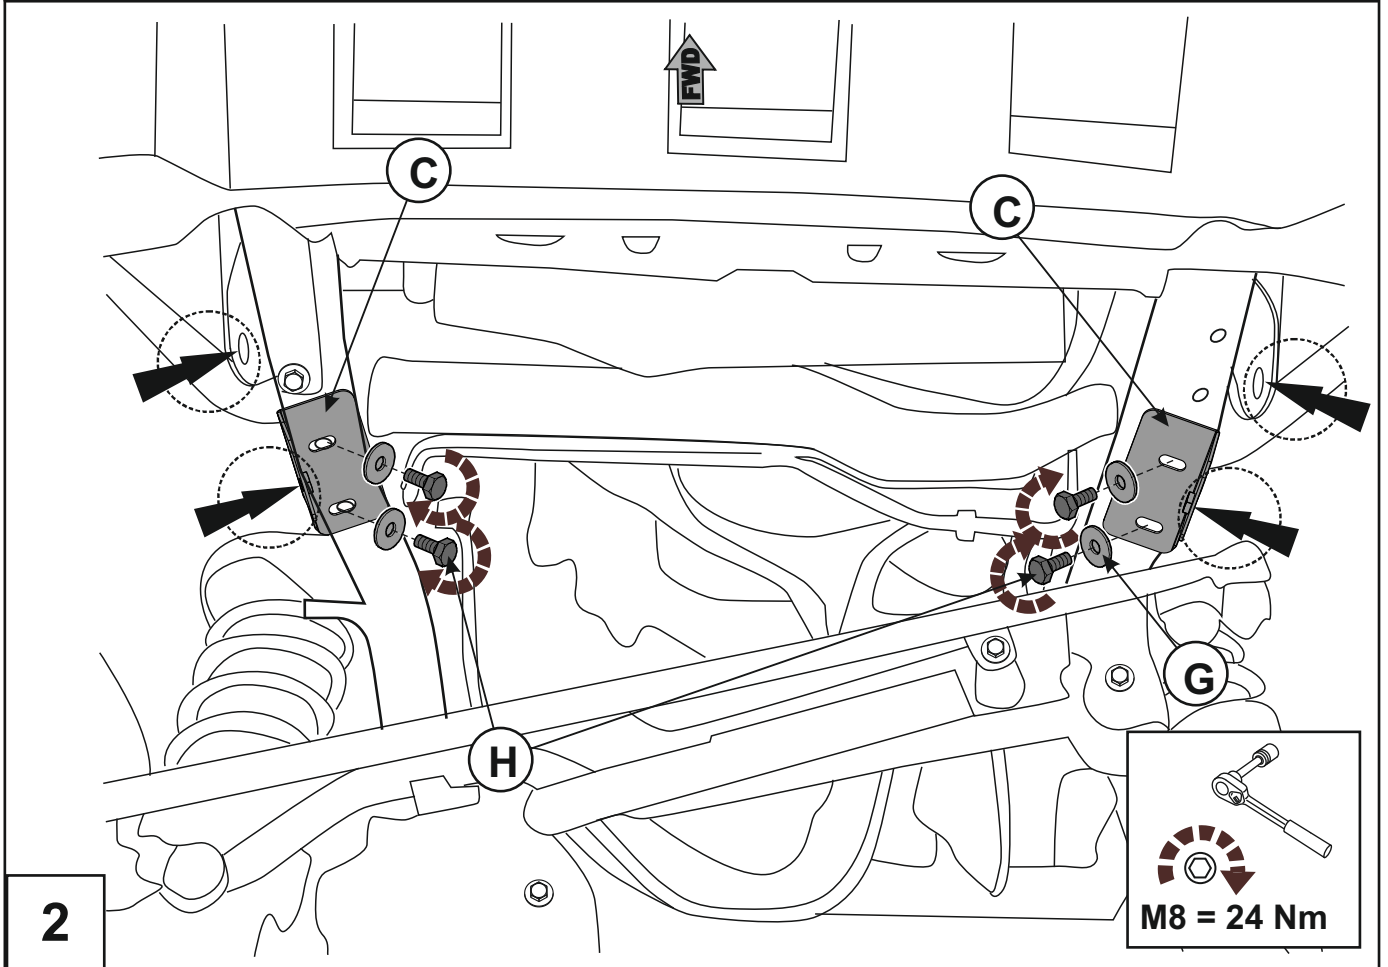

**D**

M10x30

2X

**E**

Unique Washer

2X

**F**

M10x20

6X

**G**

Ø 8

4X

**H**

M8x20

4X

**I**

Ø 10

8X

IUP015R

3/6

Installation Instructions for IUP015T  
Nissan Patrol Y61  
Underbody Protection Plate

Transmission

**NISSAN Patrol** (Y61; 3,0D; 4,8) **2005 - 2010** 

IUP015T			1/7
---------	--	--	-----

Location/Position Arrow

Movement Arrow

Screw Arrow

IUP015T

217

<b>A</b>		1X
		1X

<b>B</b>	<p>M10x90</p>	2X
----------	---------------	----

<b>C</b>		2X
----------	--	----