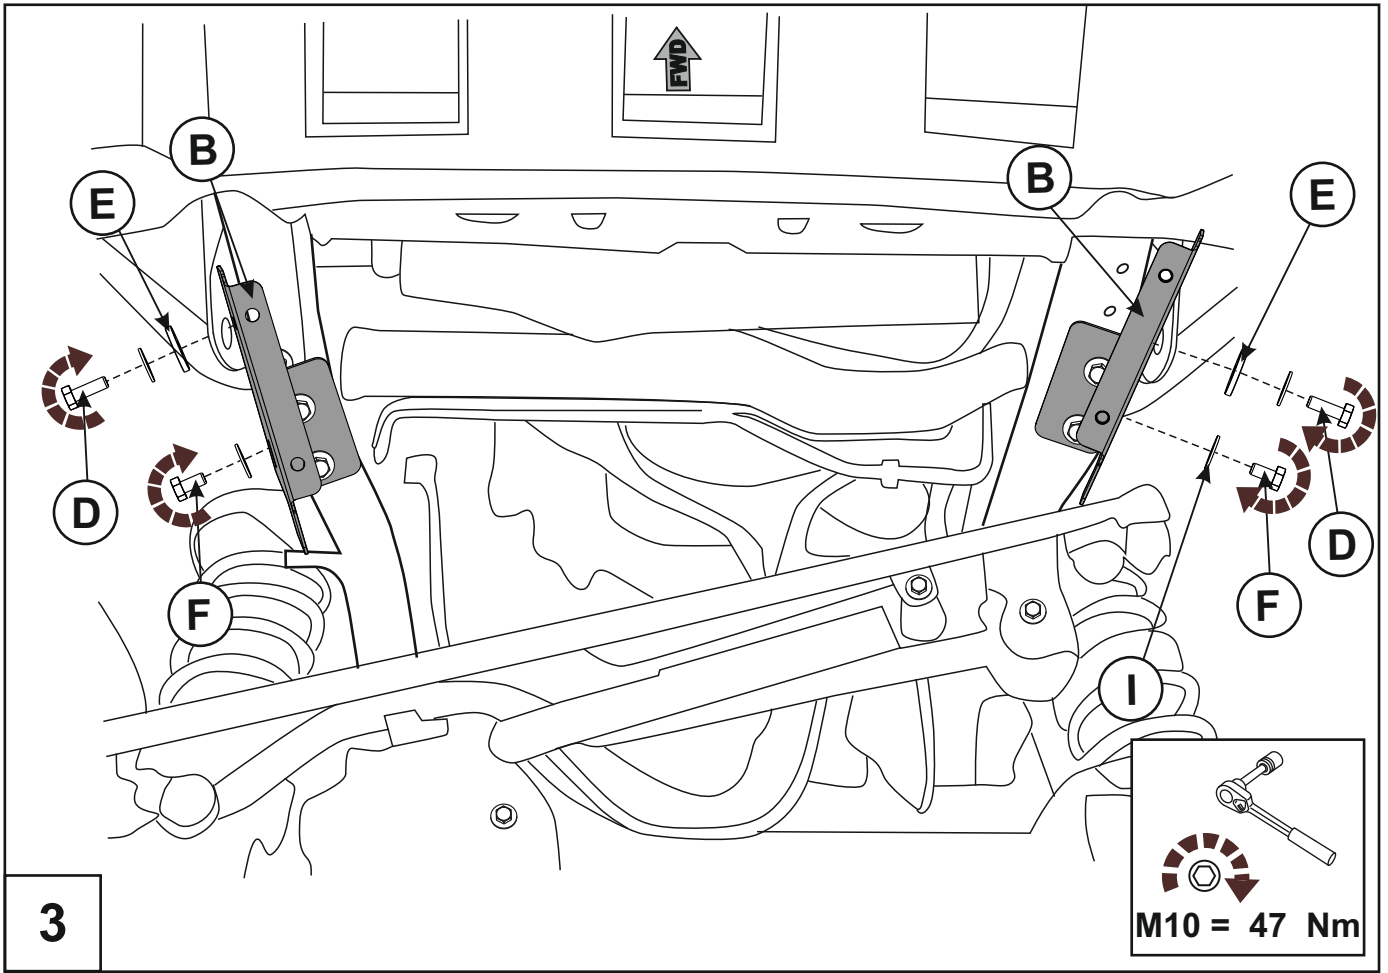

Ø 10

8X

IUP015R

3/6

Installation Instructions for IUP015T  
Nissan Patrol Y61  
Underbody Protection Plate

Transmission

**NISSAN Patrol** (Y61; 3,0D; 4,8) **2005 - 2010** 

IUP015T			1/7
---------	--	--	-----

Location/Position Arrow

Movement Arrow

Screw Arrow

IUP015T

217

<b>A</b>		1X
		1X

<b>B</b>	<p>M10x90</p>	2X
----------	---------------	----

<b>C</b>		2X
----------	--	----