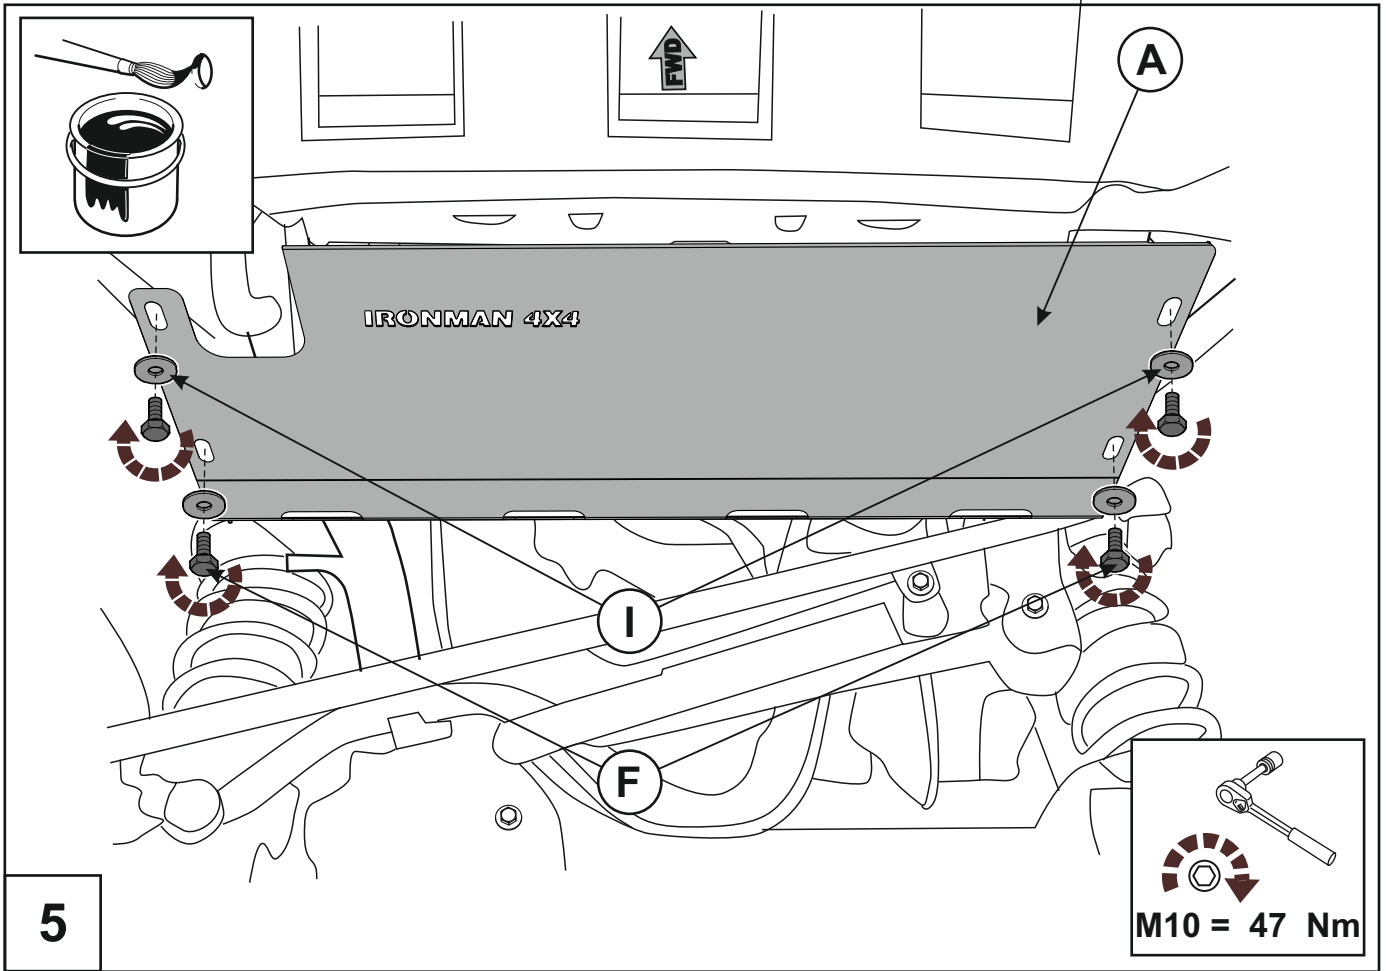

Ø 10

8X

IUP015R

3/6

Installation Instructions for IUP015T  
Nissan Patrol Y61  
Underbody Protection Plate

Transmission

**NISSAN Patrol** (Y61; 3,0D; 4,8) **2005 - 2010** 

IUP015T			1/7
---------	--	--	-----

Location/Position Arrow

Movement Arrow

Screw Arrow

IUP015T

217

<b>A</b>		1X
		1X

<b>B</b>	<p>M10x90</p>	2X
----------	---------------	----

<b>C</b>		2X
----------	--	----