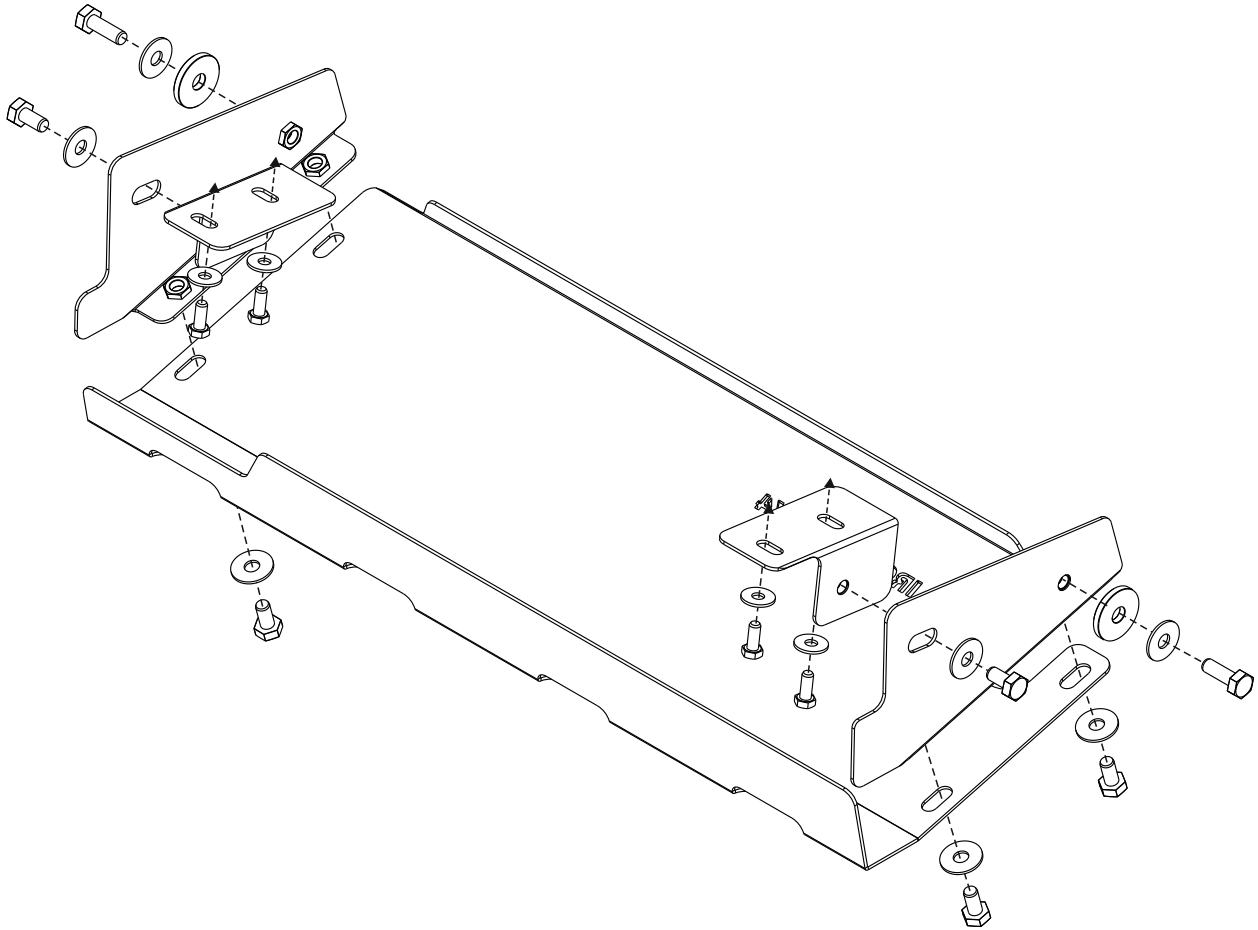

Installation Instructions for IUP015R  
Nissan Patrol Y61  
Underbody Protection Plate

Radiator and Steering

**NISSAN Patrol** (Y61; 3,0D; 4,8) **2005 - 2010** 

IUP015R

1/6

Location/Position Arrow

Movement Arrow

Screw Arrow

IUP015R

**A**

1X

**B**

2X

**C**

2X

**D**

M10x30

2X

**E**

Unique Washer

2X

**F**

M10x20

Ø 10

8X

IUP015R

3/6

Installation Instructions for IUP015T  
Nissan Patrol Y61  
Underbody Protection Plate

Transmission

**NISSAN Patrol** (Y61; 3,0D; 4,8) **2005 - 2010** 

IUP015T			1/7
---------	--	--	-----