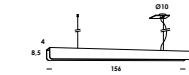

U brass 205/so dim plus

download

Infilare/finishes codice/code presentazioni

totalblack so01588
ottone grezzo - cavo nero/ raw brass - black cable so01587

totalblack so03591
ottone grezzo - cavo nero/ raw brass - black cable so03592

totalblack so01162
ottone grezzo - cavo nero/ raw brass - black cable so01163

totalblack so03593
ottone grezzo - cavo nero/ raw brass - black cable so03594

totalblack so02864
ottone grezzo - cavo nero/ raw brass - black cable so02863

totalblack so03595
ottone grezzo - cavo nero/ raw brass - black cable so03596