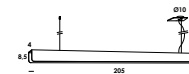

U brass 205/so dim plus

download

Infilare/finishes codice/code presentazioni

totalblack so01588
ottone grezzo - cavo nero/ raw brass - black cable so01587

totalblack so03591
ottone grezzo - cavo nero/ raw brass - black cable so03592

totalblack so01162
ottone grezzo - cavo nero/ raw brass - black cable so01163

totalblack so03593
ottone grezzo - cavo nero/ raw brass - black cable so03594

totalblack so02864
ottone grezzo - cavo nero/ raw brass - black cable so02863

totalblack so03595
ottone grezzo - cavo nero/ raw brass - black cable so03596