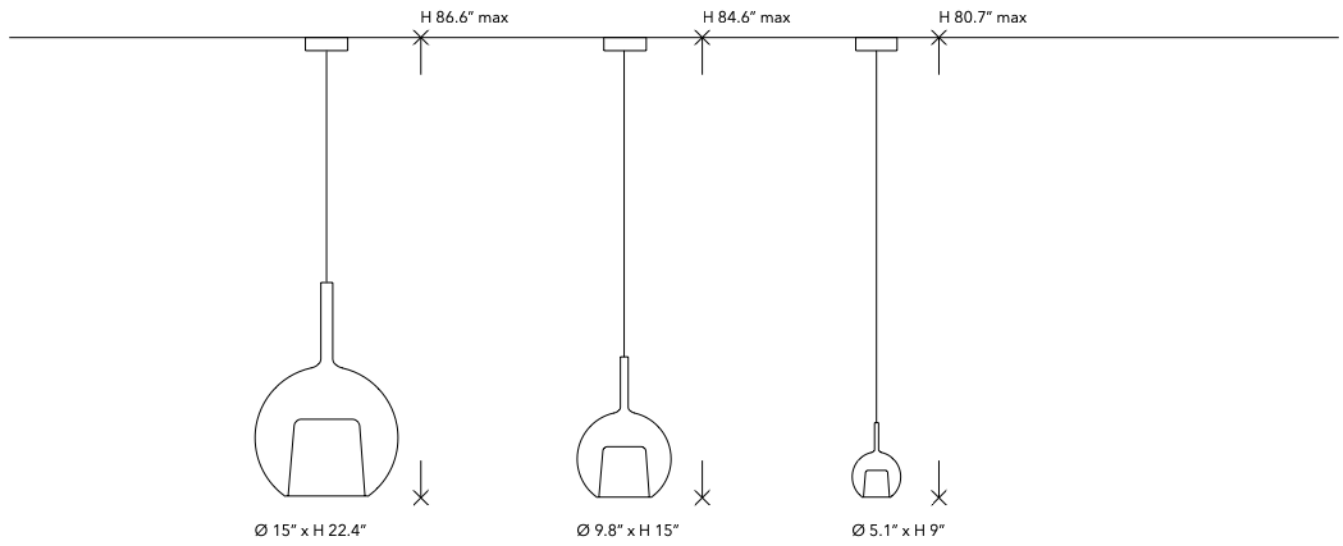

0811-92 CANOPY TYPE A

Ø4.4" x H1.4"

White - Titanium - Black

On-off

Wire RAL 9005

Finishes

Mirroring Glass

Transparent