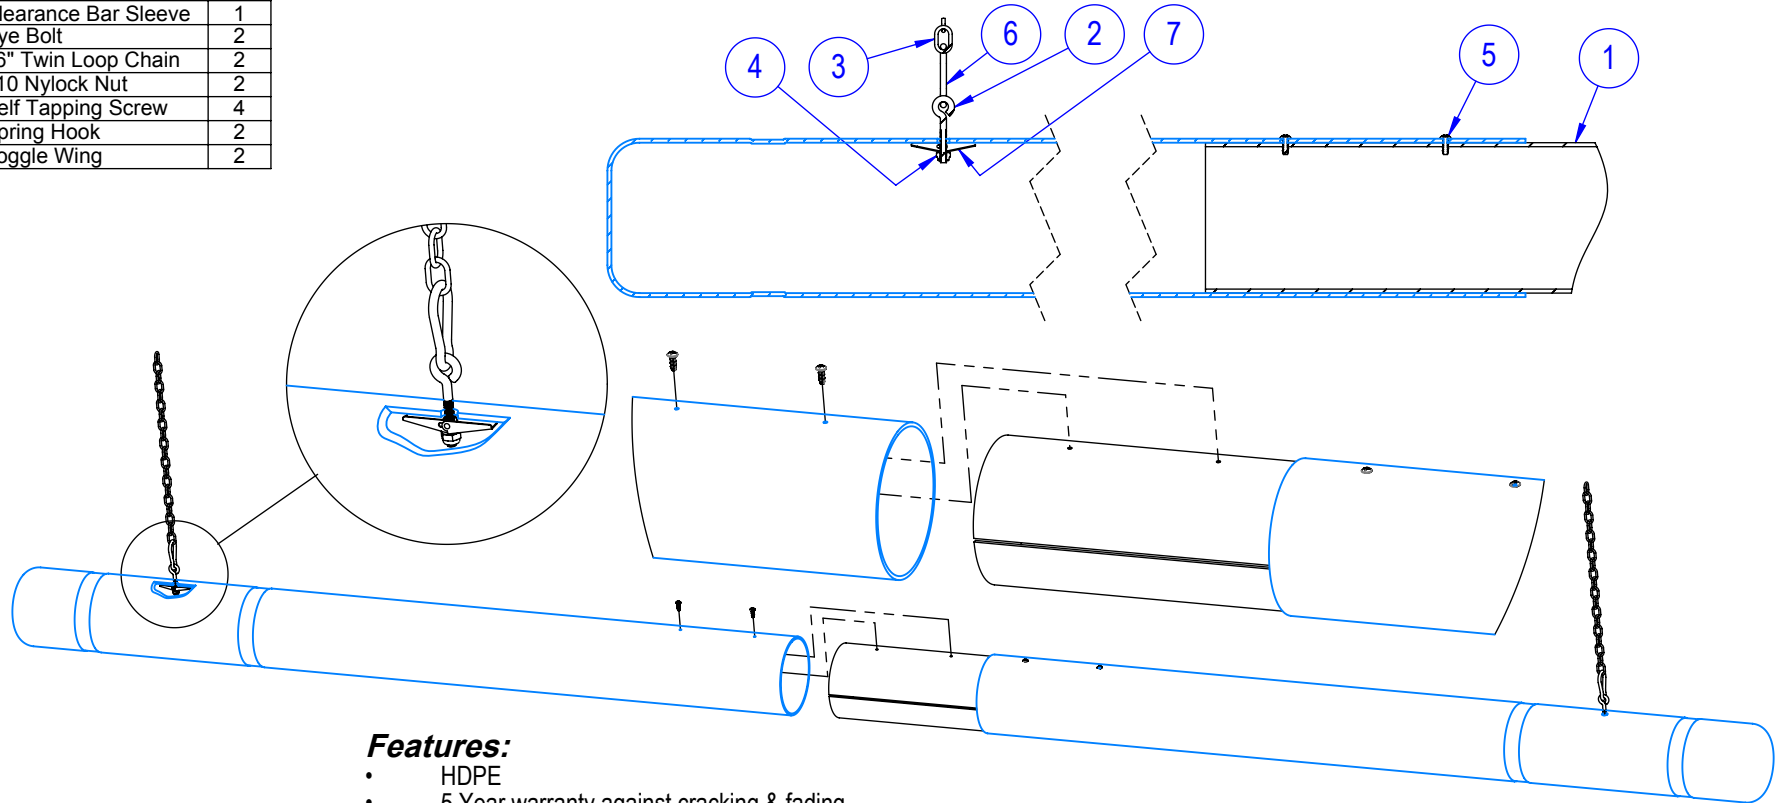

ITEM	DESCRIPTION	QTY.
1	Clearance Bar Sleeve	1
2	Eye Bolt	2
3	36" Twin Loop Chain	2
4	#10 Nylock Nut	2
5	Self Tapping Screw	4
6	Spring Hook	2
7	Toggle Wing	2

Features:

- HDPE
- 5 Year warranty against cracking & fading
- Made in U.S.A.

Standard Colors:

- Yellow, Red, White, Blue, Black, Orange, Brown, Tan, Gray, Light Gray, Green, Safety Green
- 3M Reflective Tape - Red, White, Blue, Orange, Green, Black (reflects white).
- Custom colors and color-matching available

Lettering:

- 3M reflective & non-reflective lettering available

Installation Options:

- Optional hanging kit shown (Items 3,4,5,7 and 8)

Part No.	"L"
CB104	104"
CB120	120"