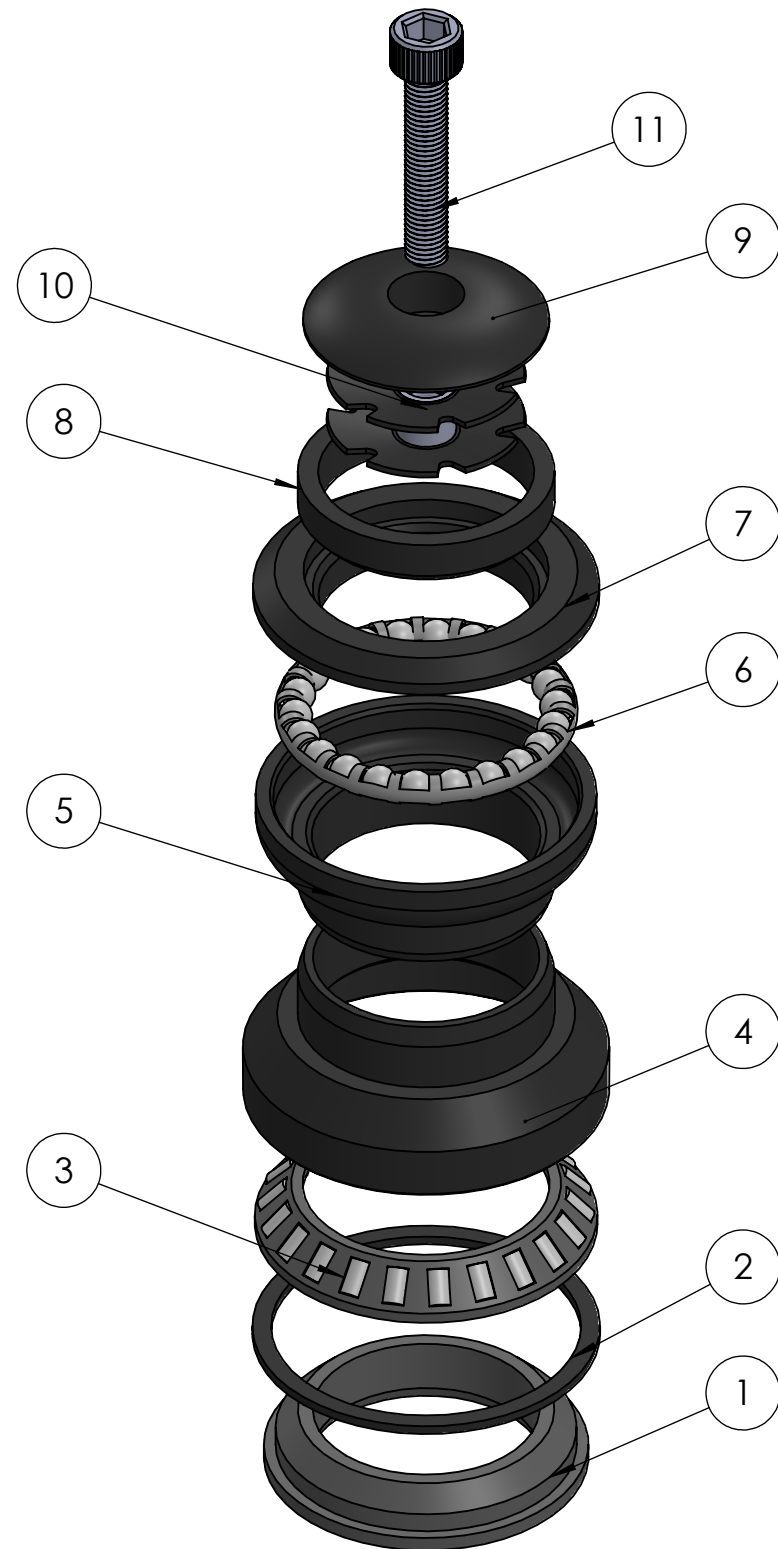

CONVENTIONAL 1 1/8TH HEADSET ERSP000043

ITEM NO.	PART NUMBER	
1	CROWN RACE	1
2	DUST RESIST COVER	1
3	NEEDLE BEARINGS	1
4	LOWER CUP	1
5	UPPER CUP	1
6	BALL RETAINER	1
7	TOP COVER	1
8	COMPRESSION RING	1
9	TOP CAP CENTRE	1
10	STAR NUT	1
11	HEADSET BOLT	1